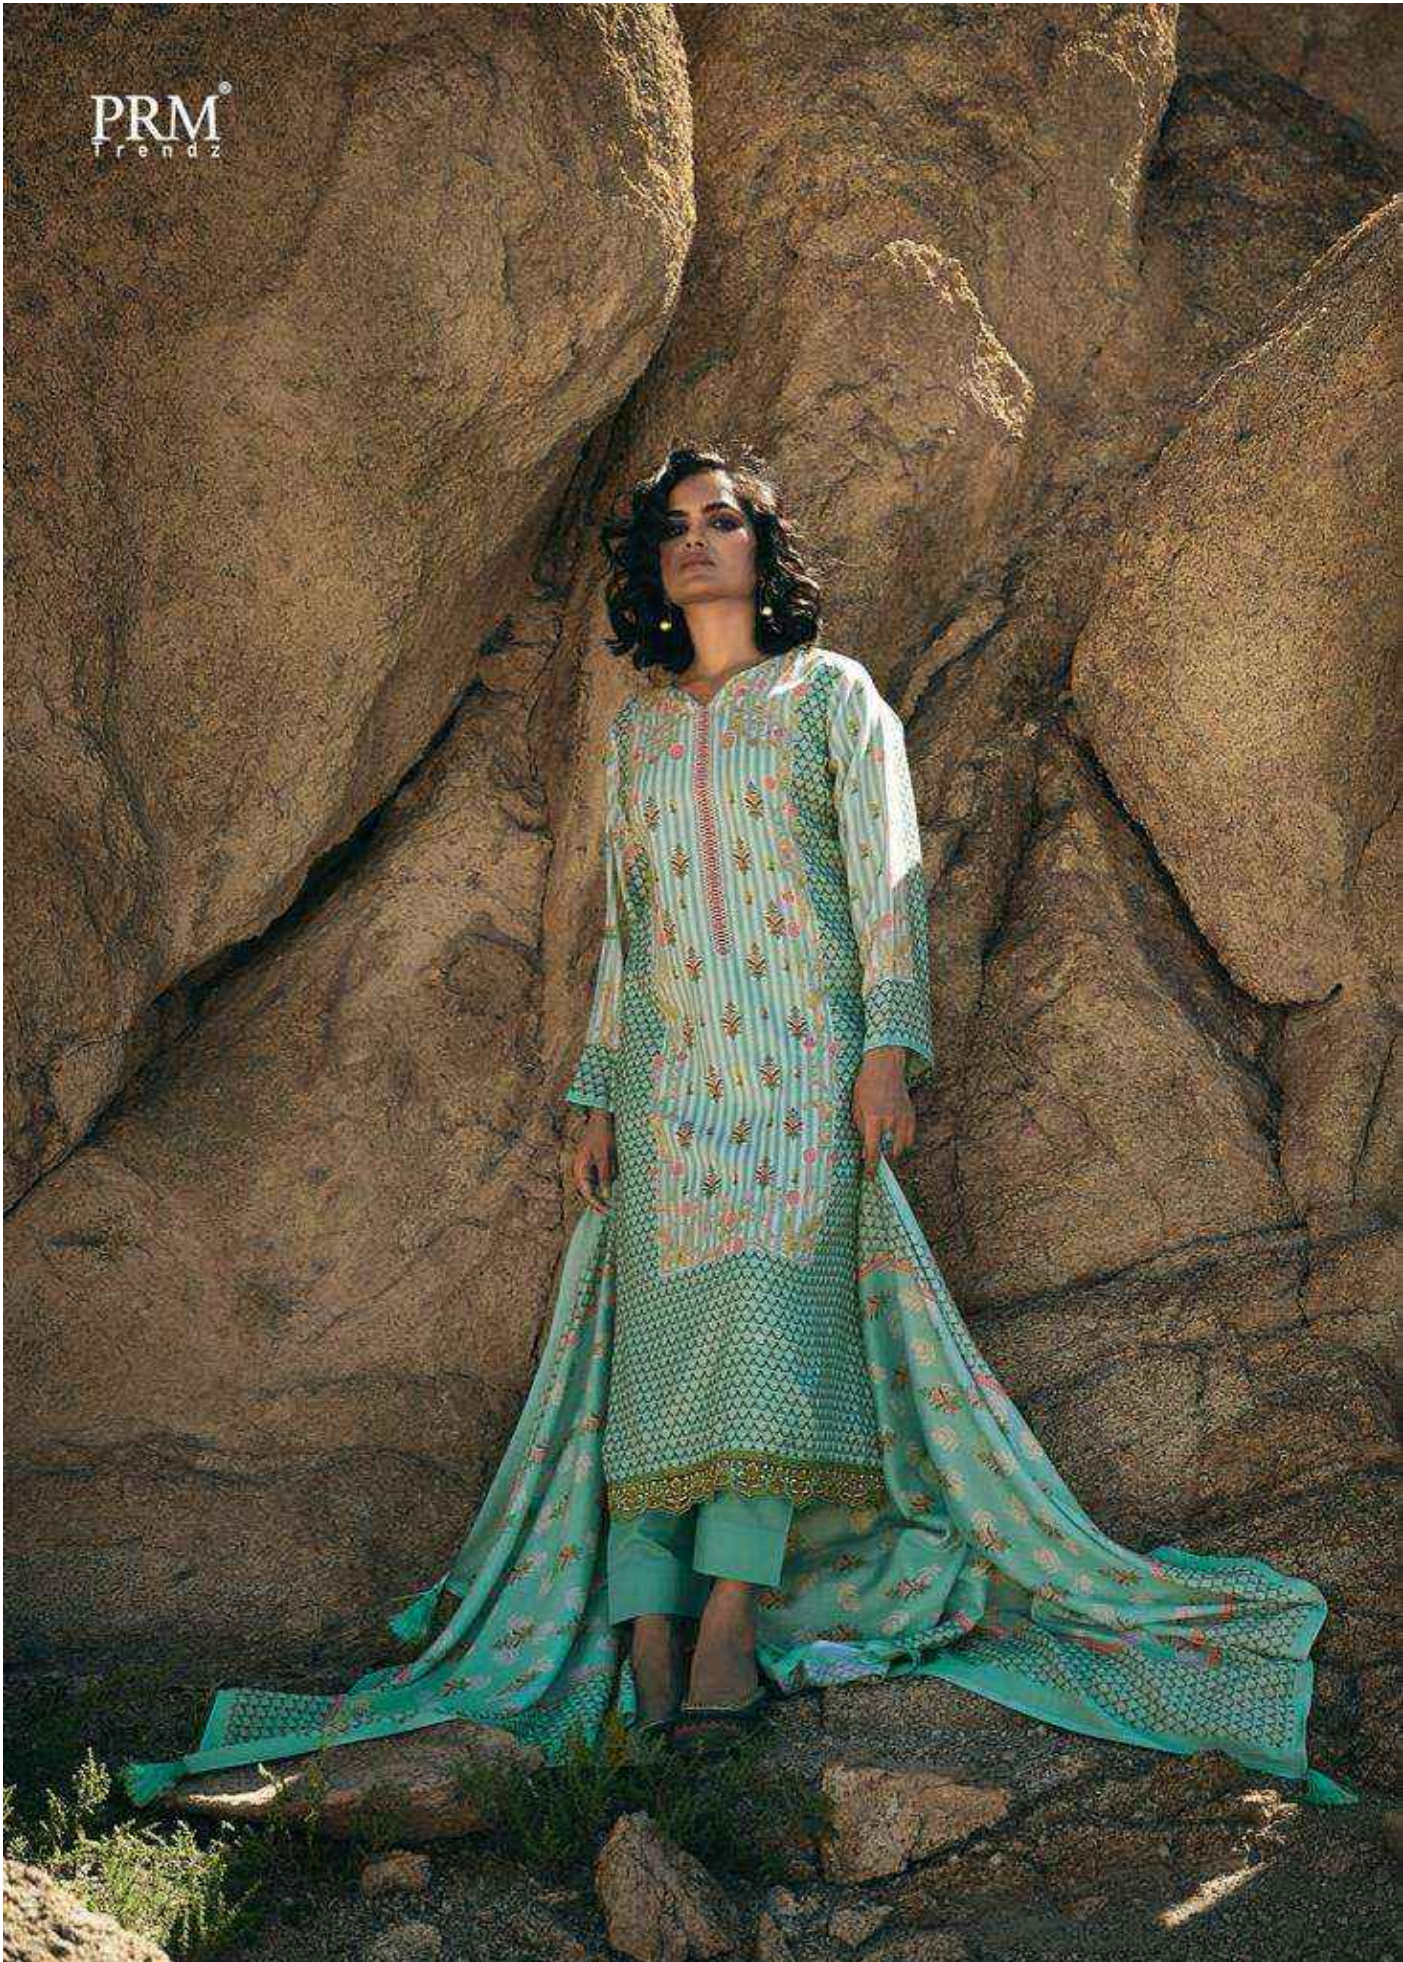

PRM®
Trendz