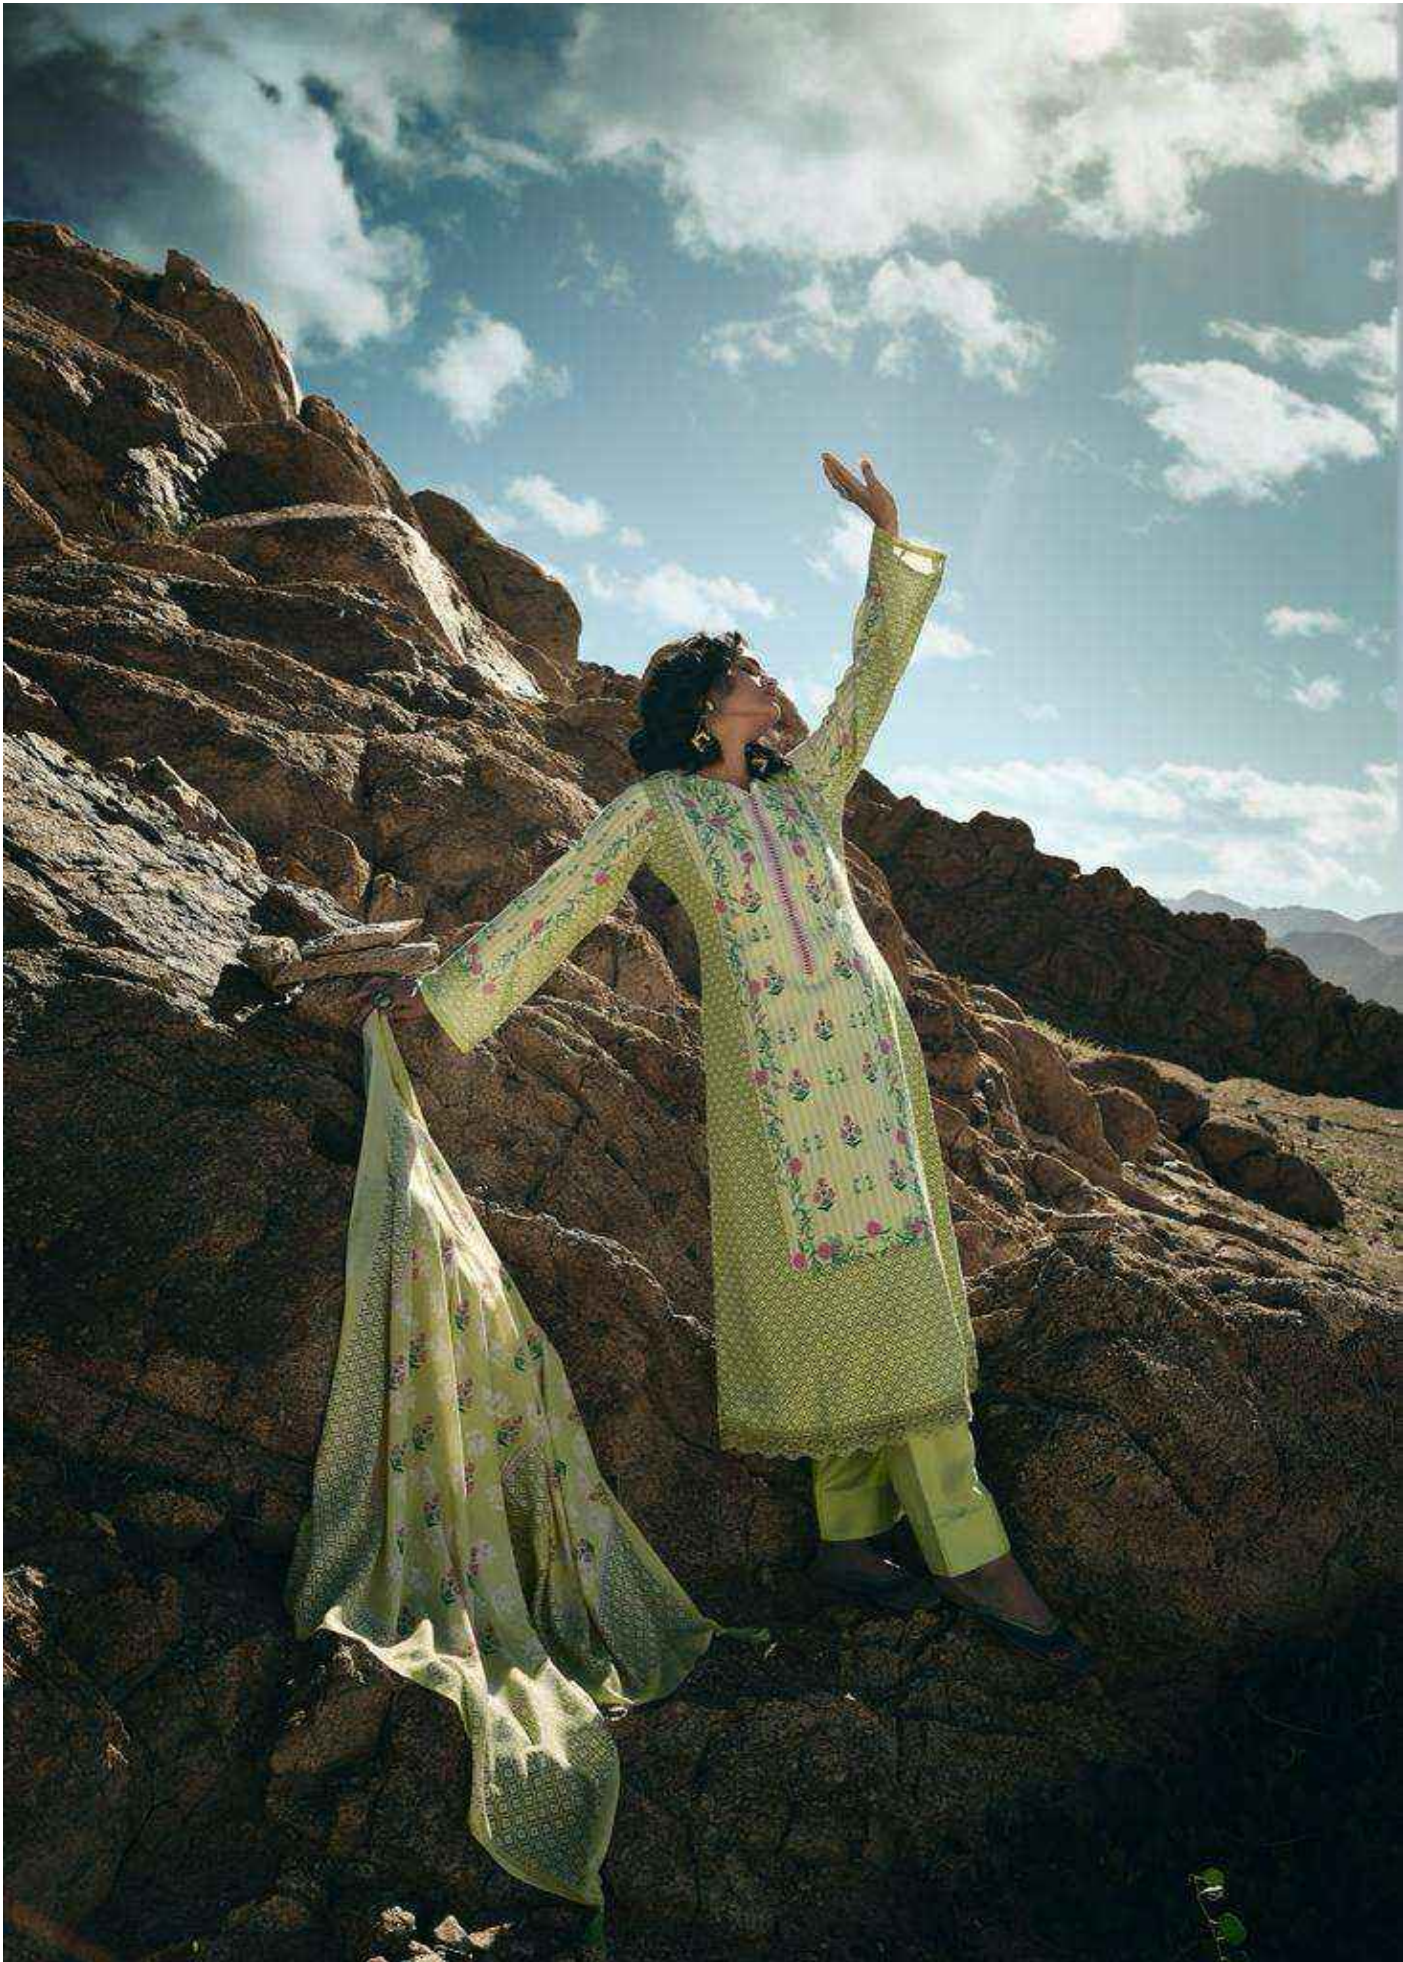

PINDAAR

PRM[®]
Trendz

TWO WEST DELAWARE

AND THE GRAND, THE SANDS AND THE DUNE
WHEELS BOO THE LANDSCAPE, ONLOOKERS SEE A TRAIL
OF WINDS BLOWING THE SANDS OF THE DUNE
DUNE RIDGES THE DESERT LANDSCAPE IS DOSSIED
OF SANDS AND WINDS OF SANDS THE SANDS OF
UNDER THE SANDS ON SANDS FLOPPY THE
DUNE, THE DUNE, AND THE SANDS OF THE
DUNE.

Blinding
BR
ANDS
DS

PINDAAR

PRM[®]
Trendz

TWO WEST DELAWARE

AND THE GRAND, THE SUNSHINE, AND THE
WIDE, BOO! THE LANDSCAPE, ONLOOKERS SEE A TRAIL
ON THE HORIZON, THE SUNSHINE, AND THE
DEEP, THE DESERT LANDSCAPE IS DISCUSSED, OF
THESE AND THE SUNSHINE, THE SUNSHINE IS
UNDER THE SUN, ON THE HORIZON, THE
CLOUDS, THE SUN, AND THE SUNSHINE, THE
TOWN.

Blinding
**BR
ANDS**

PRM[®]
Trendz

PRM[®]
Trendz

PRM[®]
Trendz

PRM[®]
Trendz

PRM[®]
Trendz

Against the golden dreamscape of Rajasthan, she blends in like she was always meant to. Her attire is the colour of sand- an alloy of culture and untold history. Every step she takes is a story, whispered from byestander to byestander or...about a lady sublime.