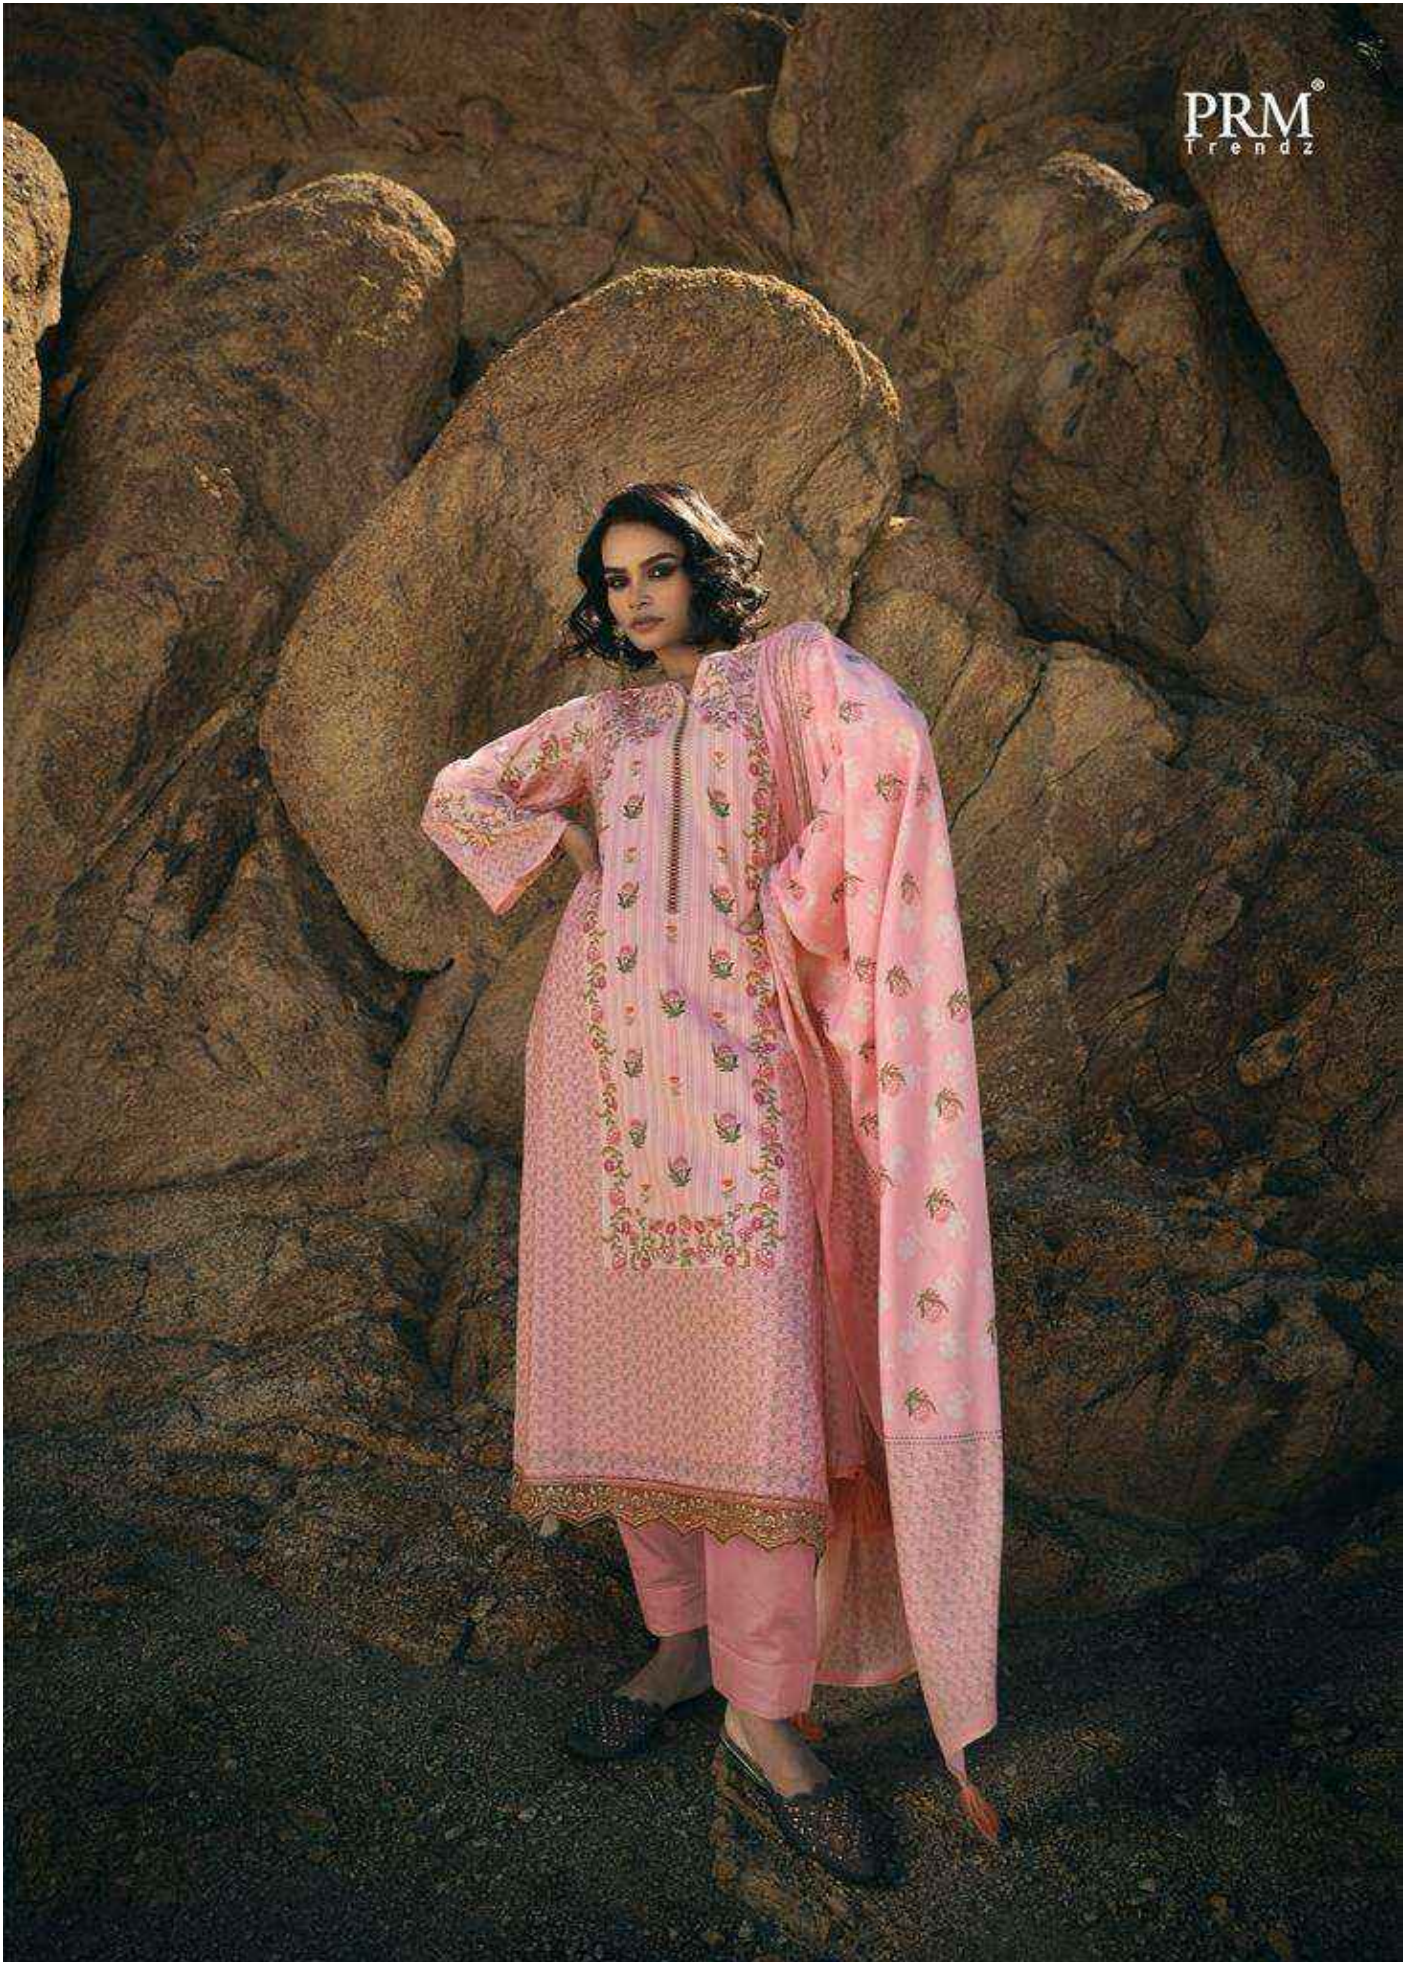

PRM®
Trendz