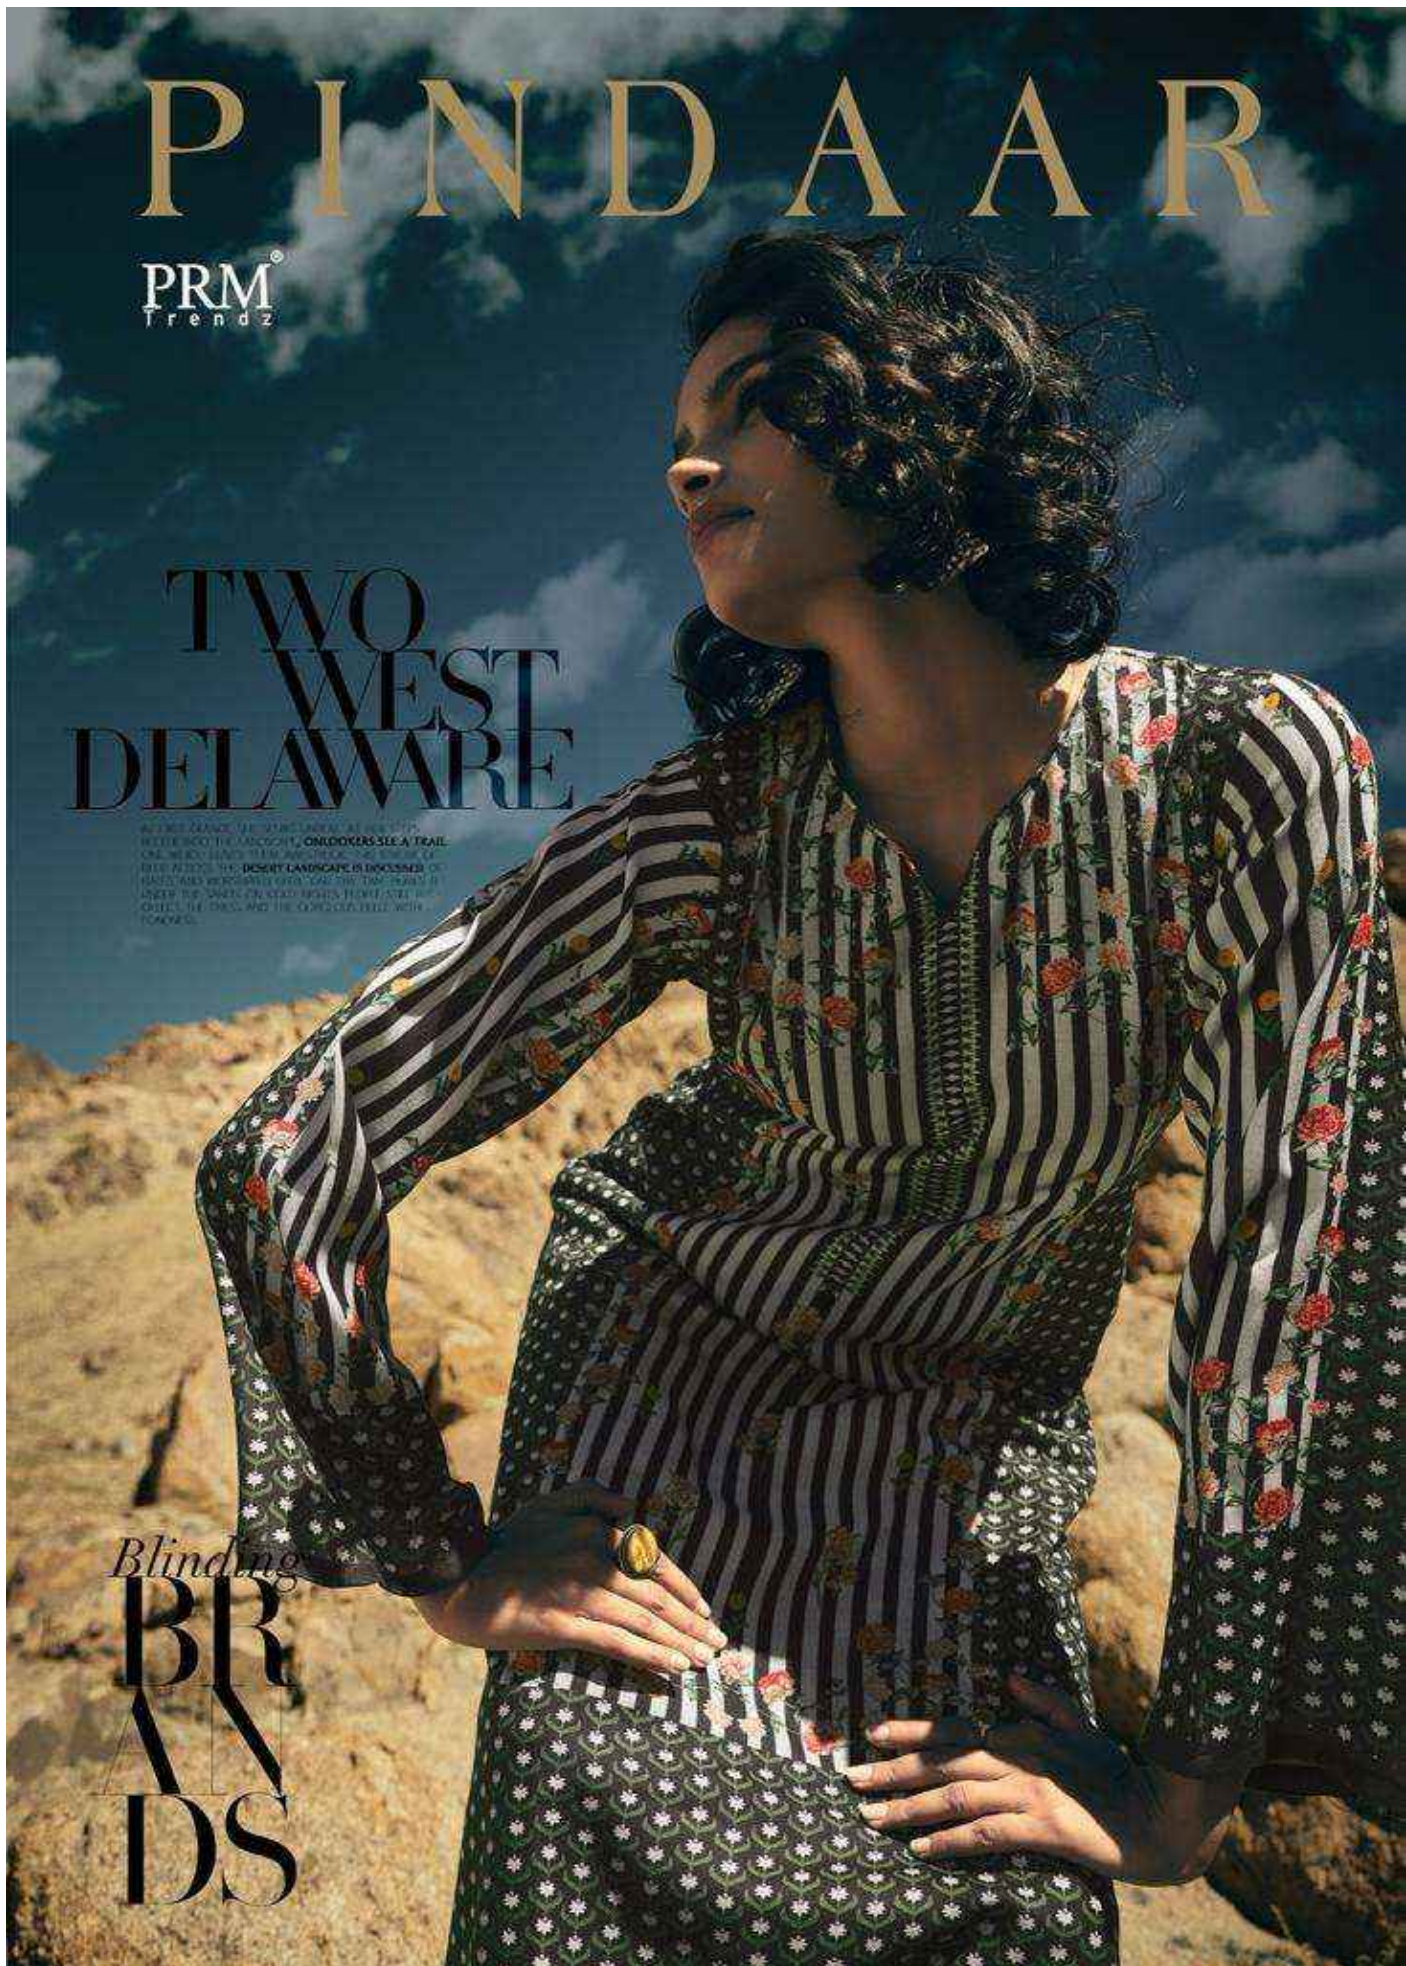

PINDAAR

PRM[®]
Trendz

TWO WEST DELAWARE

AND THE GRAND, THE SANDS AND THE DUNE
WHEELS BOO THE LANDSCAPE, ONLOOKERS SEE A TRAIL
OF WINDS BLOWING THE SANDS OF THE DUNE
DUNE RIDGES THE DESERT LANDSCAPE IS DOSSIED
OF SANDS AND WINDS OF SANDS THE SANDS OF
UNDER THE SANDS ON SANDS FLOPPY THE
DUNE, THE DUNE, AND THE SANDS OF THE
DUNE.

Blinding
BR
ANDS
DS

PINDAAR

PRM[®]
Trendz

TWO WEST DELAWARE

AND THE GRAND, THE SUNSHINE, AND THE
WIDE, BOO! THE LANDSCAPE, ONLOOKERS SEE A TRAIL
ON THE HORIZON, THE SUNSHINE, AND THE
DEEP, THE DESERT LANDSCAPE IS DISCUSSED, OF
THESE AND THE SUNSHINE, THE SUNSHINE IS
UNDER THE SUN, ON THE HORIZON, THE
CLOUDS, THE SUN, AND THE SUNSHINE, THE
TOWN.

Blinding
**BR
ANDS**

PRM[®]
Trendz

PRM[®]
Trendz

PRM[®]
Trendz

PRM[®]
Trendz

PRM[®]
Trendz

Against the golden dreamscape of Rajasthan, she blends in like she was always meant to. Her attire is the colour of sand- an alloy of culture and untold history. Every step she takes is a story, whispered from byestander to byestander or...about a lady sublime.