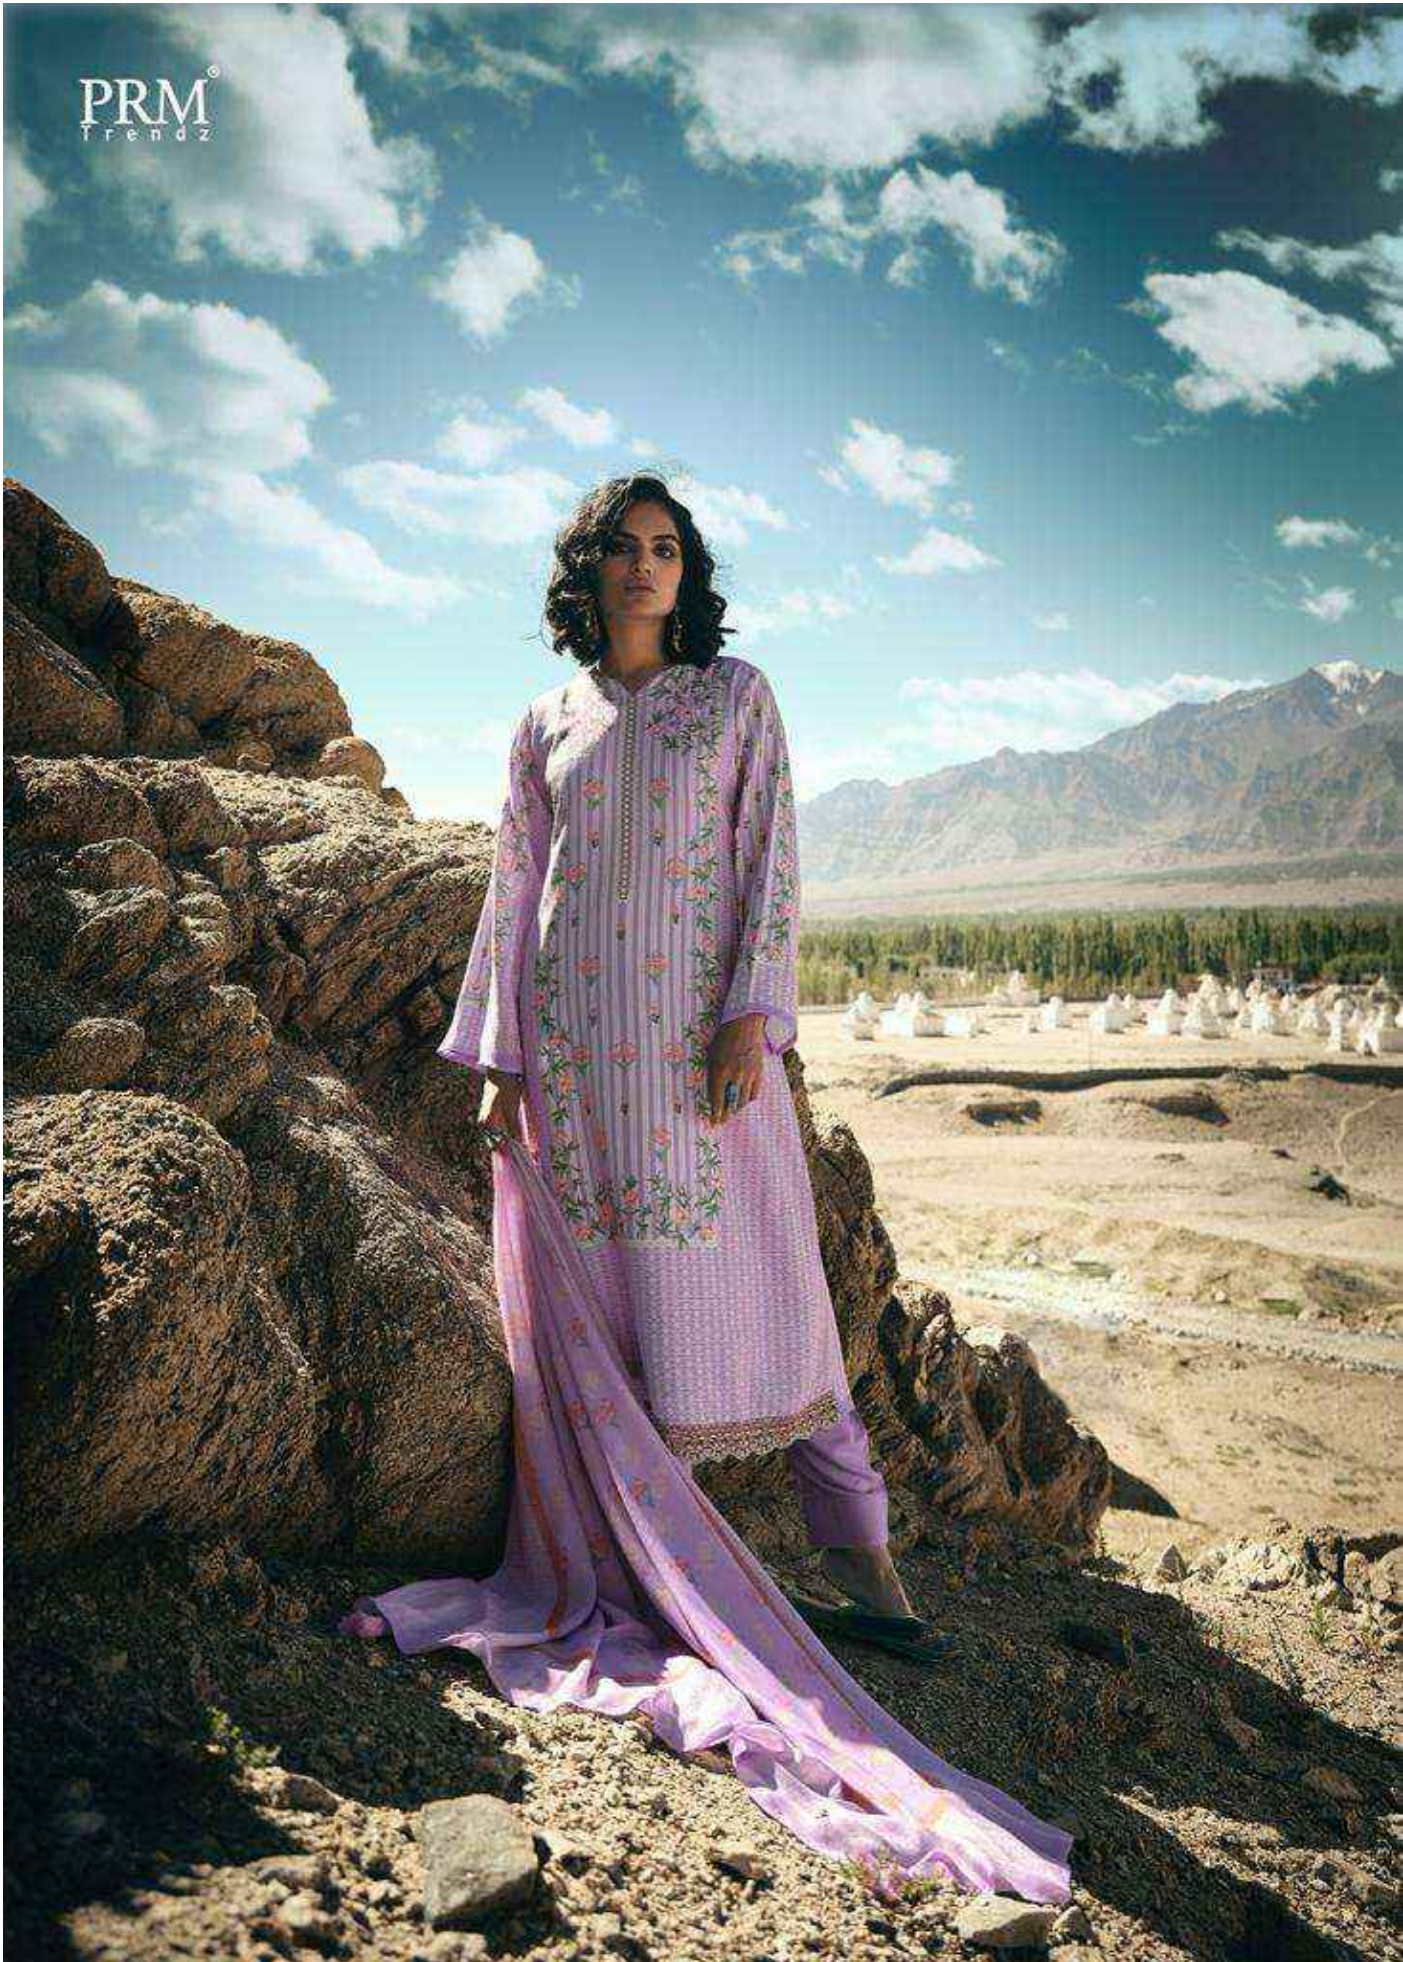

PRM®
Trendz