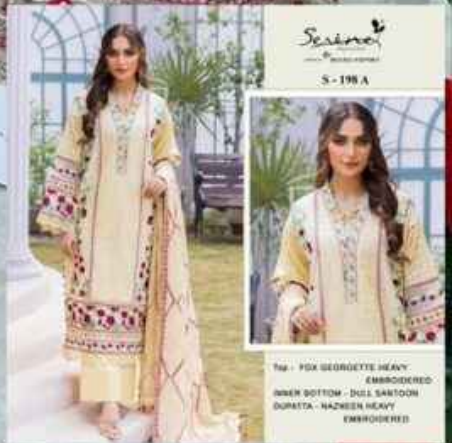

*Serene*<sup>®</sup>  
Pakistani Suit  
A BRAND BY **MEGHA EXPORT**

**S - 198 A**

Top - FOX GEORGETTE HEAVY  
EMBROIDERED  
INNER BOTTOM - DULL SANTOON  
DUPATTA - NAZNEEN HEAVY  
EMBROIDERED

*Serene*<sup>®</sup>  
Pakistani Suit  
A BRAND BY **MEGHA EXPORT**

**S - 198 A**

Top - FOX GEORGETTE HEAVY  
EMBROIDERED  
INNER BOTTOM - DULL SANTOON  
DUPATTA - NAZNEEN HEAVY  
EMBROIDERED

Sesino  
BY BEENA SINGH

Sesino  
S-198 A

TOP - FOX GEORGETTE HEAVY EMBROIDERED  
INNER BOTTOM - DULL SARTOON  
DUPSTA - NAZREEN HEAVY EMBROIDERED

*Serene*<sup>®</sup>  
Pakistani Suit  
A BRAND BY **MEGHA EXPORT**

**S - 198 B**

Top - FOX GEORGETTE HEAVY  
EMBROIDERED  
INNER BOTTOM - DULL SANTOON  
DUPATTA - NAZNEEN HEAVY  
EMBROIDERED

Serina  
LONDON  
© ANNA FERRE

Serina  
LONDON  
S-198 B

The - FOX GEORGETTE HEAVY EMBROIDERED  
INNER BOTTOM - DULL SANTOON  
DUPATTA - NAZNEEN HEAVY EMBROIDERED

Serene  
MADE IN INDIA

Serene  
MADE IN INDIA

Serene  
MADE IN INDIA

*Serene*<sup>®</sup>  
Pakistani Suit  
A BRAND BY MEGHA EXPORT