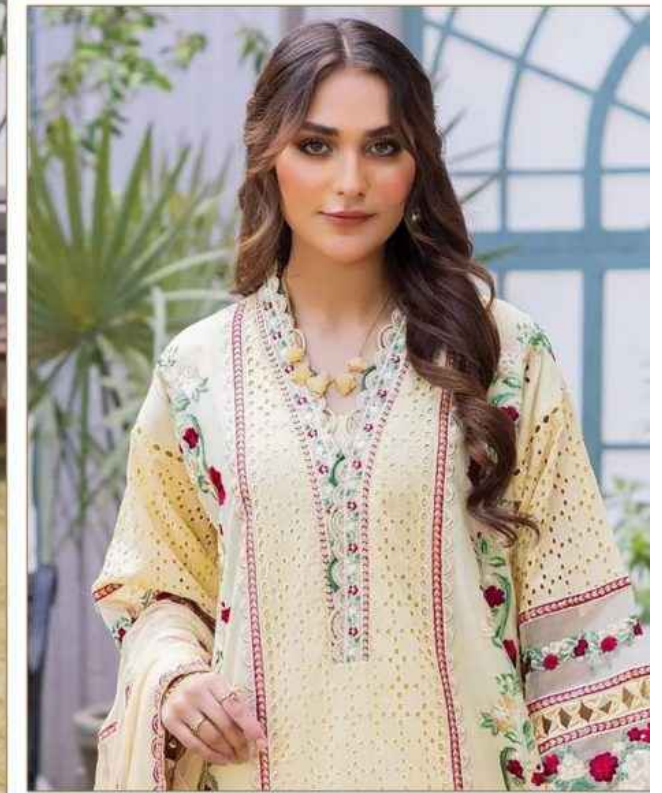

Serene[®]
Pakistani Suit
A BRAND BY MEGHA EXPORT

S - 198 A

Top - FOX GEORGETTE HEAVY
EMBROIDERED
INNER BOTTOM - DULL SANTOON
DUPATTA - NAZNEEN HEAVY
EMBROIDERED

Serene[®]
Pakistani Suit
A BRAND BY **MEGHA EXPORT**

S - 198 A

Top - FOX GEORGETTE HEAVY
EMBROIDERED
INNER BOTTOM - DULL SANTOON
DUPATTA - NAZNEEN HEAVY
EMBROIDERED

Sesino
BY BEENA SINGH

Sesino
S-198 A

TOP - FOX GEORGETTE HEAVY EMBROIDERED
INNER BOTTOM - DULL SARTOON
DUPSTA - NAZREEN HEAVY EMBROIDERED

Serene[®]
Pakistani Suit
A BRAND BY **MEGHA EXPORT**

S - 198 B

Top - FOX GEORGETTE HEAVY
EMBROIDERED
INNER BOTTOM - DULL SANTOON
DUPATTA - NAZNEEN HEAVY
EMBROIDERED

Serina
LONDON
© ANNA KERRY

Serina
LONDON
S-198 B

The - FOX GEORGETTE HEAVY EMBROIDERED
INNER BOTTOM - DULL SANTOON
DUPATTA - NAZNEEN HEAVY EMBROIDERED

Serene
MADE IN INDIA

Serene
MADE IN INDIA

Serene
MADE IN INDIA

Serene[®]
Pakistani Suit
A BRAND BY MEGHA EXPORT