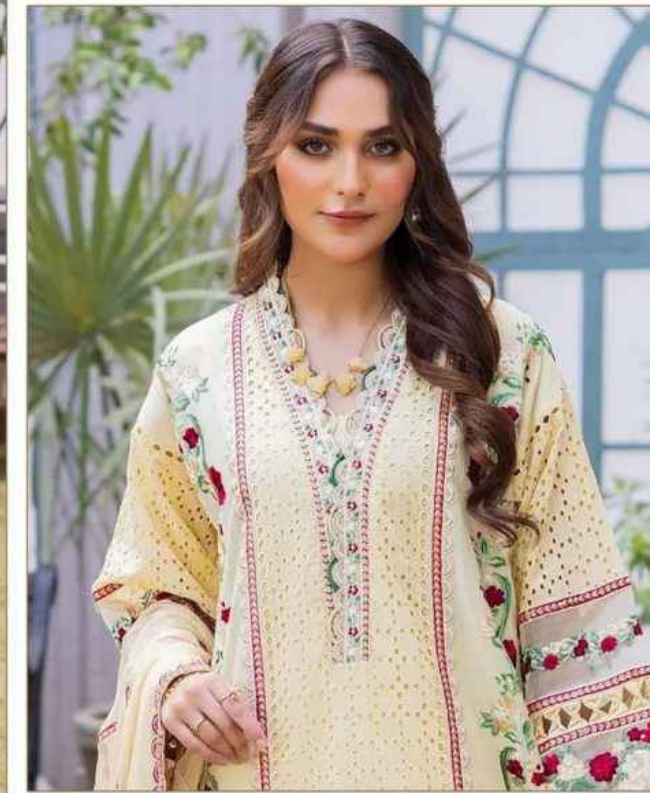

Serene[®]
Pakistani Suit
A BRAND BY MEGHA EXPORT

S - 198 A

Top - FOX GEORGETTE HEAVY
EMBROIDERED
INNER BOTTOM - DULL SANTOON
DUPATTA - NAZNEEN HEAVY
EMBROIDERED

Serene[®]
Pakistani Suit
A BRAND BY MEGHA EXPORT

S - 198 A

Top - FOX GEORGETTE HEAVY
EMBROIDERED
INNER BOTTOM - DULL SANTOON
DUPATTA - NAZNEEN HEAVY
EMBROIDERED

Sesino
A BRAND OF
BEANS EXPORT

Sesino
S-198 A

TOP - FOX GEORGETTE HEAVY EMBROIDERED
INNER BOTTOM - DULL SARTOON
DUPSTA - NAZREEN HEAVY EMBROIDERED

Serene[®]
Pakistani Suit
A BRAND BY **MEGHA EXPORT**

S - 198 B

Top - FOX GEORGETTE HEAVY
EMBROIDERED
INNER BOTTOM - DULL SANTOON
DUPATTA - NAZNEEN HEAVY
EMBROIDERED

Serina
LONDON
© ANNA FERRE

Serina
LONDON
S-198 B

The - FOX GEORGETTE HEAVY EMBROIDERED
INNER BOTTOM - DULL SANTOON
DUPATTA - NAZNEEN HEAVY EMBROIDERED

Serene
MADE IN INDIA

Serene
MADE IN INDIA

Serene
MADE IN INDIA

Serene[®]
Pakistani Suit
A BRAND BY **MEGHA EXPORT**