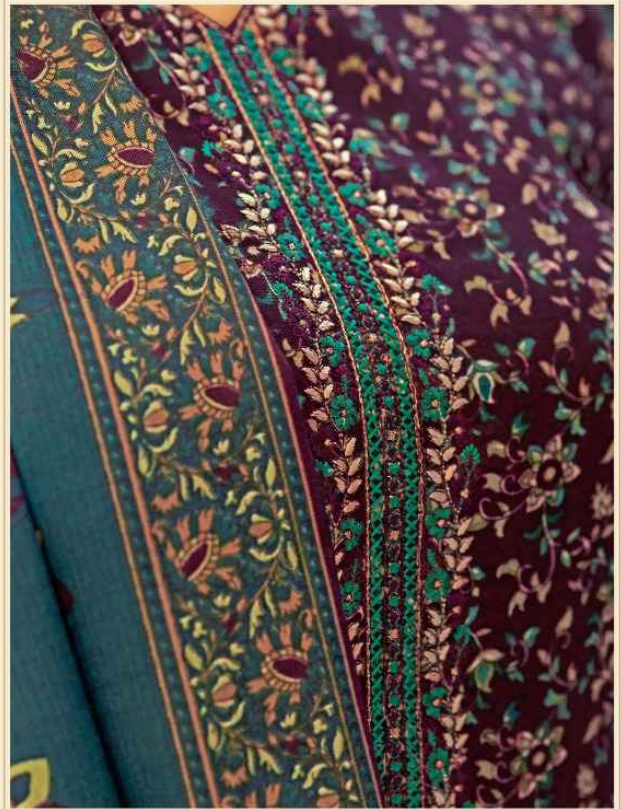

# Soneri

THE ETHNIC ELEMENTS OF INDIAN FASHION FROM  
ULTIMATE DARK COLOURS.

**ROMANI**<sup>®</sup>  
classic collection

# Soneri

THE ETHNIC ELEMENTS OF INDIAN FASHION FROM  
ULTIMATE DARK COLOURS.

**ROMANI**<sup>®</sup>  
classic collection

ROMANI®  
D.No.1057-001

ROMANI®  
D.NO.1057-003

ROMANI®  
D.No.1057-002  
❦

ROMANI®  
D.NO.1057-004