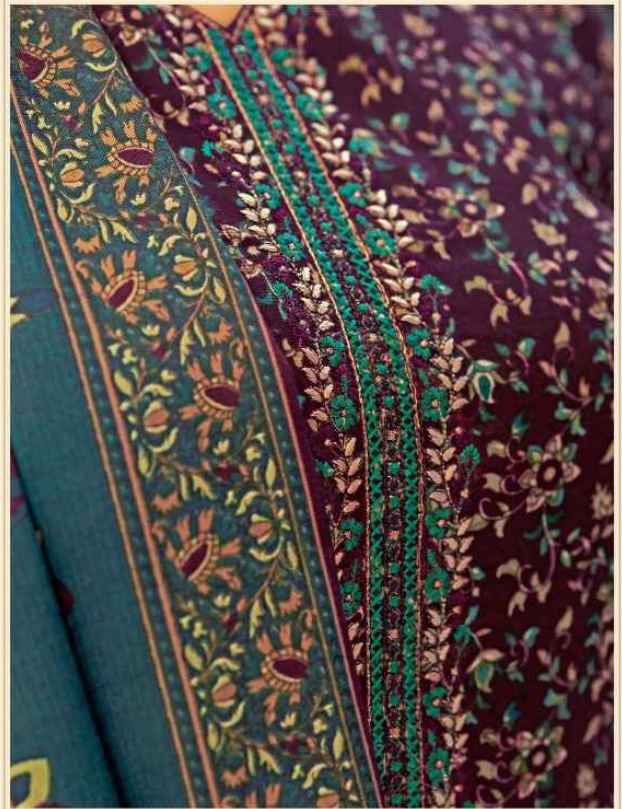

Soneri

THE ETHNIC ELEMENTS OF INDIAN FASHION FROM
ULTIMATE DARK COLOURS.

ROMANI[®]
classic collection

Soneri

THE ETHNIC ELEMENTS OF INDIAN FASHION FROM
ULTIMATE DARK COLOURS.

ROMANI[®]
classic collection

ROMANI®
D.No.1057-001