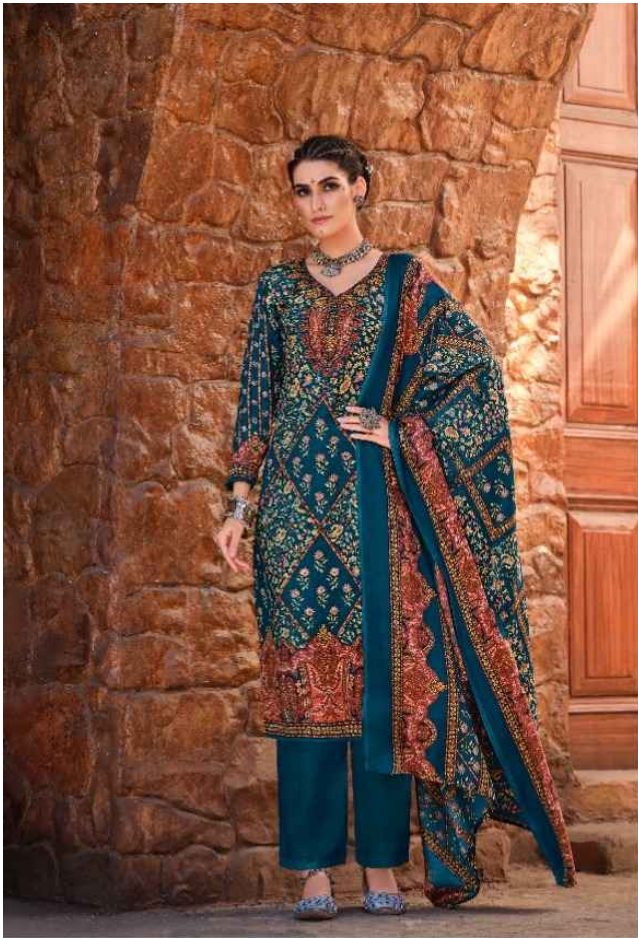

Zulfat[®]

AISHA

Zulfat[®]

AISHA

465-002

 **Zulfat**[®]
DESIGNER
**MYSTIC
BEAUTY**
EXPLORE THE MYSTIC BEAUTY
OF PETALS IN COOL SEASON
SHADES
465-003

Zulfat®

405-004

Zulfat®
DESIGNER BRAND

THE COMBINATION
OF RED AND GREEN
COLOUR DRESS AND
DUPATTA ELEVATES
YOUR STYLE
THIS SEASON.

AUTUMNAL
ELEGANCE

465 007

Zulfat®

405-000

Zulfat

405 009