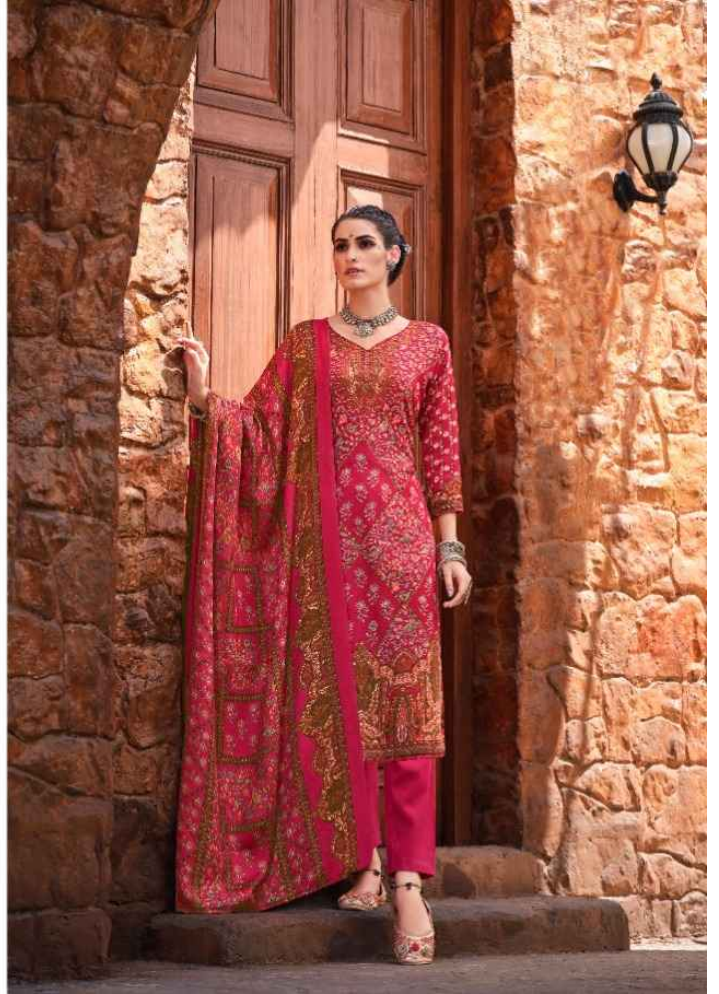

Zulfat[®]

AISHA

Zulfat[®]

AISHA

465-002

 **Zulfat**[®]
DESIGNER
**MYSTIC
BEAUTY**
EXPLORE THE MYSTIC BEAUTY
OF PETALS IN COOL SEASON
SHADES
465-003

Zulfat®

405-004

Zulfat®
DESIGNER BRAND

THE COMBINATION
OF RED AND GREEN
COLOUR DRESS AND
DUPATTA ELEVATES
YOUR STYLE
THIS SEASON.

AUTUMNAL
ELEGANCE

465 007

Zulfat®

405-000

Zulfat

405 009