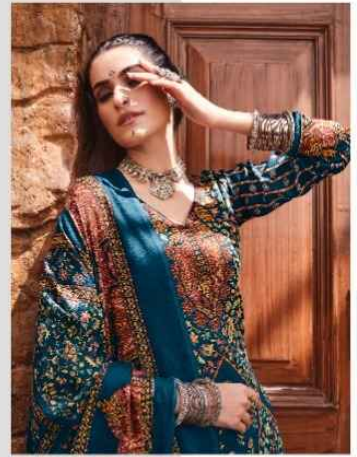

Zulfat[®]

AISHA

Zulfat[®]

AISHA

465-002

 **Zulfat**[®]
DESIGNER
**MYSTIC
BEAUTY**
EXPLORE THE MYSTIC BEAUTY
OF PETALS IN COOL SEASON
SHADES
465-003

Zulfat®

405-004

Zulfat®
DESIGNER BRAND

THE COMBINATION
OF RED AND GREEN
COLOUR DRESS AND
DUPATTA ELEVATES
YOUR STYLE
THIS SEASON.

AUTUMNAL
ELEGANCE

465 007

Zulfat®

405-000

Zulfat

405 009