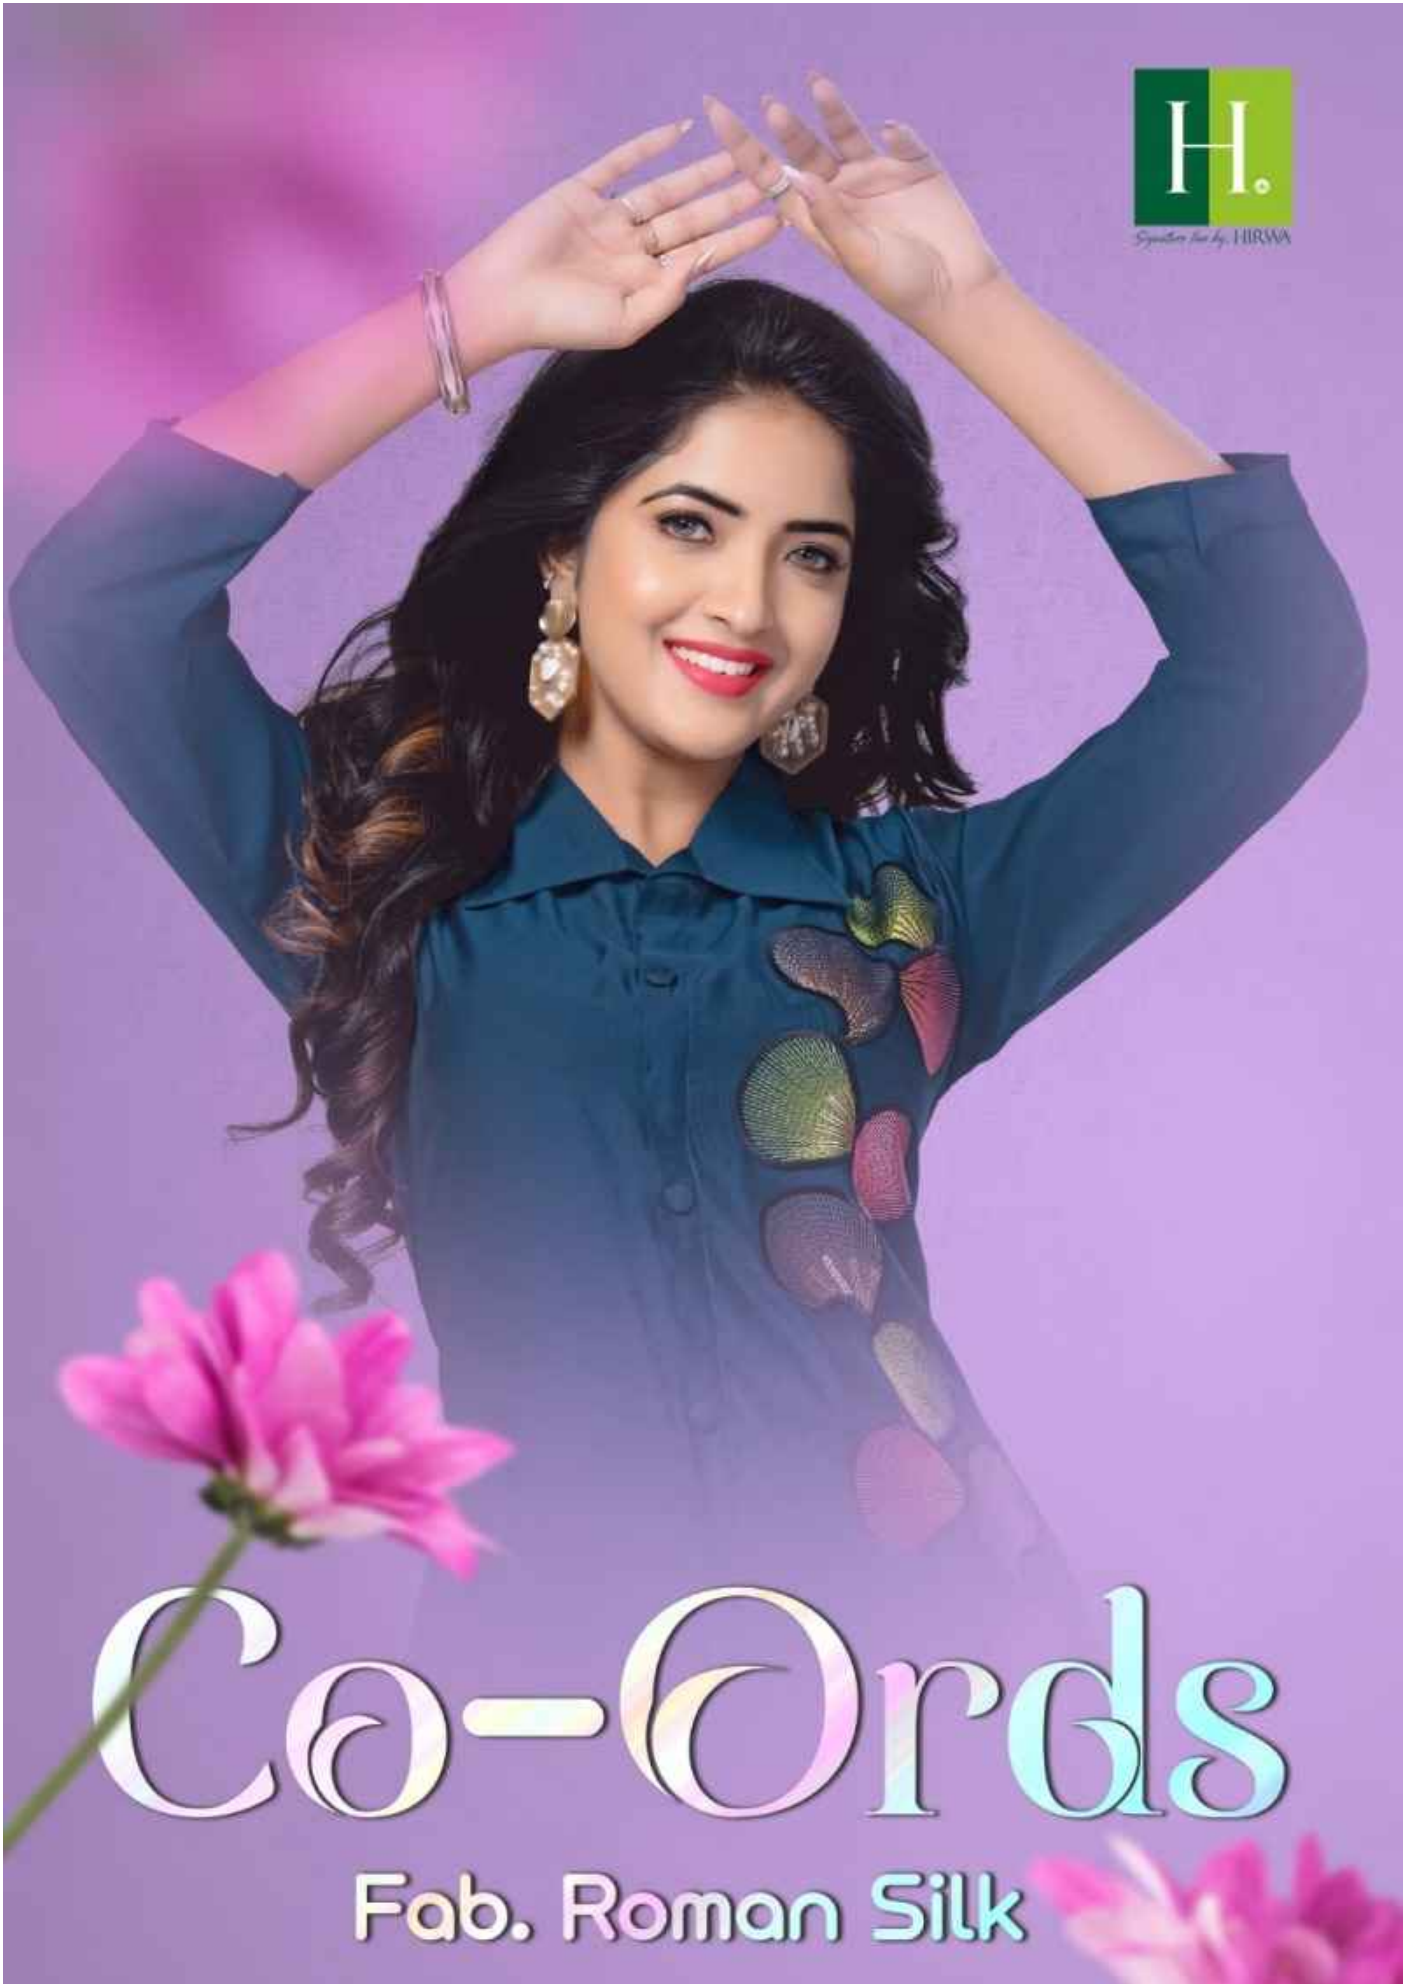

Co-Ords

Fab. Roman Silk