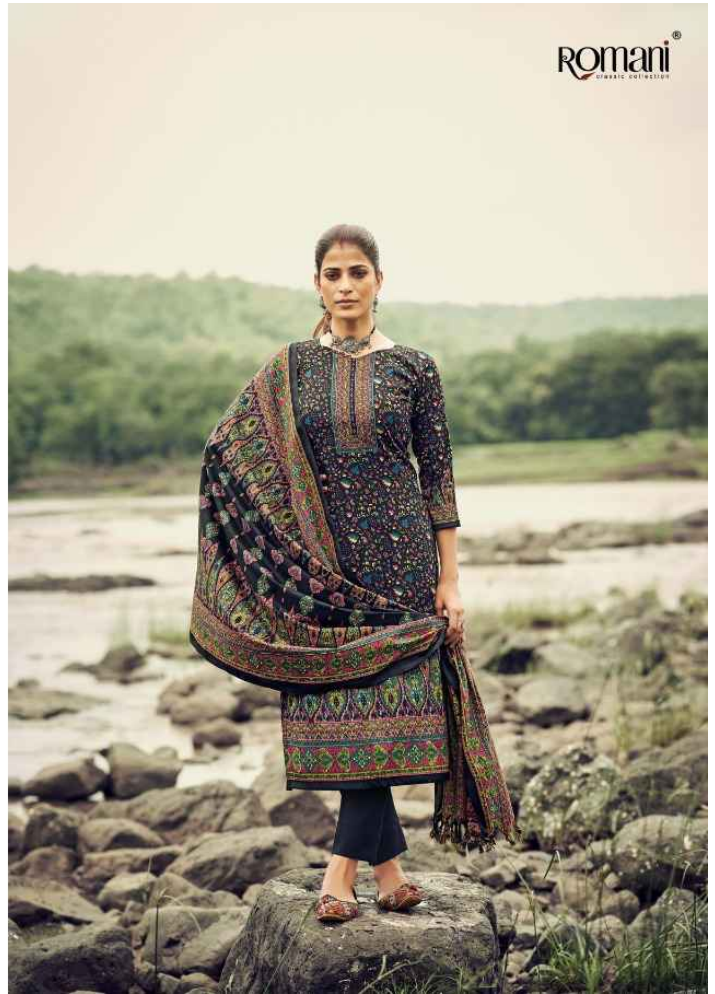

ROMANI®
CLASSIC COLLECTION