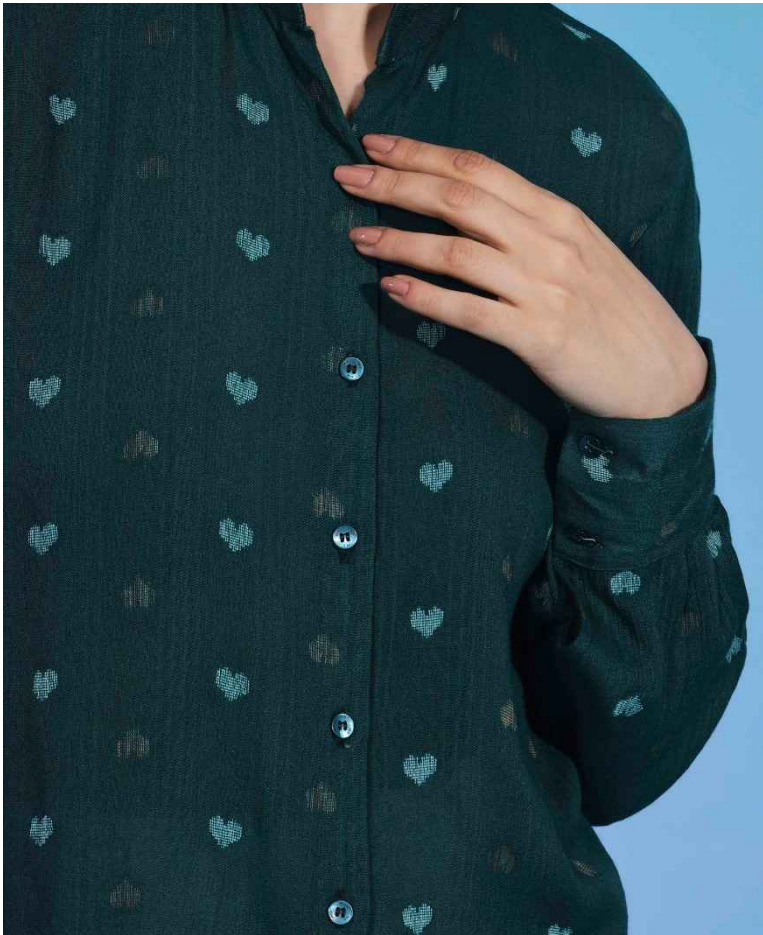

शिवशक्ति

FEMELLA VOL. 8

शिववस्त्र

5682

शुभवस्त्र

5683

5684

5685

शुभवस्तु

5686

5681

Design NO. (SKU)	TOP	TOP – PALZZO Fabric	Type READY TO WEAR SIZE					TOP MEASURMENT TOP BUST					TOP MEASURMENT TOP LENGTH					Pattern	Weight
			S	M	L	XL	XXL	S	M	L	XL	XXL	S	M	L	XL	XXL		
5681	Lavender	Viscose Rayon	S	M	L	XL	XXL	36	38	40	42	44	16	16	16.5	16.5	17	DESIGNER TOP WEAR	0.5 KG
5682	Teal Blue	Viscose Rayon	S	M	L	XL	XXL	36	38	40	42	44	16	16	16.5	16.5	17	DESIGNER TOP WEAR	0.5 KG
5683	Maroon	Viscose Rayon	S	M	L	XL	XXL	36	38	40	42	44	16	16	16.5	16.5	17	DESIGNER TOP WEAR	0.5 KG
5684	Multi	Crepe	S	M	L	XL	XXL	36	38	40	42	44	16	16	16.5	16.5	17	DESIGNER TOP WEAR	0.5 KG
5685	White	Crepe	S	M	L	XL	XXL	36	38	40	42	44	16	16	16.5	16.5	17	DESIGNER TOP WEAR	0.5 KG
5686	Sky Blue	Viscose Rayon	S	M	L	XL	XXL	36	38	40	42	44	22	22	22.5	22.5	23	DESIGNER TOP WEAR	0.5 KG
5687	Green	Viscose Rayon	S	M	L	XL	XXL	36	38	40	42	44	22	22	22.5	22.5	23	DESIGNER TOP WEAR	0.5 KG