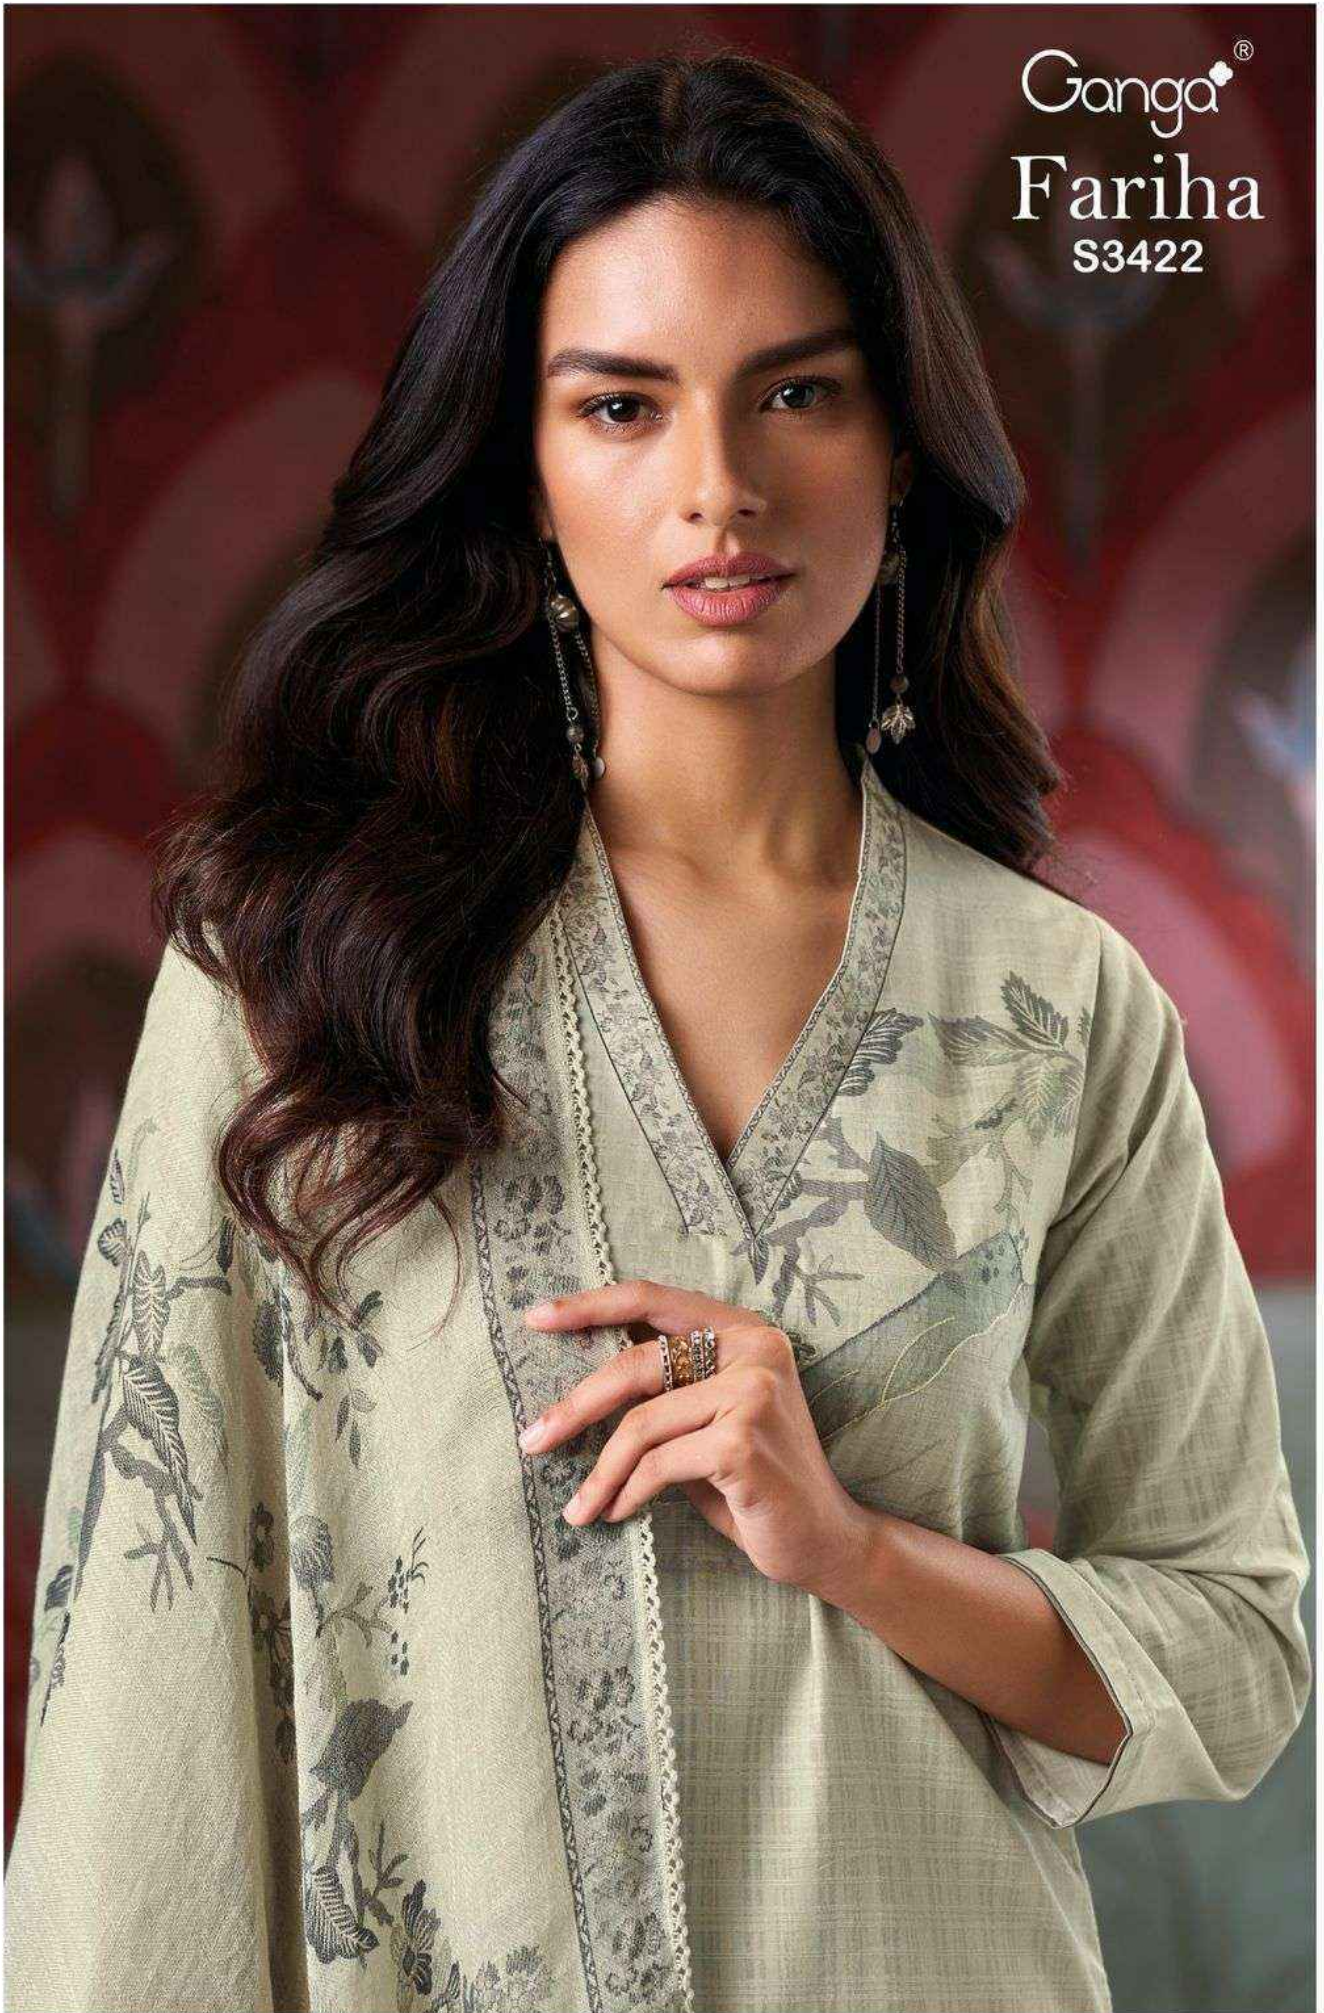

Ganga®

Fariha

S3422

S3422-A

S3422-B

S3422-C

S3422-D

S3422-A

S3422-B

S3422-C

S3422-D

Ganga®
Fariha
S3422- A/B/C/D

PRODUCT NAME	<i>FARIHA</i>
D.NO.	S3422
DESCRIPTION	<p>TOP PREMIUM COTTON DOBBY PRINTED WITH HAND EMBROIDERY, SCHIFFLI EMBROIDERY LACE ON DAMAN.</p> <p>BOTTOM PREMIUM COTTON SOLID COLOR.</p> <p>DUPATTA PREMIUM PURE LINEN JACQUARD PRINTED WITH CROCHET LACE BORDER</p>
HSN CODE	520851
WHOLESALE PRICE	2150/- EACH+GST(EXTRA)