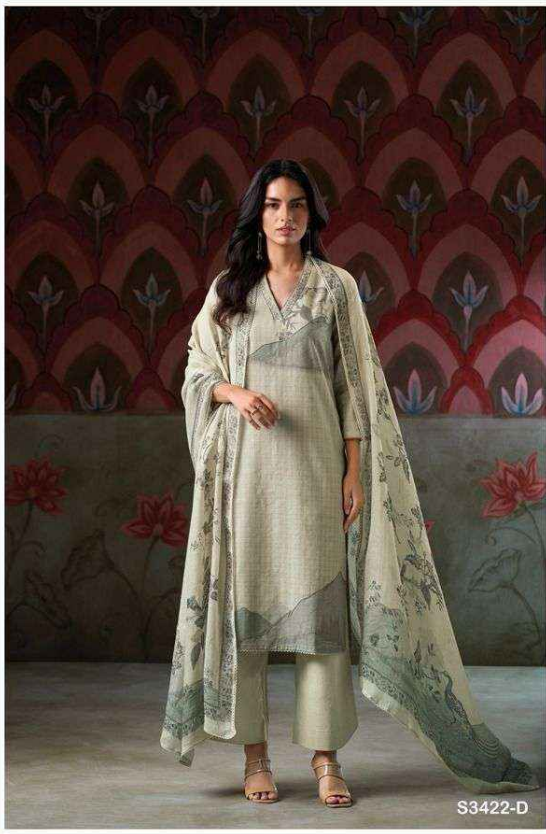

Ganga®

Fariha

S3422

S3422-A

S3422-B

S3422-C

S3422-D

S3422-A

S3422-B

S3422-C

S3422-D

Ganga®
Fariha
S3422- A/B/C/D

PRODUCT NAME	<i>FARIHA</i>
D.NO.	S3422
DESCRIPTION	<p>TOP PREMIUM COTTON DOBBY PRINTED WITH HAND EMBROIDERY, SCHIFFLI EMBROIDERY LACE ON DAMAN.</p> <p>BOTTOM PREMIUM COTTON SOLID COLOR.</p> <p>DUPATTA PREMIUM PURE LINEN JACQUARD PRINTED WITH CROCHET LACE BORDER</p>
HSN CODE	520851
WHOLESALE PRICE	2150/- EACH+GST(EXTRA)