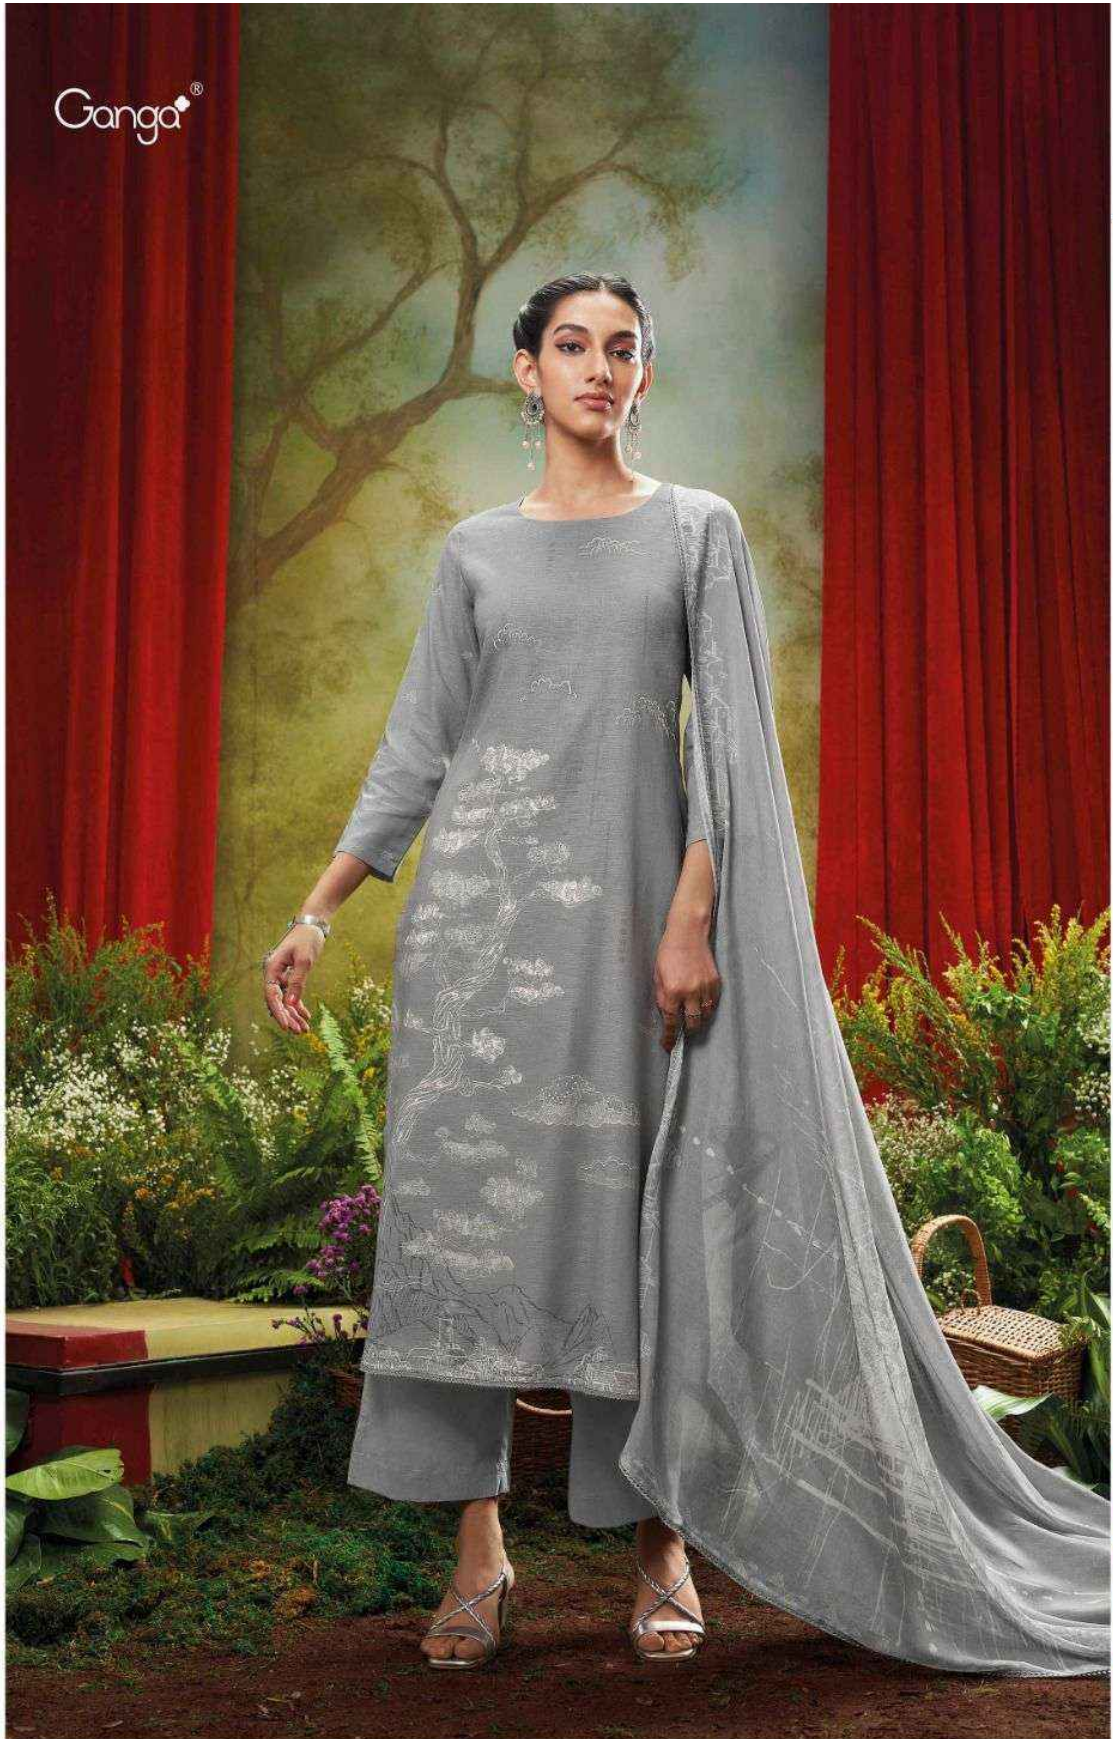

Ganga®

Ganga®

Ganga®

Ganga®

Ganga®

Ganga®

PRODUCT NAME	VEDA
D.NO.	C1961 TO C1966
DESCRIPTION	<p>TOP PREMIUM PATTERN PRINTED WITH HAND EMBROIDERY, HAND WORK AND CROCHET LACE.</p> <p>BOTTOM PREMIUM COTTON SOLID COLOR.</p> <p>DUPATTA PREMIUM BEMBERG LAWN PRINTED WITH CROCHET LACE.</p>
HSN CODE	520851
WHOLESALE PRICE	1940/- EACH+GST(EXTRA)