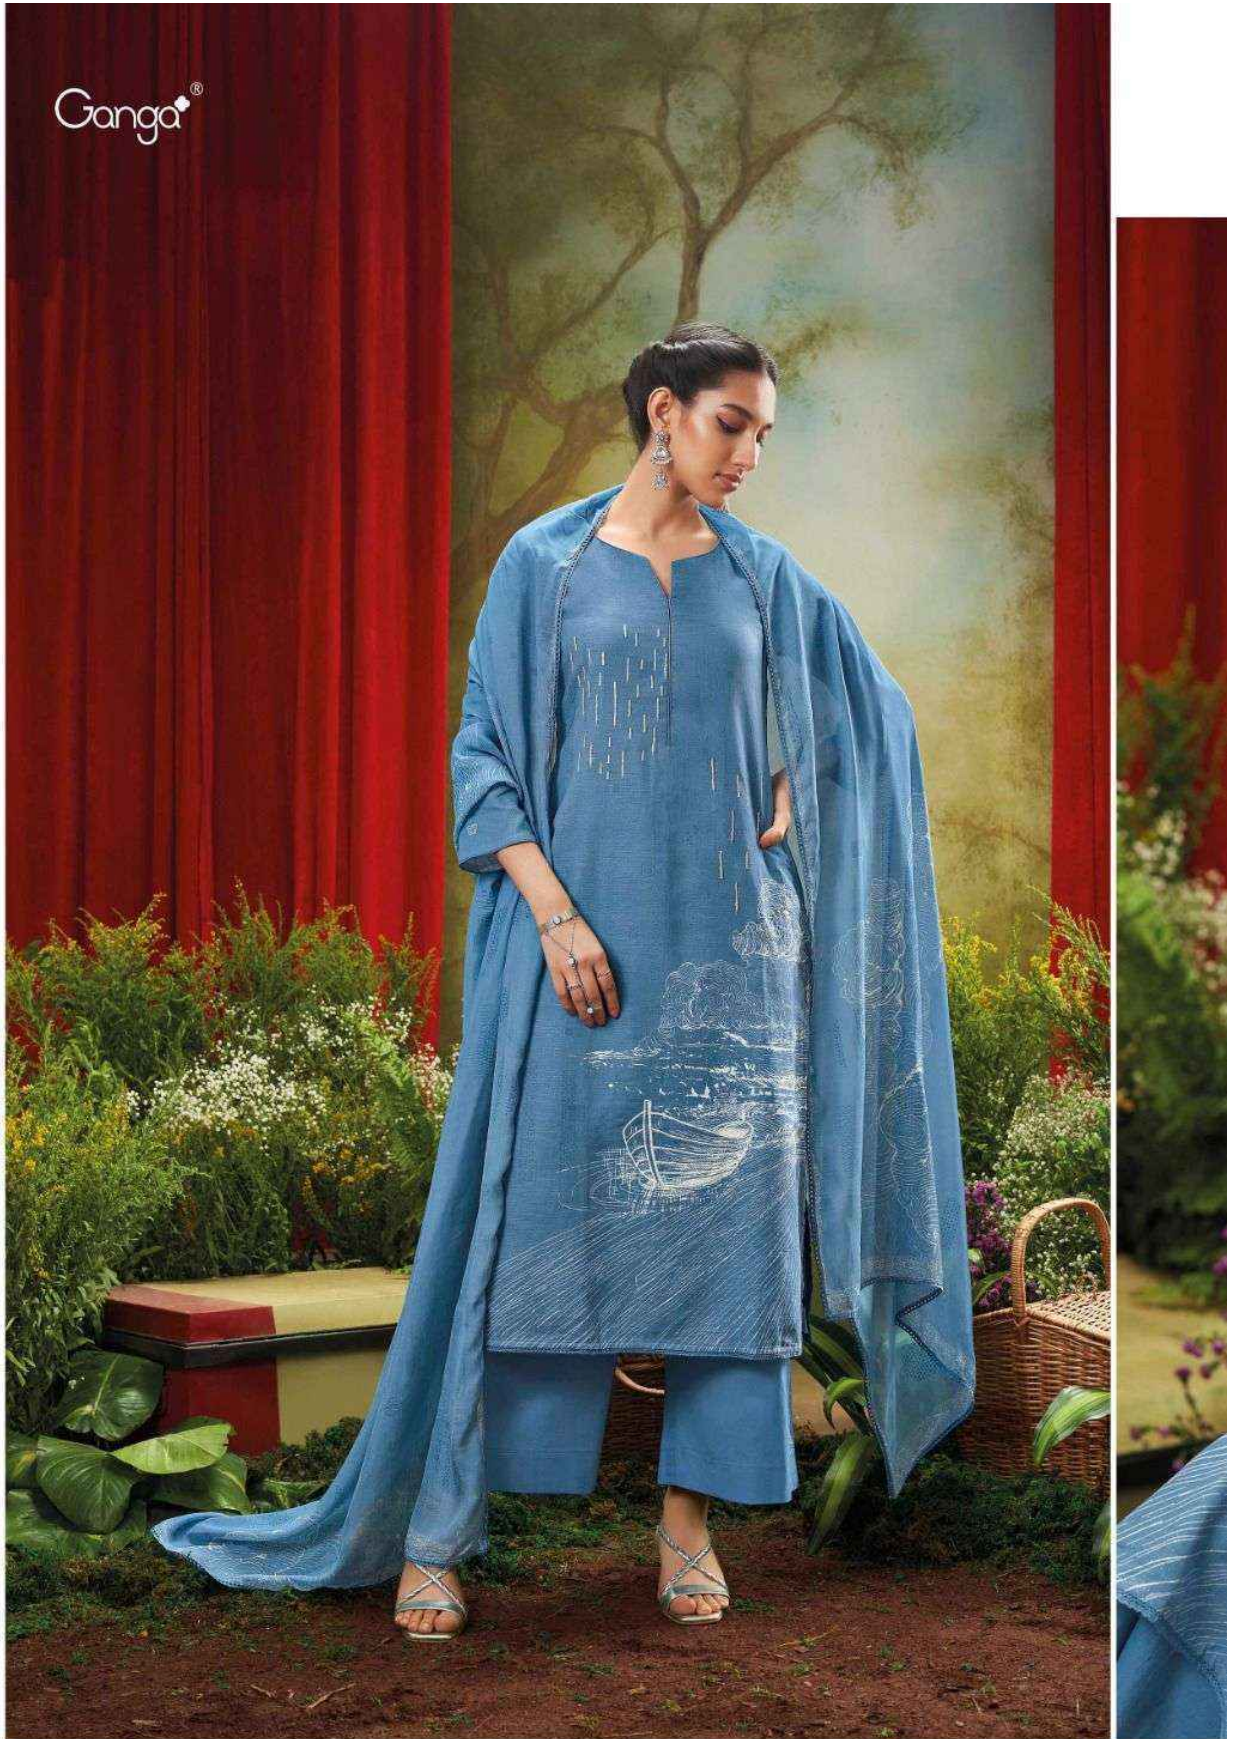

Ganga®

Ganga®

Ganga®

Ganga®

Ganga®

Ganga®

PRODUCT NAME	VEDA
D.NO.	C1961 TO C1966
DESCRIPTION	<p>TOP PREMIUM PATTERN PRINTED WITH HAND EMBROIDERY, HAND WORK AND CROCHET LACE.</p> <p>BOTTOM PREMIUM COTTON SOLID COLOR.</p> <p>DUPATTA PREMIUM BEMBERG LAWN PRINTED WITH CROCHET LACE.</p>
HSN CODE	520851
WHOLESALE PRICE	1940/- EACH+GST(EXTRA)