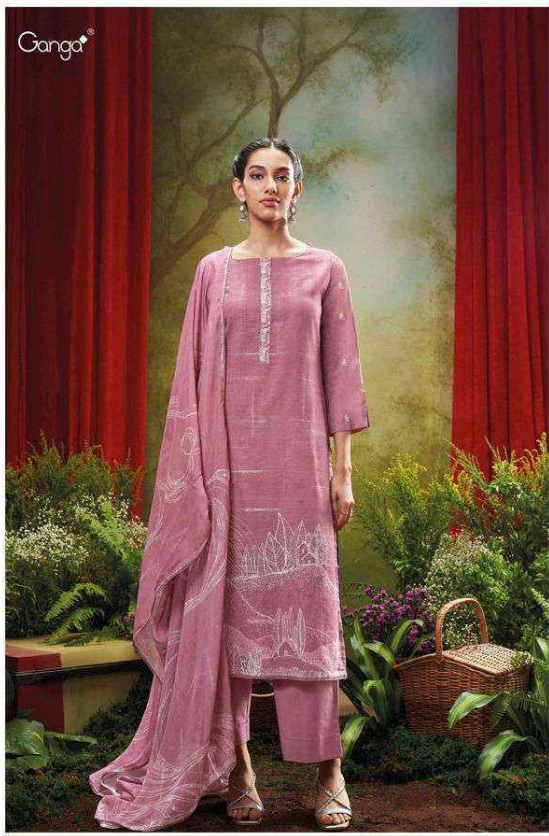

Ganga®

Ganga®

Ganga®

Ganga®

Ganga®

Ganga®

PRODUCT NAME	VEDA
D.NO.	C1961 TO C1966
DESCRIPTION	<p>TOP PREMIUM PATTERN PRINTED WITH HAND EMBROIDERY, HAND WORK AND CROCHET LACE.</p> <p>BOTTOM PREMIUM COTTON SOLID COLOR.</p> <p>DUPATTA PREMIUM BEMBERG LAWN PRINTED WITH CROCHET LACE.</p>
HSN CODE	520851
WHOLESALE PRICE	1940/- EACH+GST(EXTRA)

C1961

C1962

C1963

C1964

C1965

C1966

Ganga®
Veda