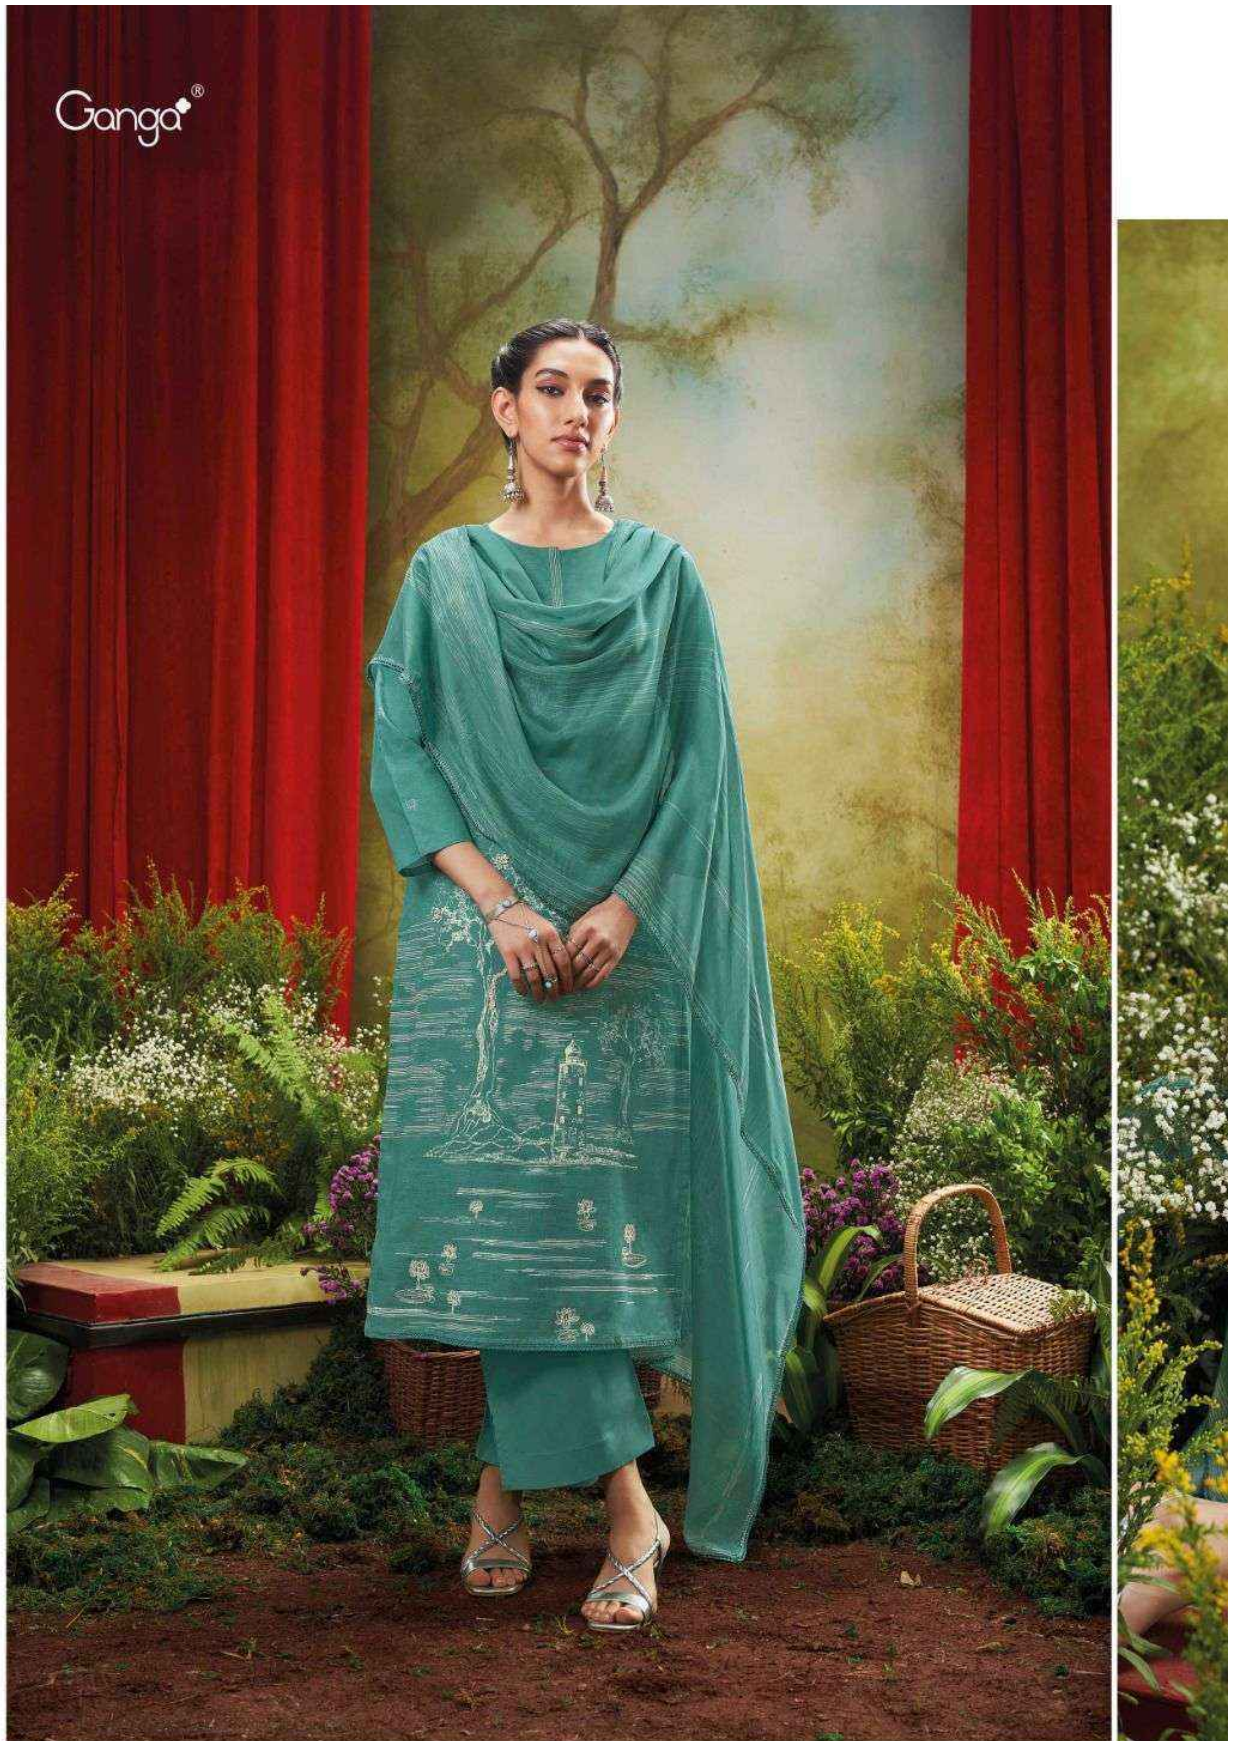

Ganga®

Ganga®

Ganga®

Ganga®

Ganga®

Ganga®

PRODUCT NAME	VEDA
D.NO.	C1961 TO C1966
DESCRIPTION	<p>TOP PREMIUM PATTERN PRINTED WITH HAND EMBROIDERY, HAND WORK AND CROCHET LACE.</p> <p>BOTTOM PREMIUM COTTON SOLID COLOR.</p> <p>DUPATTA PREMIUM BEMBERG LAWN PRINTED WITH CROCHET LACE.</p>
HSN CODE	520851
WHOLESALE PRICE	1940/- EACH+GST(EXTRA)