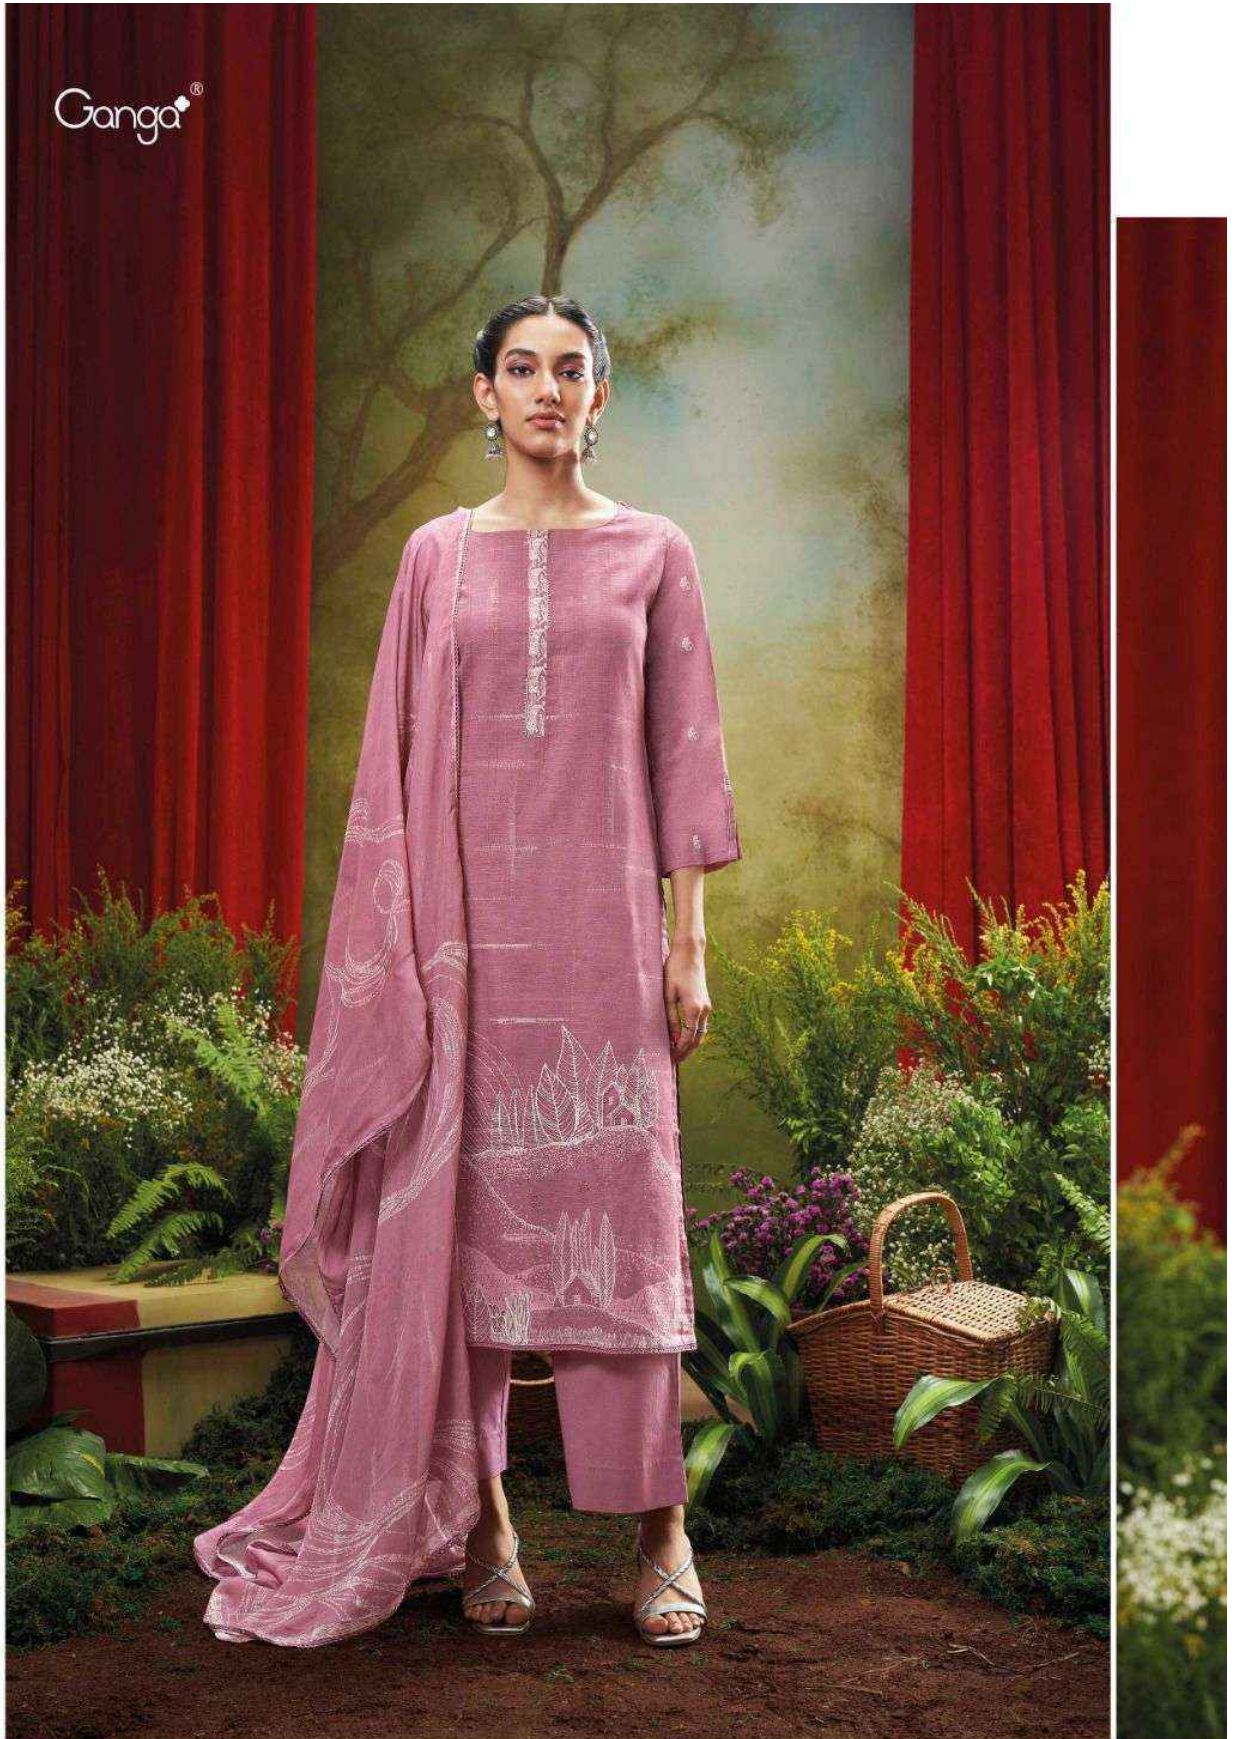

Ganga®

Ganga®

Ganga®

Ganga®

Ganga®

Ganga®

PRODUCT NAME	VEDA
D.NO.	C1961 TO C1966
DESCRIPTION	<p>TOP PREMIUM PATTERN PRINTED WITH HAND EMBROIDERY, HAND WORK AND CROCHET LACE.</p> <p>BOTTOM PREMIUM COTTON SOLID COLOR.</p> <p>DUPATTA PREMIUM BEMBERG LAWN PRINTED WITH CROCHET LACE.</p>
HSN CODE	520851
WHOLESALE PRICE	1940/- EACH+GST(EXTRA)