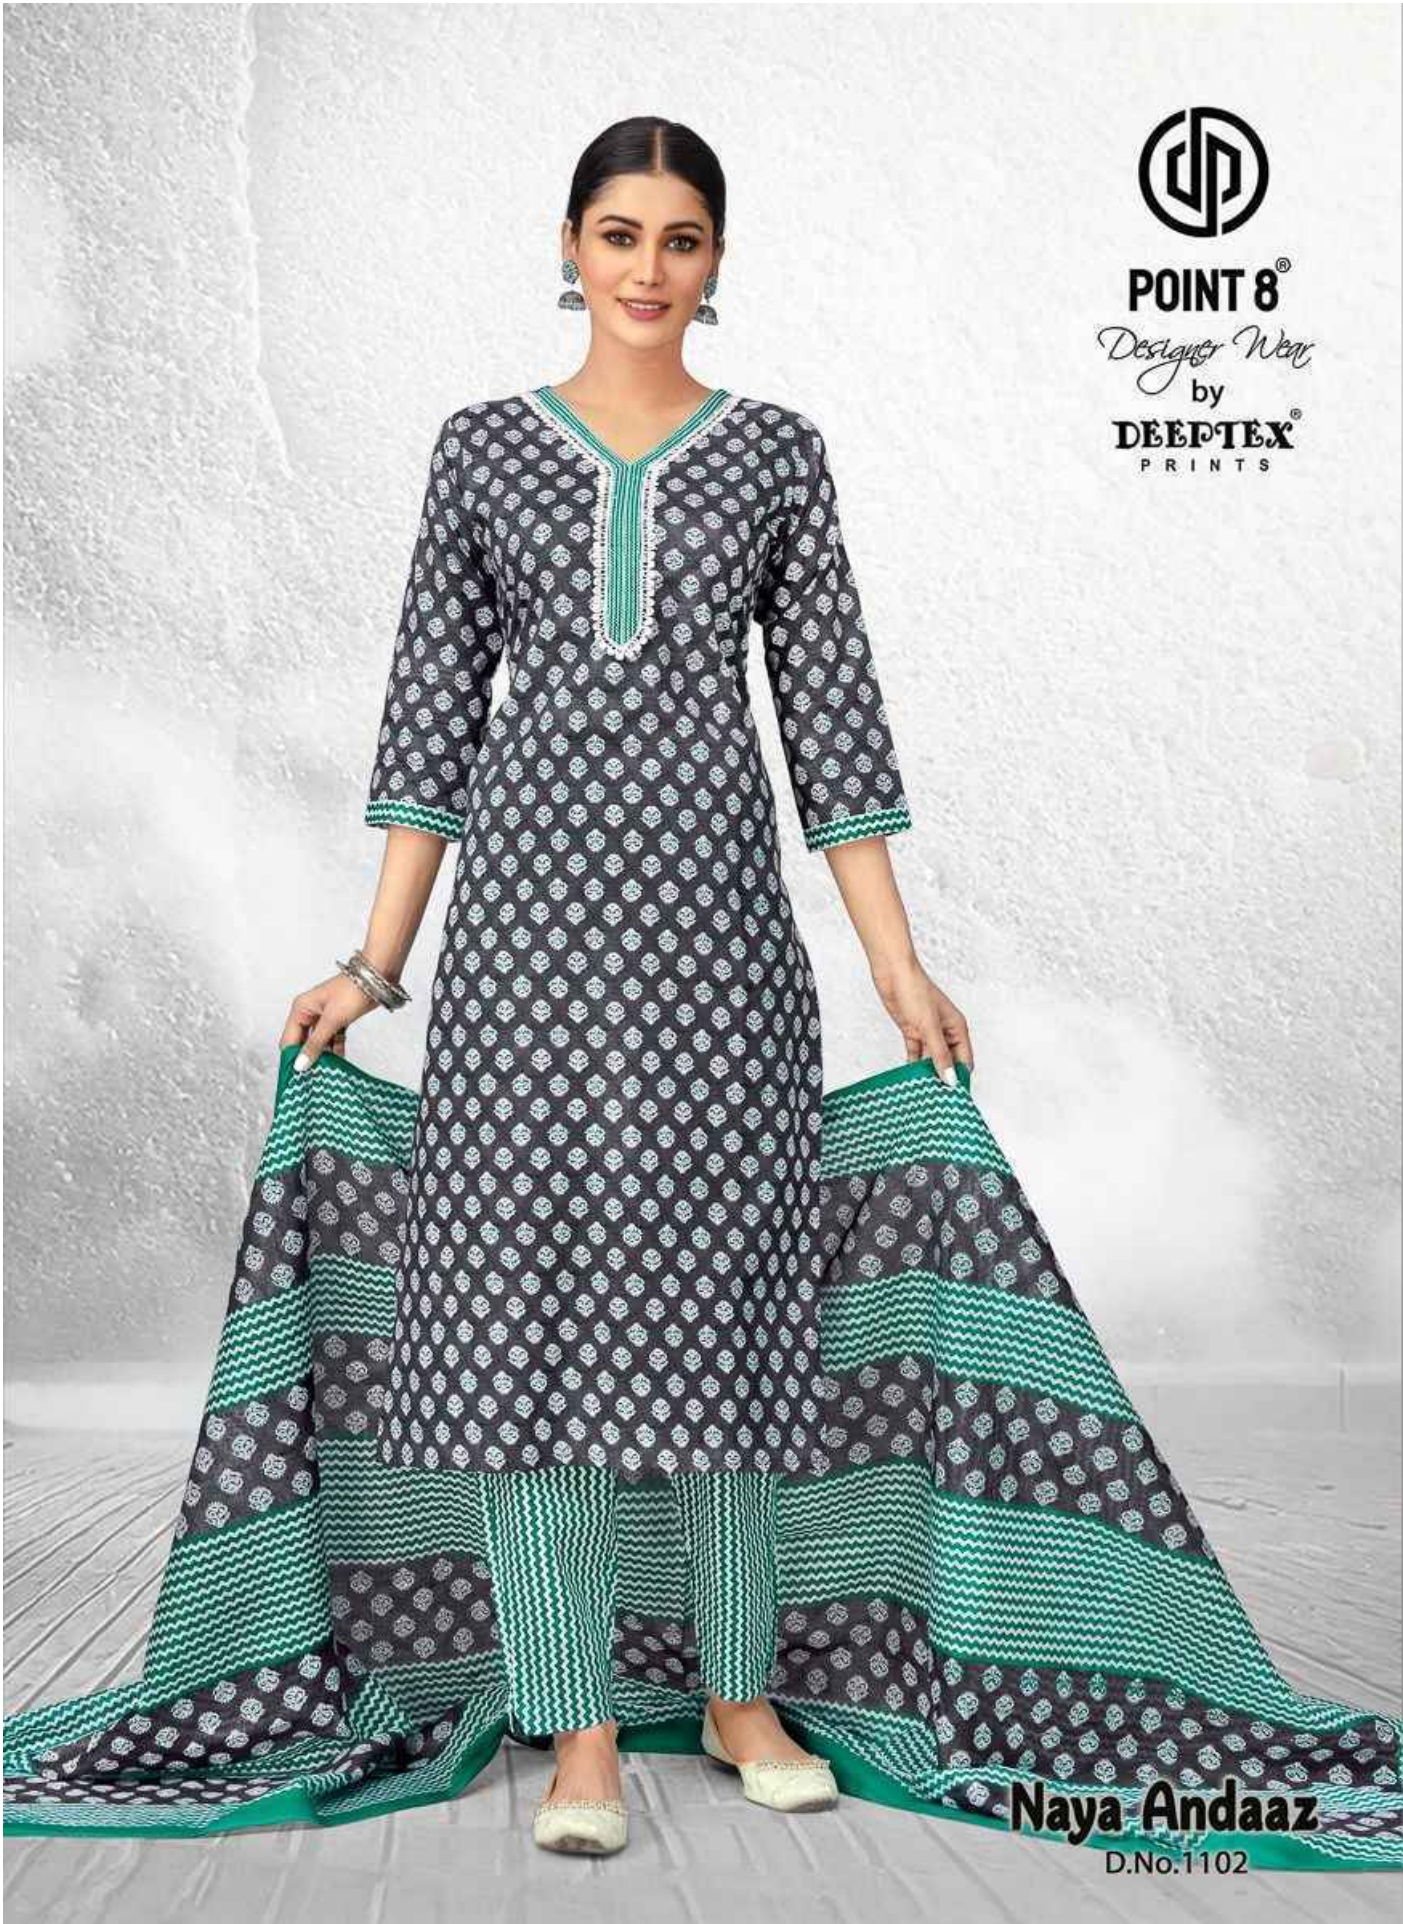

Volume - 11

POINT 8[®]

Designer Wear
by

DEEPTEX[®]
PRINTS

Naya Andaaz

D.No.1102

POINT 8

Designer Wear
by