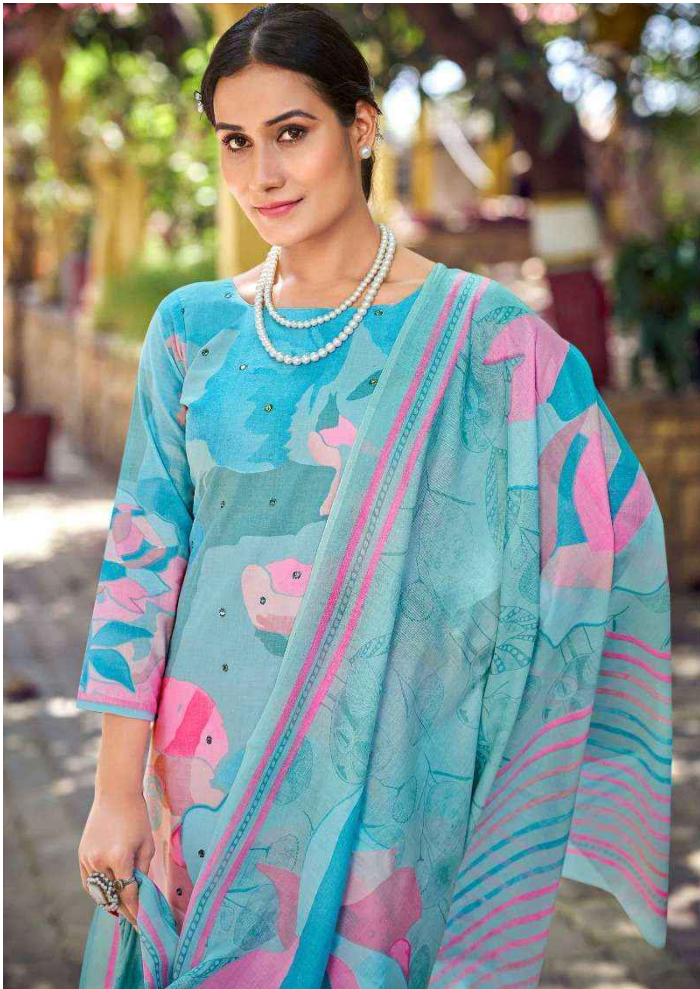

Festive *F* R E A S Y

653-005

Zulfiat
Designer Suits