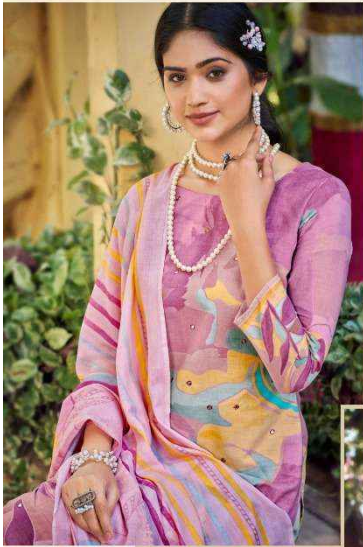

Zulfat[®]
Designer Suits

SUMMER SHINE

VOL-02

Z

Impeccable

FINISHING

Find the comfort and Impeccable finishing when you wear the Zulfat items.

633-001

Zulfat[®]
Designer Suits

F Fashion
FANFARE

Zulfat®
Designs by Anita

Go ahead and treat yourself to an exclusive Indian fashion feature brought to you by Bellini
653-003

 **Zulfat**[®]
DESIGNER

Phenomenal
PRINTS
Our dresses are all about color, phenomenal
prints and beautiful design.
653-002

Festive *F* R E A S Y

Whether it be a party, pooja or any festival, this spectacular dress will be your perfect festive pick.

653-005

Zulfiat
Designer Suits

653-001

653-002

653-003

653-004

653-005

653-006

Zulfat[®]
Designer Suits

SUMMER SHINE

VOL-02