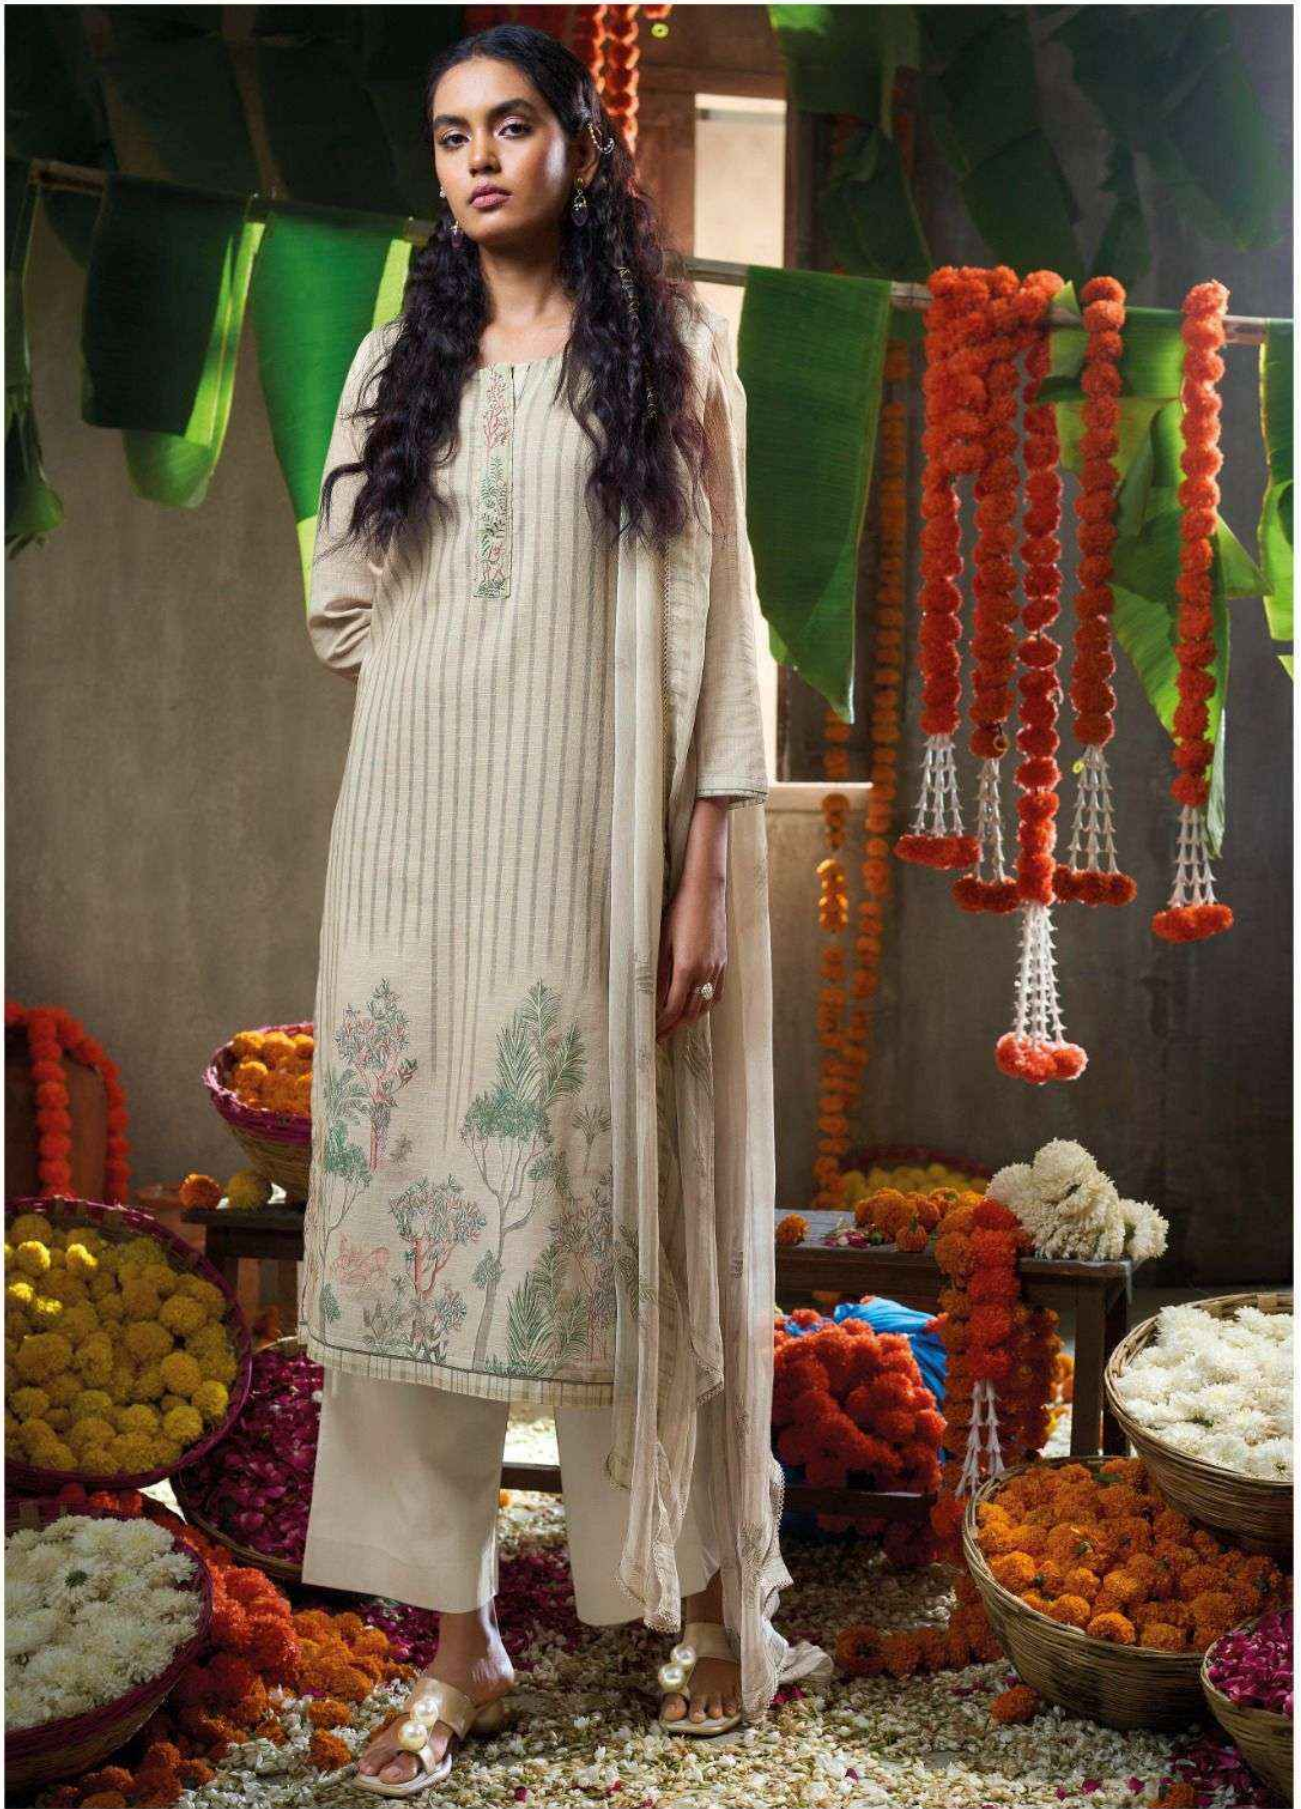

Ganga®

• C2239 •

Ganga®

• C2242 •

PRODUCT NAME	PAPILLON
D.NO.	C2237 TO C2242
DESCRIPTION	<p>TOP PREMIUM COTTON LINEN PRINTED WITH HAND EMBROIDERY, EMBROIDERY, PRINTED LACE ON DAMAN & SLEEVES.</p> <p>BOTTOM PREMIUM COTTON SOLID COLOR</p> <p>DUPATTA PREMIUM PURE CHIFFON PRINTED WITH CROCHET LACE BORDER.</p>
HSN CODE	520831
WHOLESALE PRICE	1705/- EACH+GST(EXTRA)