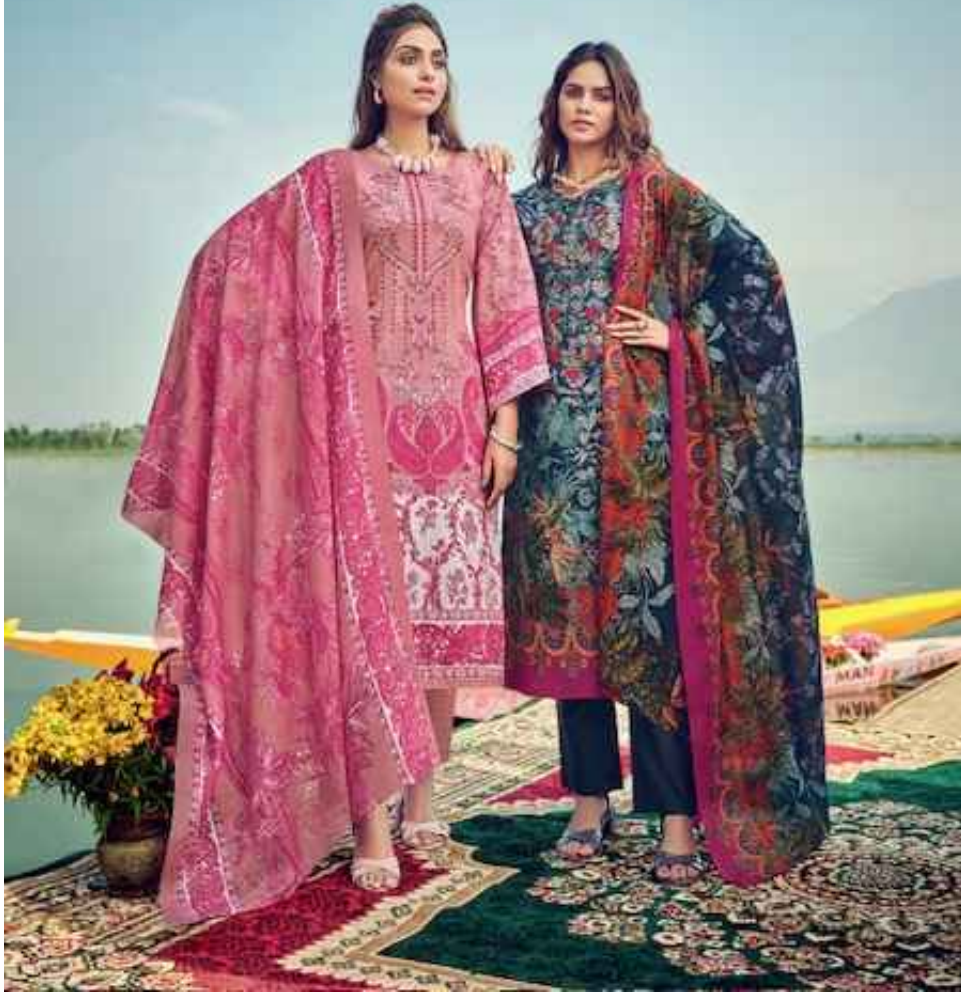

Romani®  
CLASSIC COLLECTION  
AARZU  
VOL-15

ROMANI®

ESSENCE OF PERFECTION

Colour is not something that adds it, it's only. Colour is in the eye, in the mind.  
Fashion has to be soft when the only one has what a happening.

1096-003

PRINTS, GONE WILD

Contemporary & classic. Not just for bedtime in the summer when it's playful and bright print!

ROMANI®  
1098-004

ROMANI®

MYSTIC BEAUTY

Handing vibrant colors to the heavenly paradise, you shall wish  
you can stay with grace, culture and artistry. World never  
end to create your unique style tradition in it.

1098 1006

ROMANI®  
CLASSIC COLLECTION

NEW ROMANTICS

there's nothing old - fashioned about this season's contrasting palette of pretty and brights.

1098 -007

OUTFIT INSTANT CLASSIC  
In love with the classic, there is no greater way to  
make yourself feel through the clothes you wear  
1098-008