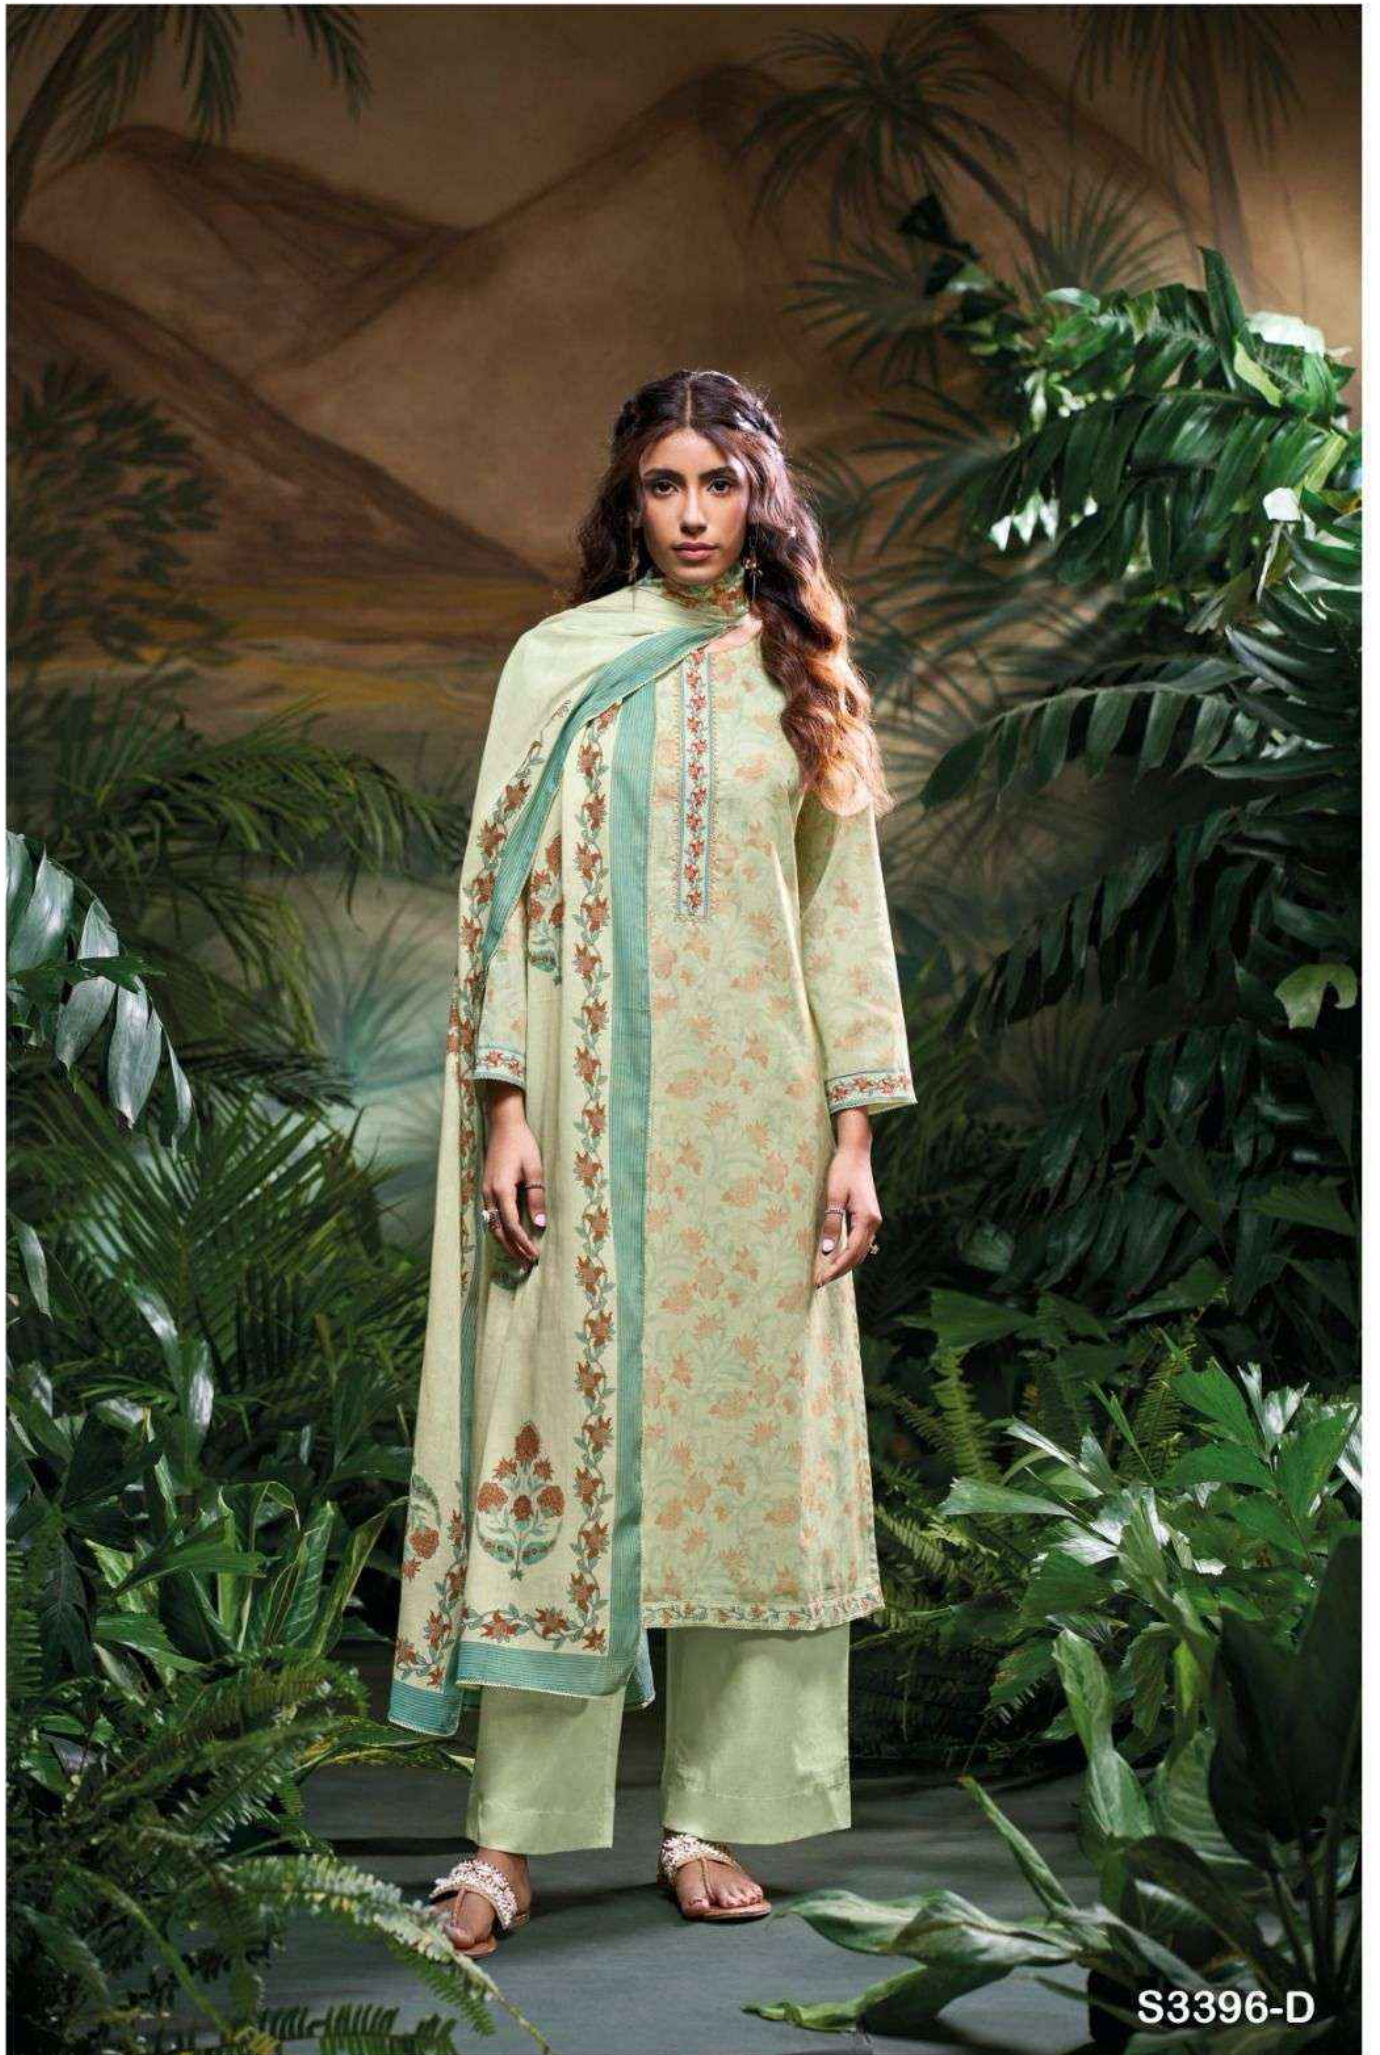

Ganga®

S3396-C

S3396-D

S3396-B

S3396-A

PRODUCT NAME	<b>MAIYA</b>
D.NO.	S3396
DESCRIPTION	<p><b>TOP</b> PREMIUM COTTON PRINTED WITH EMBROIDERY, HAND WORK PRINTED NECK LACE, CROCHET LACE ON DAMAN.</p> <p><b>BOTTOM</b> PREMIUM COTTON SOLID COLOR.</p> <p><b>DUPATTA</b> PREMIUM COTTON MAL PRINTED WITH CROCHET LACE BORDER.</p>
HSN CODE	<b>520851</b>
WHOLESALE PRICE	<b>1500/- EACH+GST(EXTRA)</b>