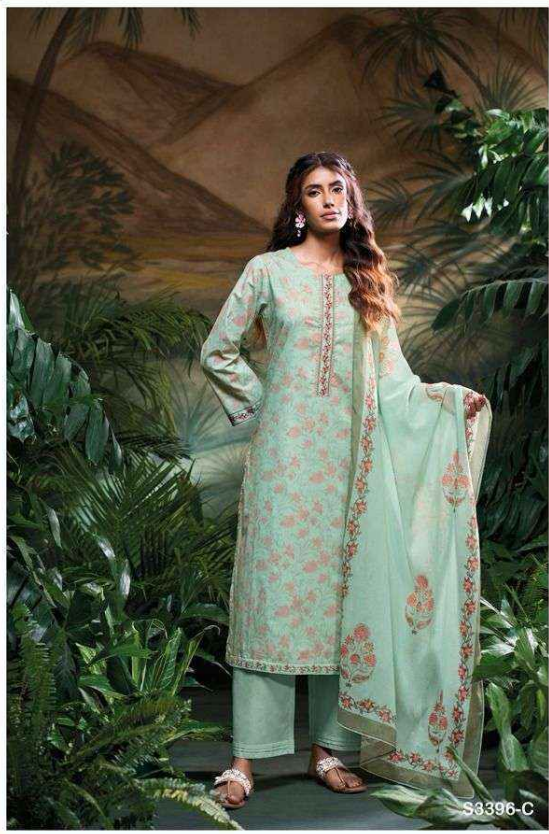

Ganga®

S3396-C

S3396-D

S3396-B

S3396-A

PRODUCT NAME	<b>MAIYA</b>
D.NO.	S3396
DESCRIPTION	<p><b>TOP</b> PREMIUM COTTON PRINTED WITH EMBROIDERY, HAND WORK PRINTED NECK LACE, CROCHET LACE ON DAMAN.</p> <p><b>BOTTOM</b> PREMIUM COTTON SOLID COLOR.</p> <p><b>DUPATTA</b> PREMIUM COTTON MAL PRINTED WITH CROCHET LACE BORDER.</p>
HSN CODE	<b>520851</b>
WHOLESALE PRICE	<b>1500/- EACH+GST(EXTRA)</b>