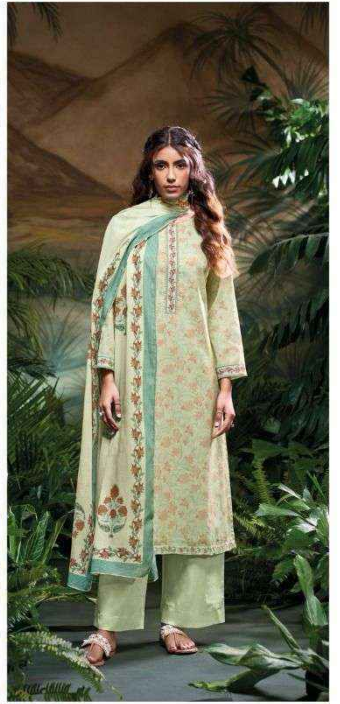

S3396-D

Ganga®
Maiya
S3396- A/B/C/D