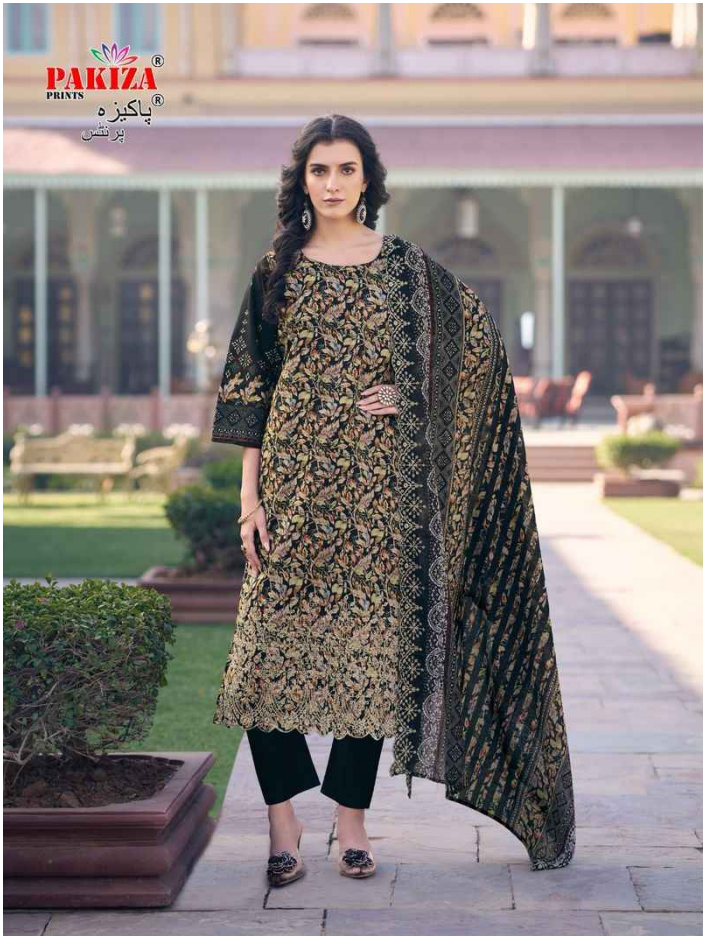

❁ 5405 ❁

"FASHION IS WHAT YOU'RE OFFERED FOUR TIMES A YEAR BY DESIGNERS. AND STYLE IS WHAT YOU CHOOSE."