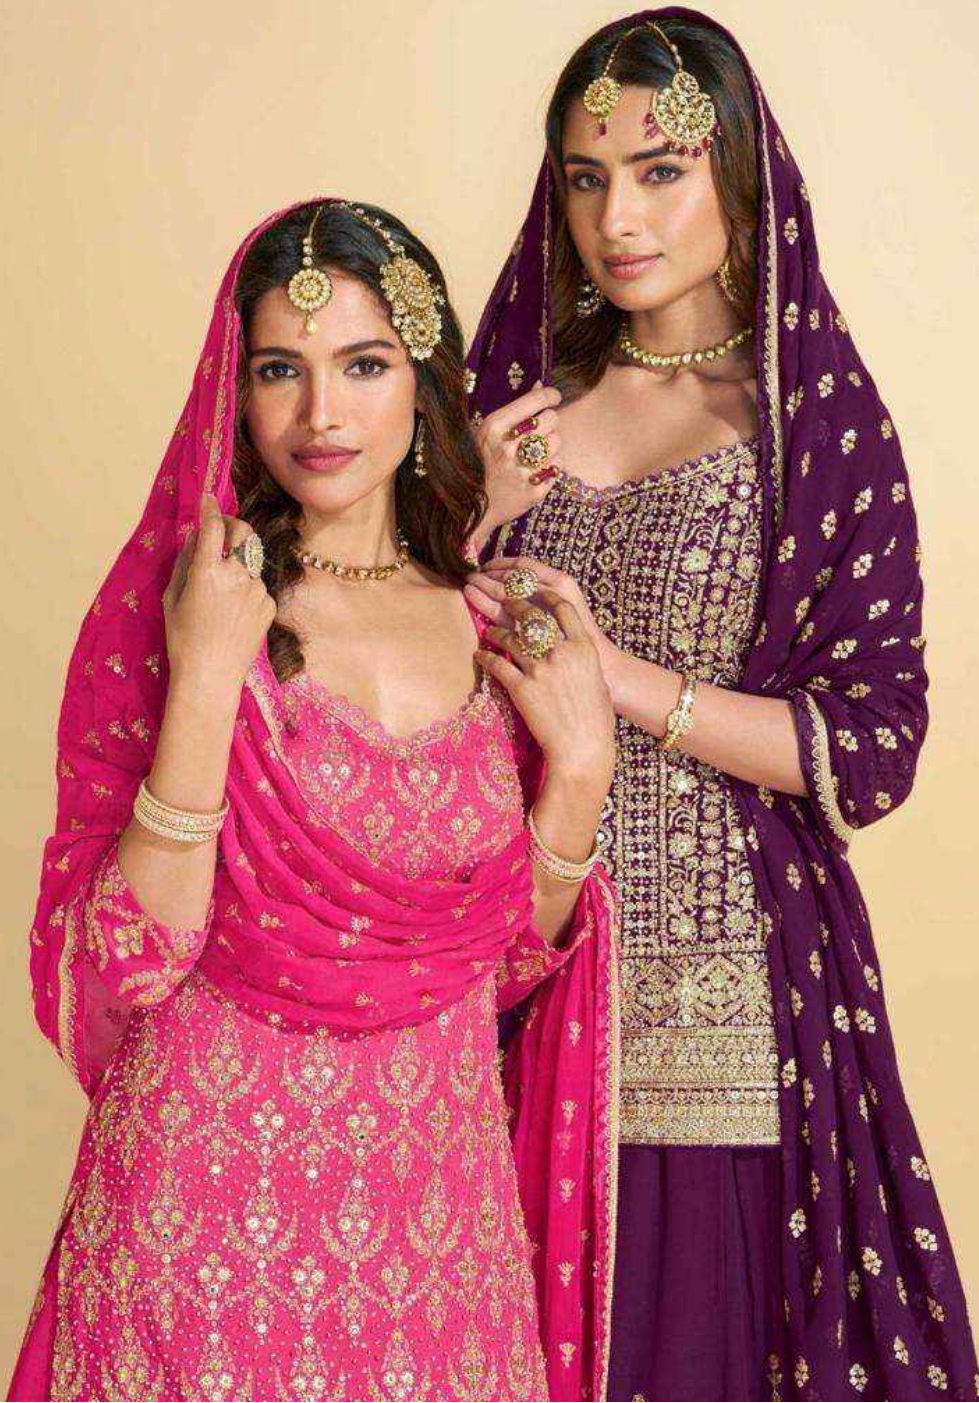

MADHUBALA

SAYURI®
Designer

FESTIVE FALL

SAYURI[®]
Designer

SAYURI[®]
Designer

5801

Feel like you've stepped straight out a regal empire; and your dream of looking like a princess is just accomplished!

5800

5801

5802

SAYURI[®]
Designer

MADHUBALA

MADHUBALA

SAYURI®
Designer