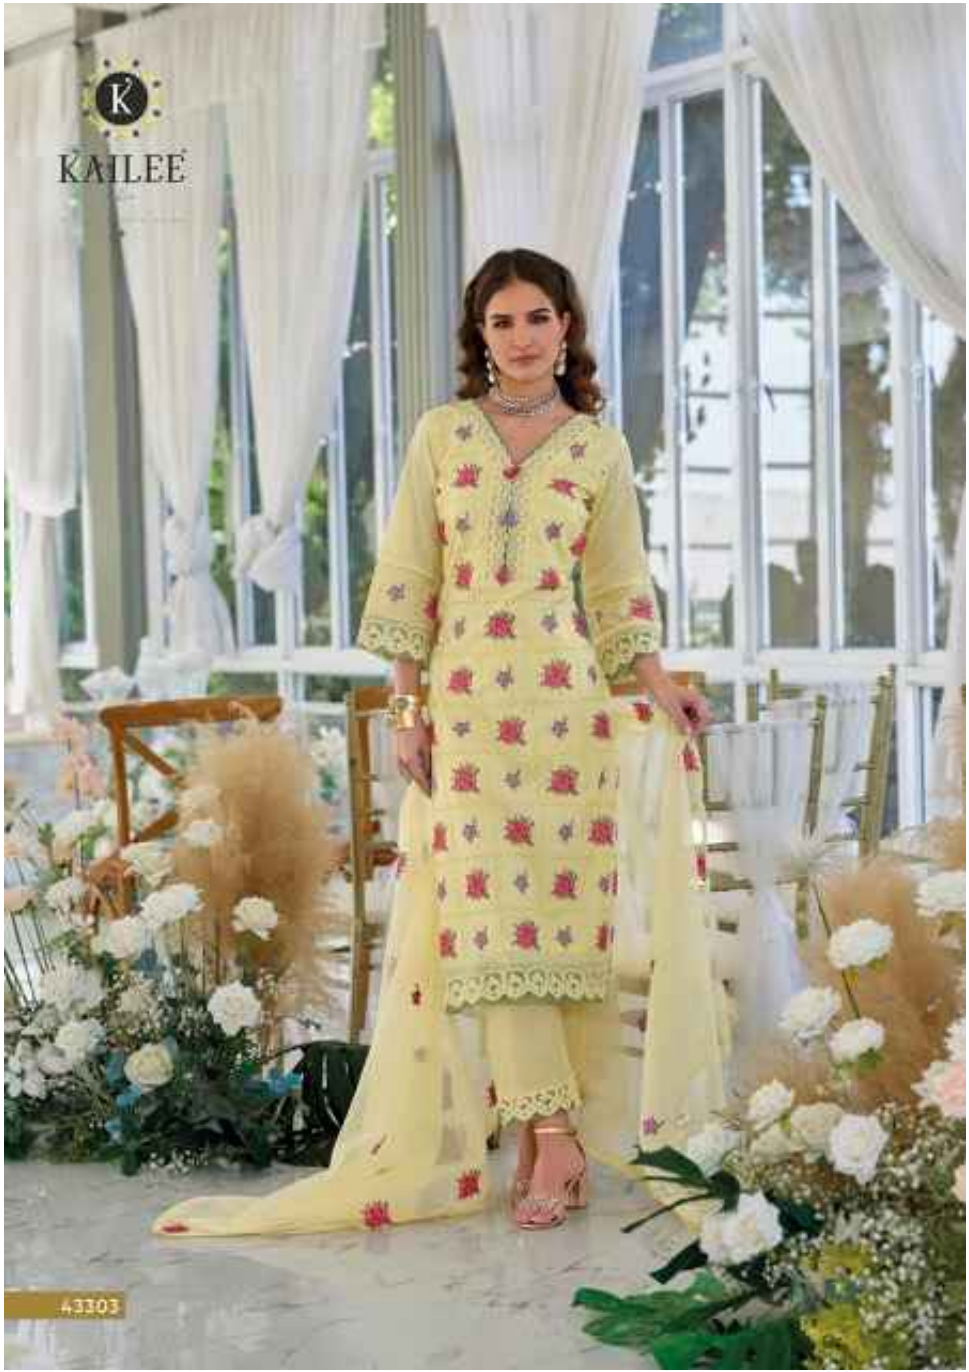

The logo for KALEE, featuring a stylized letter 'K' inside a circular emblem with a sunburst or starburst pattern around it.

KALEE

A photograph of two women in traditional, intricately embroidered clothing. The woman on the left is wearing a light pink, long-sleeved garment with floral embroidery and a matching shawl. The woman on the right is wearing a light yellow garment with floral embroidery and a matching shawl. They are both smiling and looking towards the camera. The background shows a window with white curtains and a wooden chair.

# MASQUÉ

43301

43302

43303

43304

MASQUÉ

**K**  
**KAILEE**  
*by*  
KALANTEE

43302

  
KAILEE

The logo for KALEE, featuring a stylized letter 'K' inside a circular emblem with a sunburst or starburst pattern around it.

KALEE

A photograph of two women in traditional, intricately embroidered clothing. The woman on the left is wearing a light pink, long-sleeved garment with floral embroidery and a matching shawl. The woman on the right is wearing a light yellow garment with floral embroidery and a matching shawl. They are both smiling and looking towards the camera. The background is a bright, indoor setting with white curtains and a wooden chair.

# MASQUÉ

K  
KAILEE

  
KALEE

43303