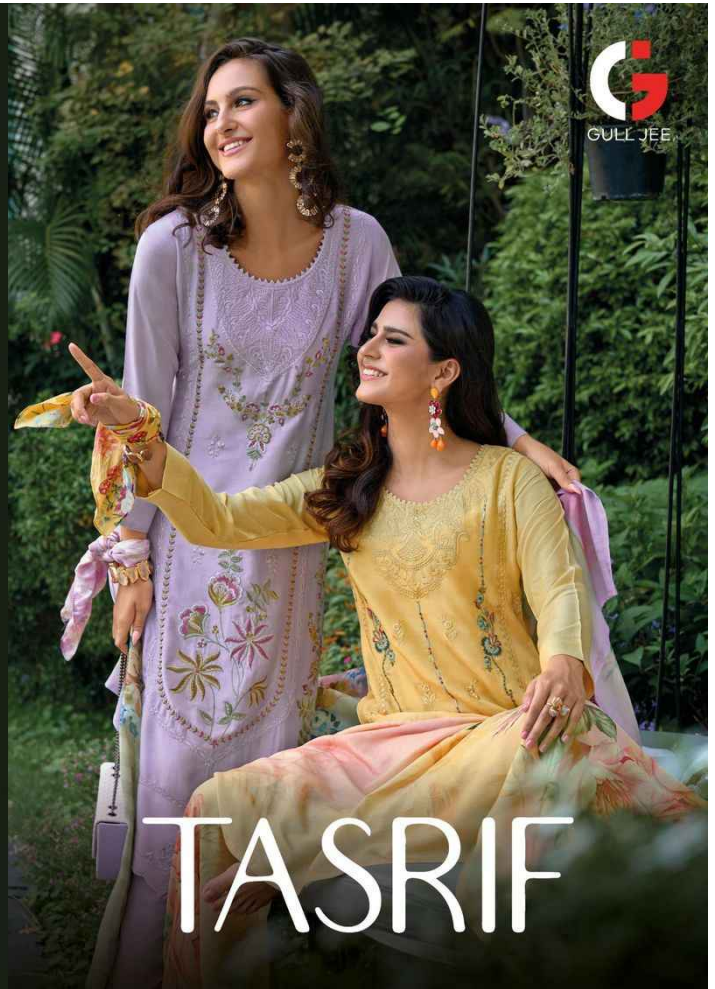

GULL JEE
A Product By DEEPSY SUITS

TASRIF