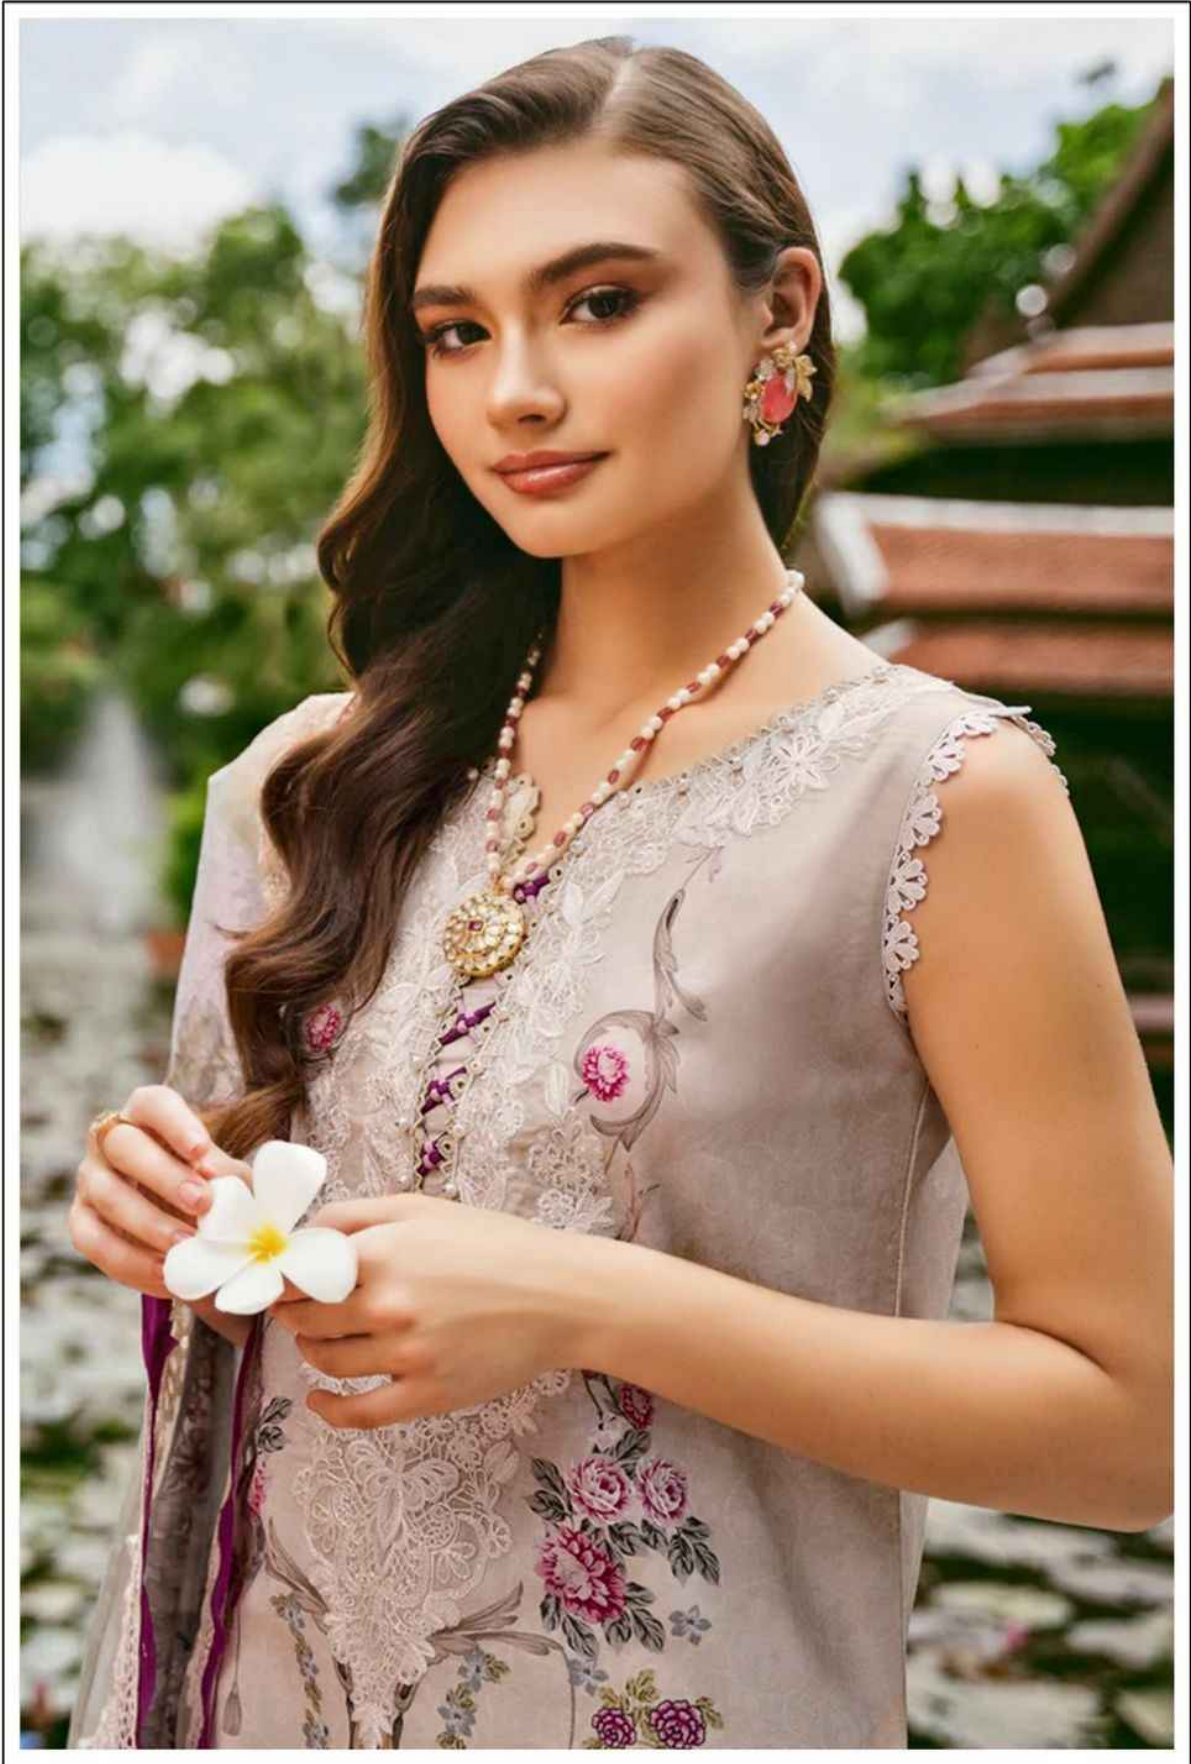

*Needle Wonder*  
*Patch Work With dupatta work*

**AK**  
AL KARAM™  
LAWN COLLECTION

*Needle Wonder*  
*Patch Work With dupatta work*

**NW-05**

The logo for AL KARAM, featuring a stylized 'AK' monogram in a bold, black, sans-serif font.