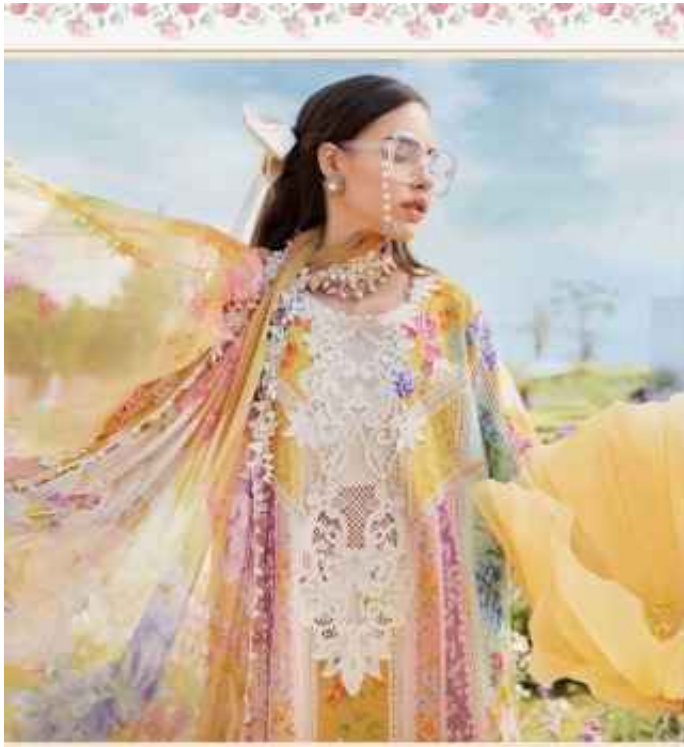

Shree
©

MARIYA B M PRINT

VOL-19

MARIYA B  PRINT
VOL-19

3808

MARIYA B  PRINT
VOL-19

MARIYA B  PRINT
VOL-19

3810

MARIYA B  PRINT
VOL-19

3811

MARIYA B  PRINT
VOL-19

3812

MARIYA B  PRINT
VOL-19

3808

3809

3812

MARIYA B  PRINT
VOL-19

The right side of the image features a smaller, framed version of the woman in the floral shawl. Above the frame is the 'Shree' logo. Below the frame, the text 'MARIYA B  PRINT' is displayed in a bold, serif font, with 'VOL-19' underneath it. The entire right side is framed by a decorative border with a repeating floral pattern.