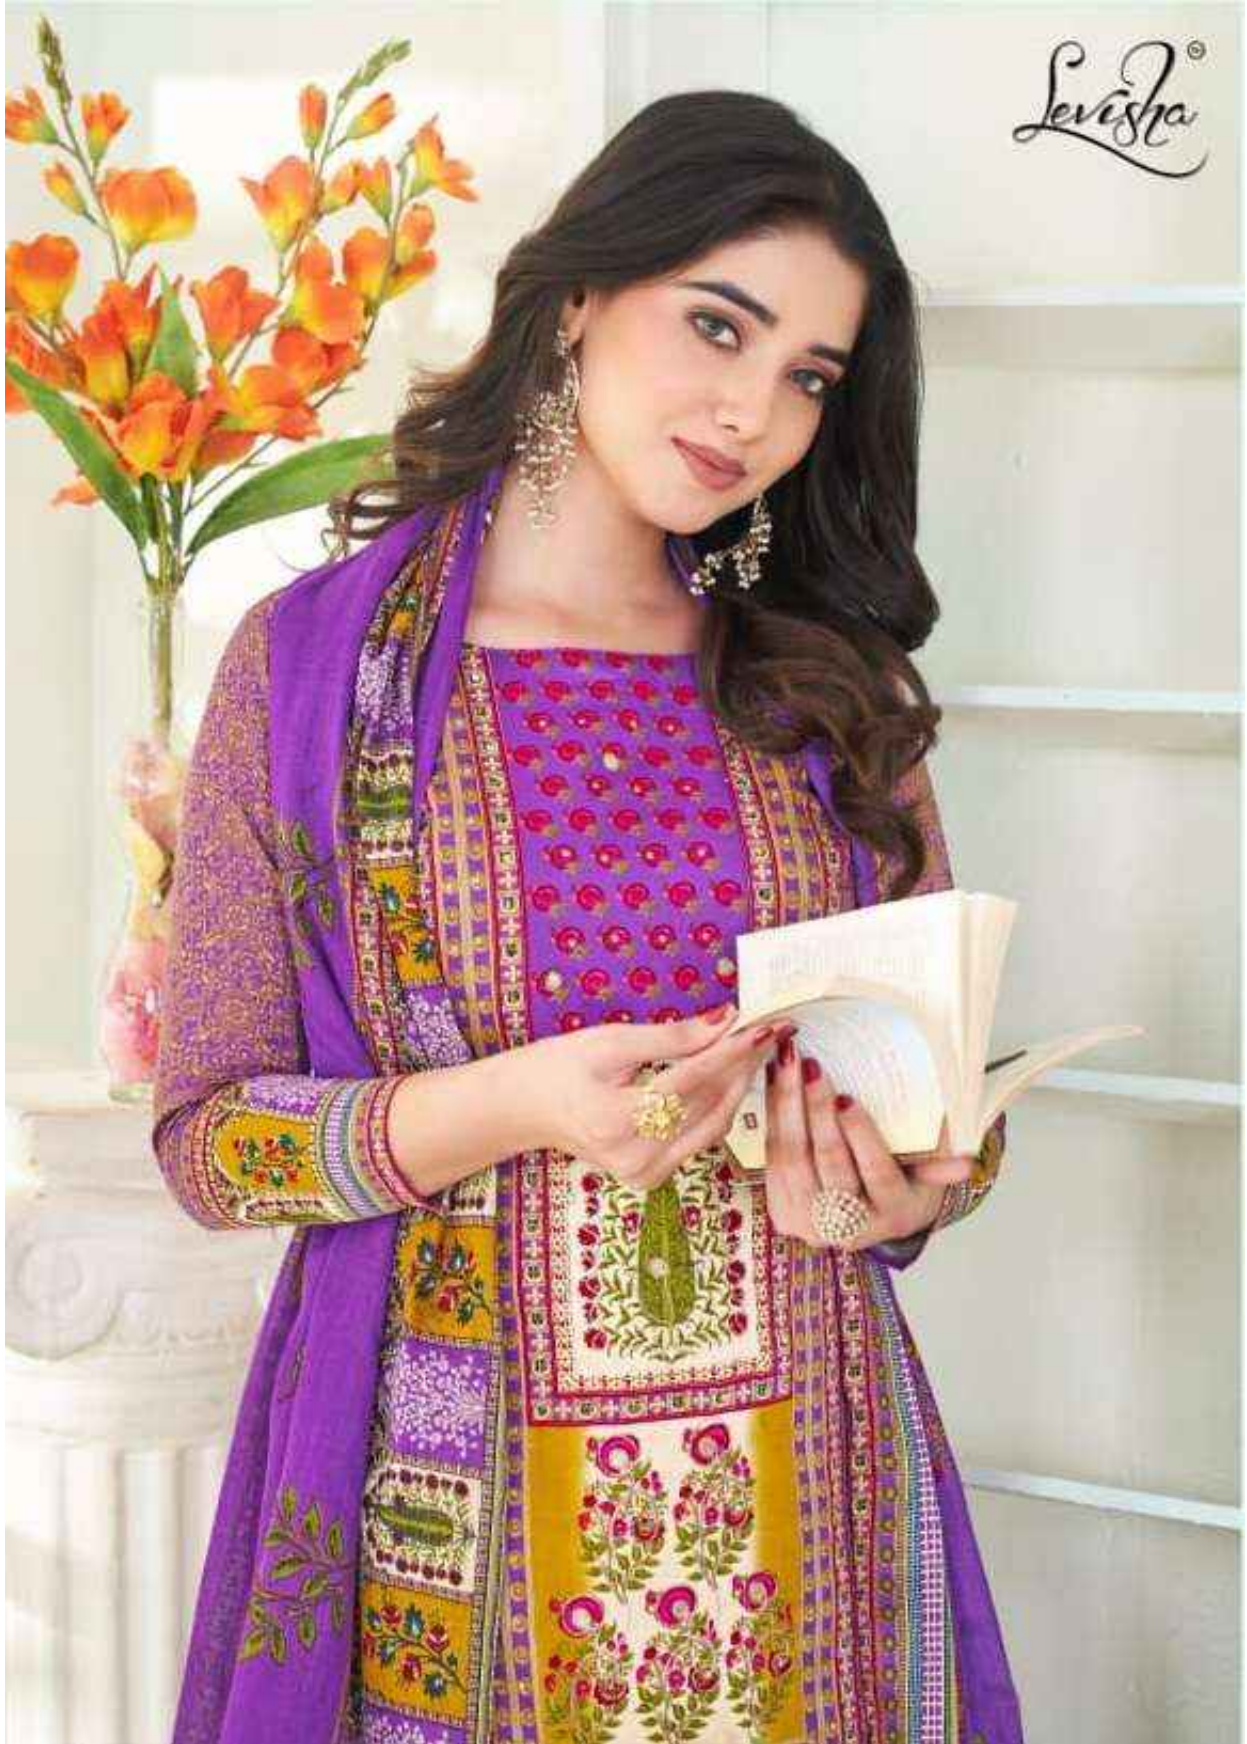

# BELA

TOP : Jam Cotton Silk Digital Dupatta With Hand Work

BOTTOM : Ryon Dyed

DUPATTA : Mal Mal Cotton Printed Dupatta

D.NO.1003

# BELA

**TOP :** Jam Cotton Silk Digital Dupatta With Hand Work

**BOTTOM :** Ryon Dyed

**DUPATTA :** Mal Mal Cotton Printed Dupatta

D.NO.1002

# BELA

**TOP :** Jam Cotton Silk Digital Dupatta With Hand Work

**BOTTOM :** Ryon Dyed

**DUPATTA :** Mal Mal Cotton Printed Dupatta

D.NO.1001