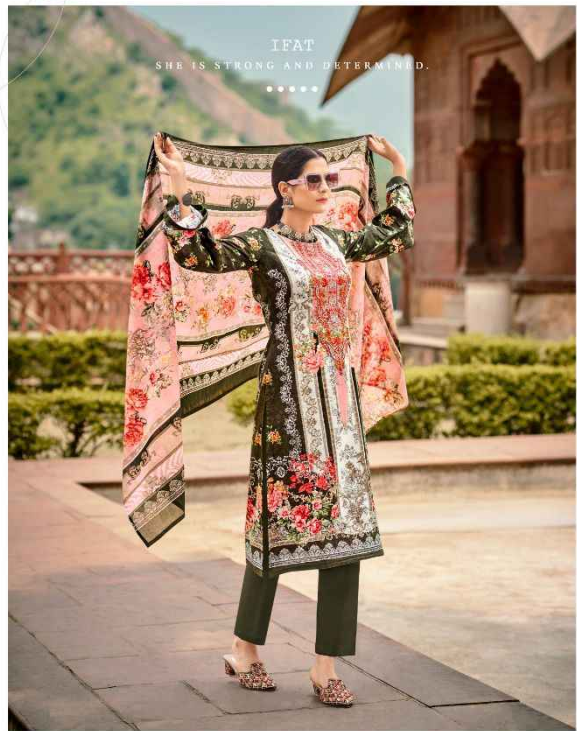

ریاض آرٹس
RIAZ ARTS
The Legacy Lane