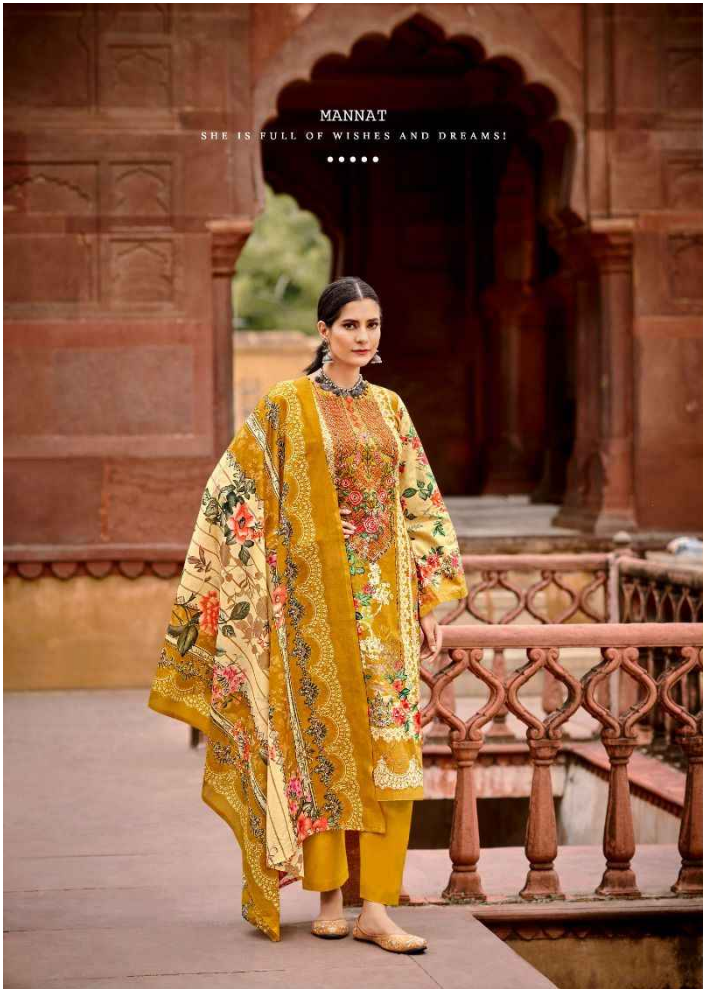

ریاض آرٹس
RIAZ ARTS
The Legacy Lives

KHWAB
SHE IS A BEAUTIFUL ASPIRATION!
•••••

IBADAAT | 24001

NOOR
SHE SHINES BRIGHT LIKE MOON.

IBADAAT | 24002

ریاض آرٹس
RIAZ ARTS
The Legacy Lane

MANNAT
SHE IS FULL OF WISHES AND DREAMS!
.....