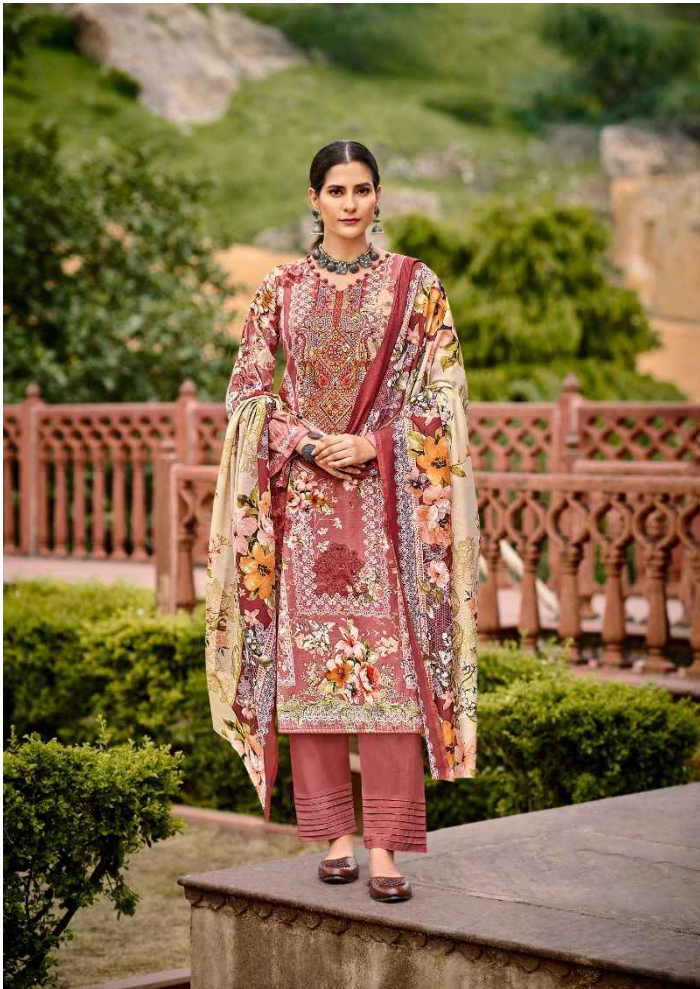

ریاض آرٹس
RIAZ ARTS
The Legacy Lives

KHWAB
SHE IS A BEAUTIFUL ASPIRATION!
•••••

IBADAAT | 24001

NOOR
SHE SHINES BRIGHT LIKE MOON.

IBADAAT | 24002

ریاض آرٹس
RIAZ ARTS
The Legacy Lane

MANNAT
SHE IS FULL OF WISHES AND DREAMS!
.....