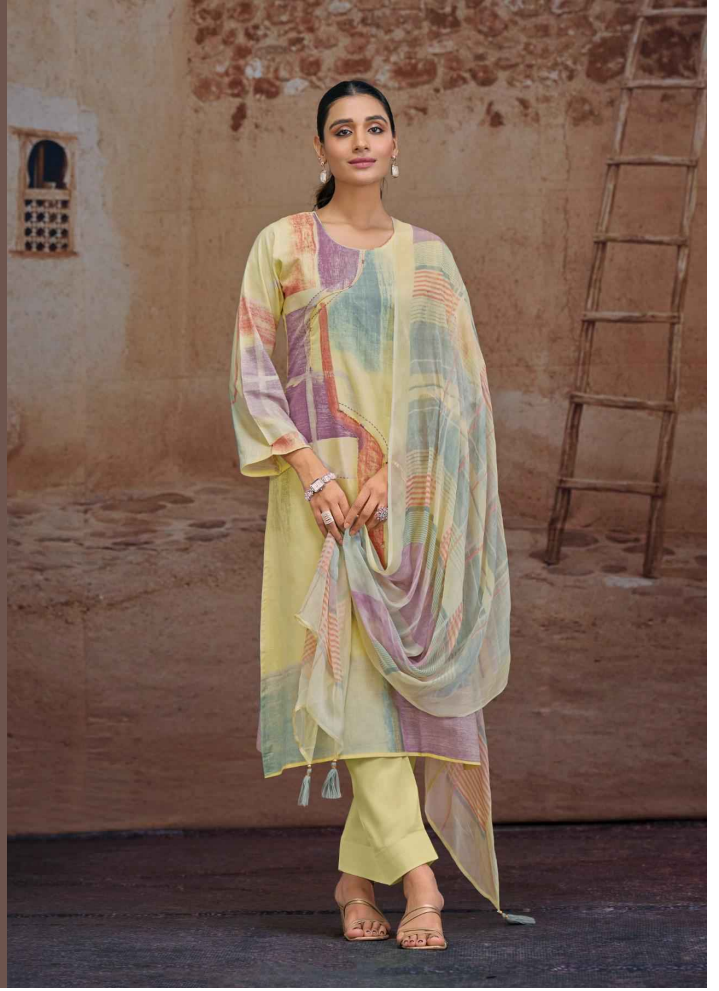

KILORY
Trends
1334