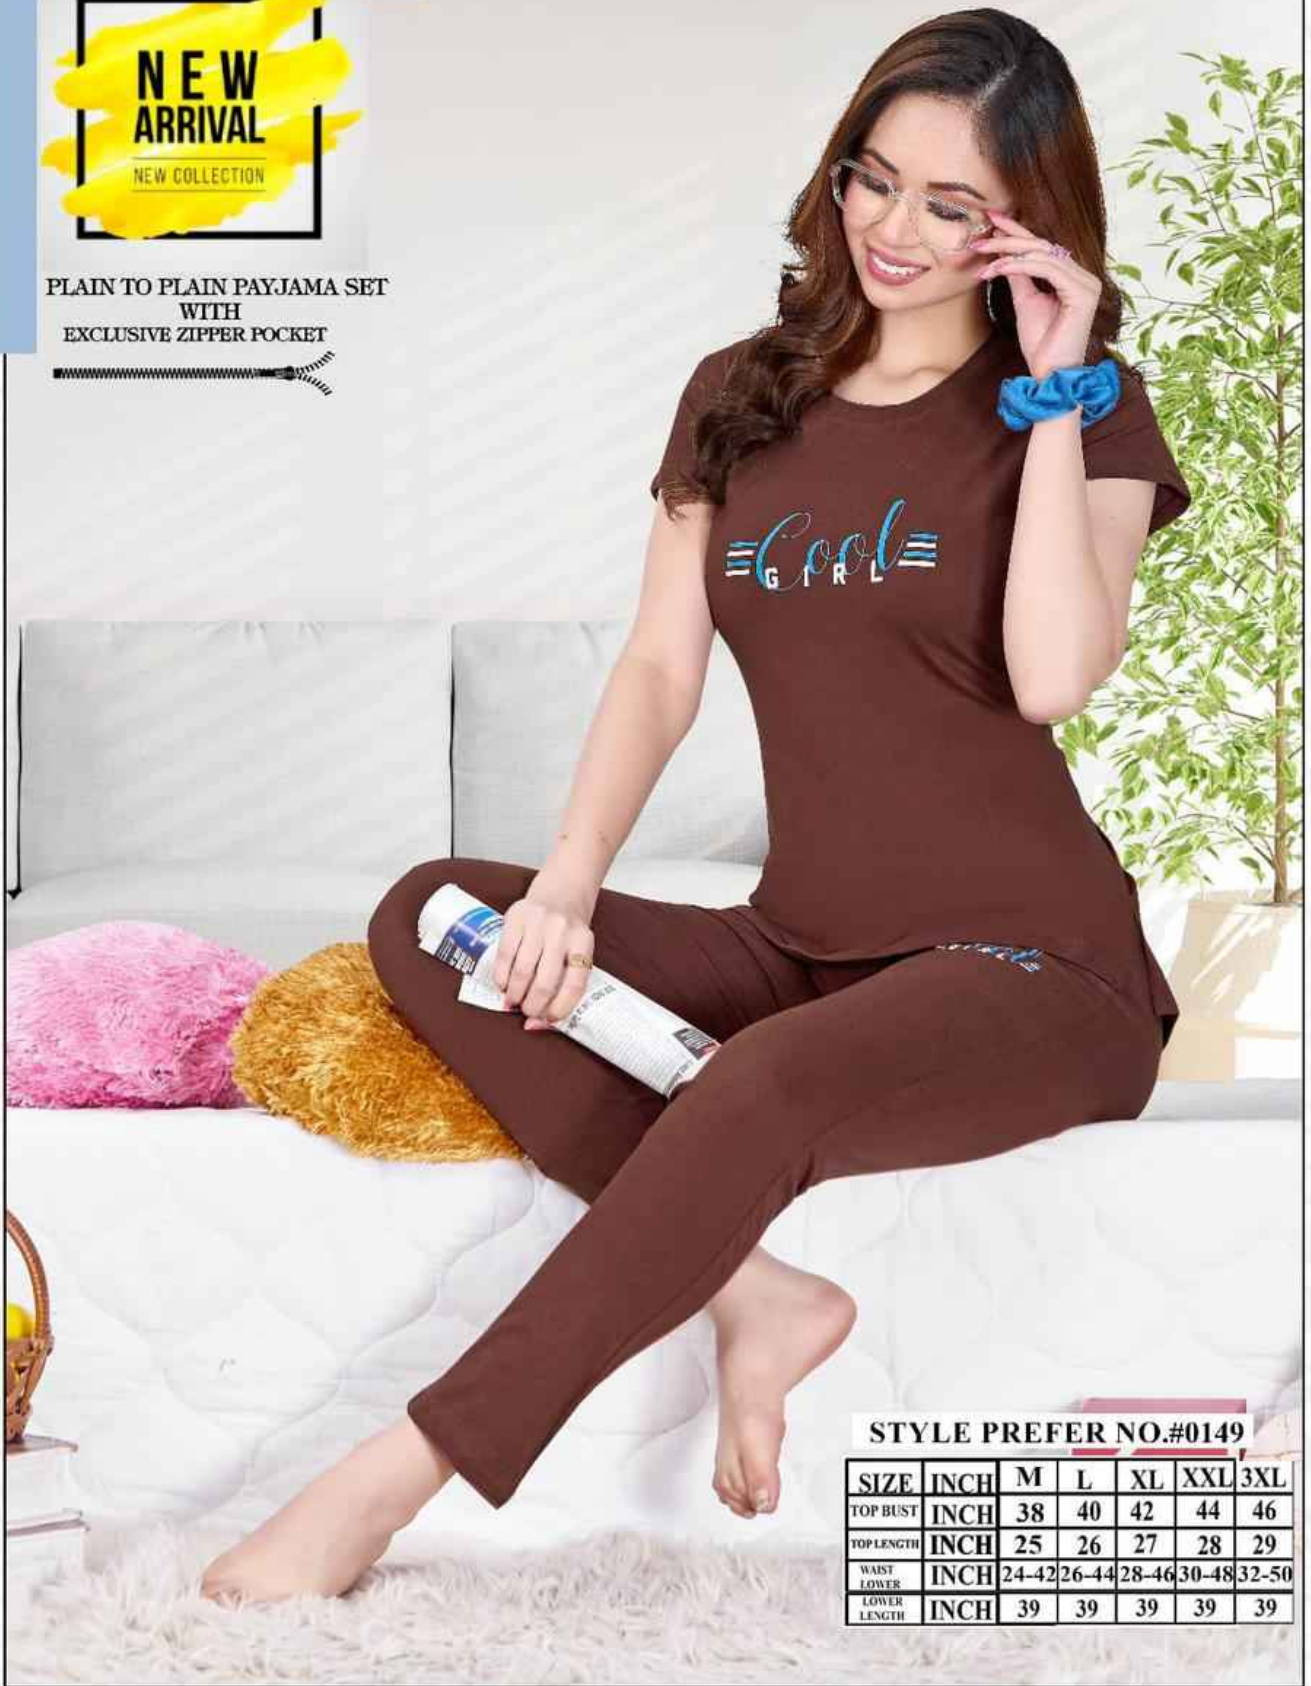

PREMIUM

NEW
ARRIVAL

NEW COLLECTION

PLAIN TO PLAIN PAYJAMA SET
WITH
EXCLUSIVE ZIPPER POCKET

STYLE REFER NO.#0149

SIZE	INCH	M	L	XL	XXL	3XL
TOP BUST	INCH	38	40	42	44	46
TOP LENGTH	INCH	25	26	27	28	29
WAIST LOWER	INCH	24-42	26-44	28-46	30-48	32-50
LOWER LENGTH	INCH	39	39	39	39	39