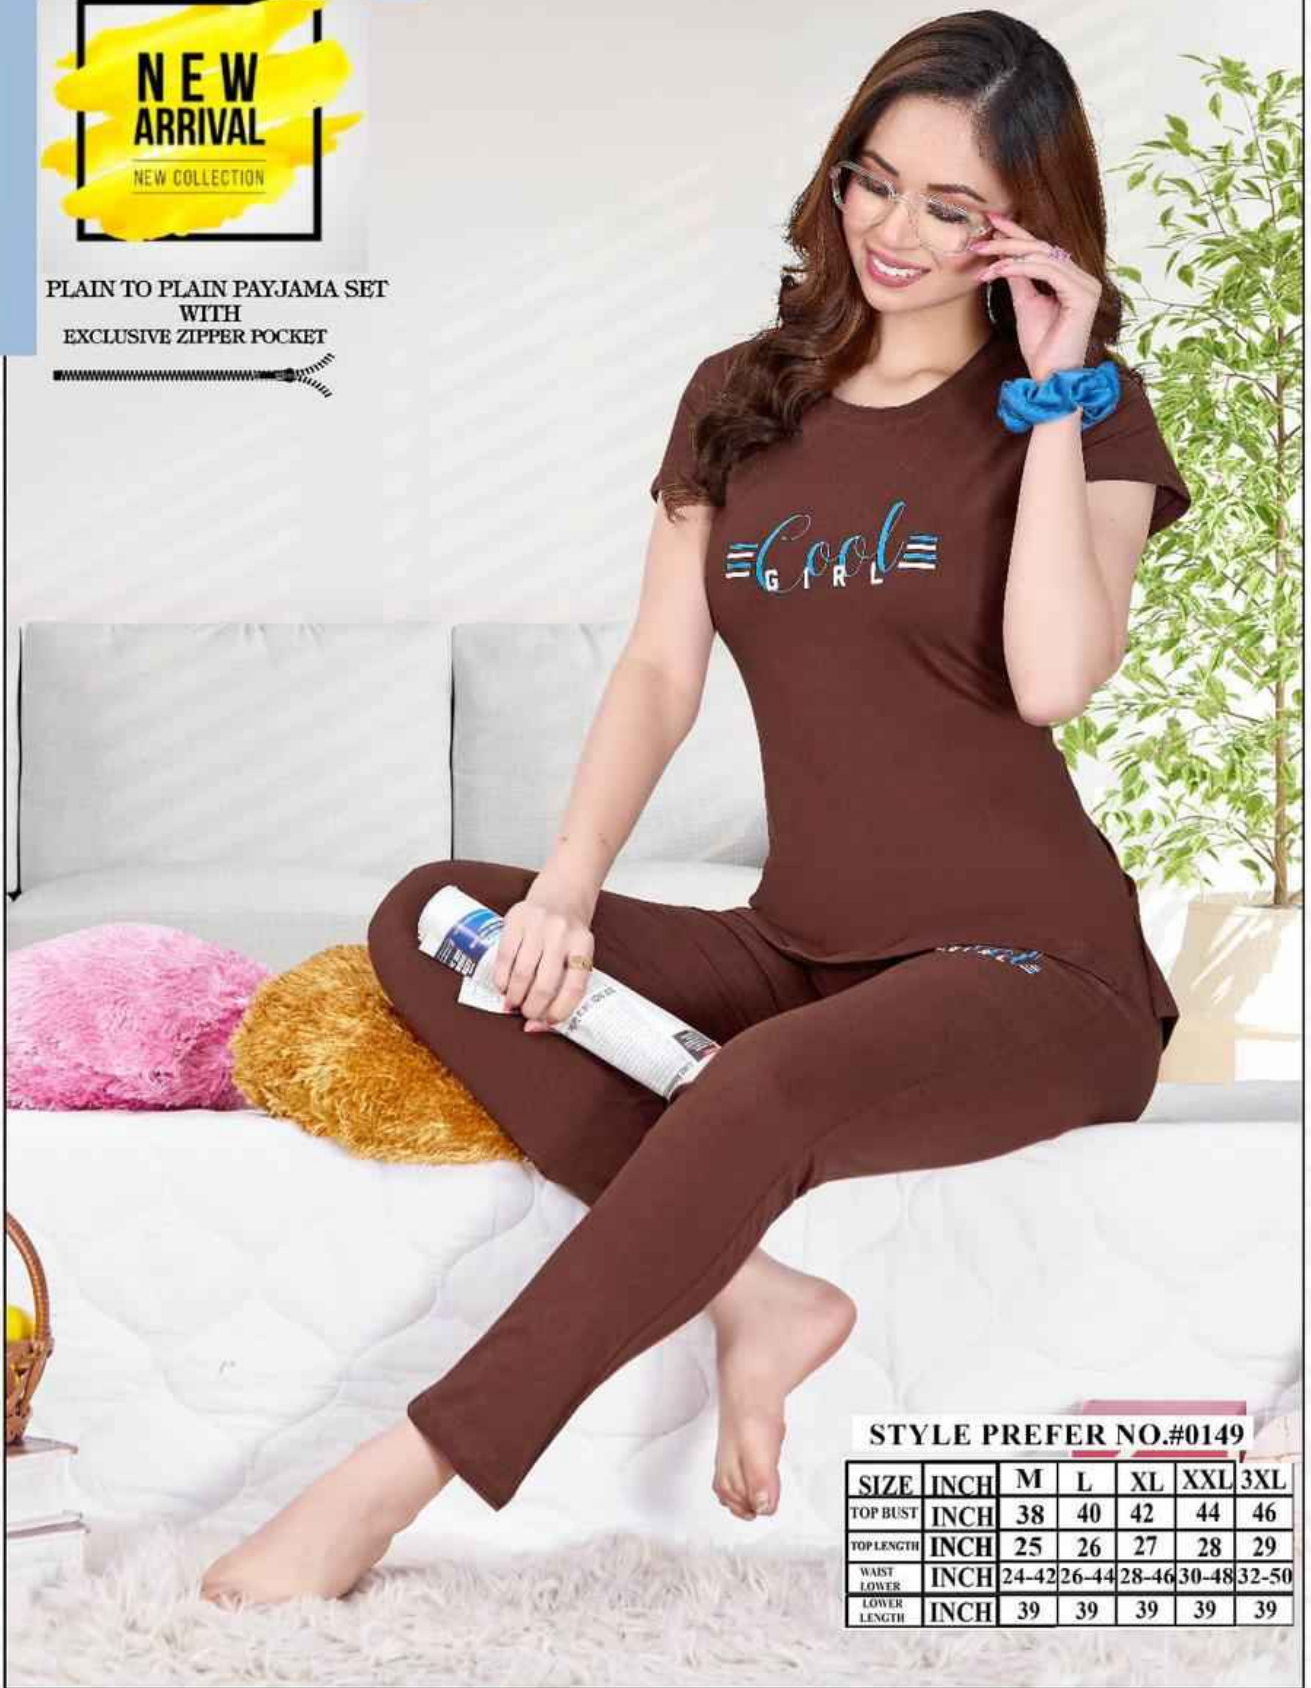

PREMIUM

NEW
ARRIVAL

NEW COLLECTION

PLAIN TO PLAIN PAYJAMA SET
WITH
EXCLUSIVE ZIPPER POCKET

STYLE REFER NO.#0149

SIZE	INCH	M	L	XL	XXL	3XL
TOP BUST	INCH	38	40	42	44	46
TOP LENGTH	INCH	25	26	27	28	29
WAIST LOWER	INCH	24-42	26-44	28-46	30-48	32-50
LOWER LENGTH	INCH	39	39	39	39	39