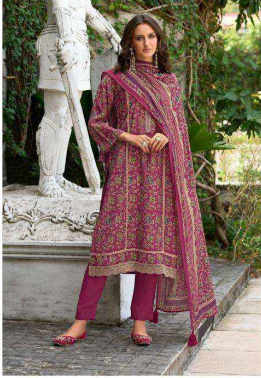

 **IBIZA**
"A lifestyle to follow"

RONICA

PREMIUM EDITION

IBIZA
"A lifestyle to follow"

RONICA - 11197

IBIZA
A Lifestyle to Follow™

RONICA. 11191

IBIZA
BY ANITA DOLY

PURE VISCOSE MUSLINE DIGITAL PRINT

BOTTOM

PURE VISCOSE MUSLINE

DESIGN : 8

RATE : 1195/-

TOTAL : 9560 +GST

RONICA . 11191

RONICA . 11192

RONICA . 11195

RONICA . 11196

RONICA . 11193

RONICA . 11194

RONICA . 11197

RONICA . 11198

 **IBIZA**
"A lifestyle to follow"

RONICA