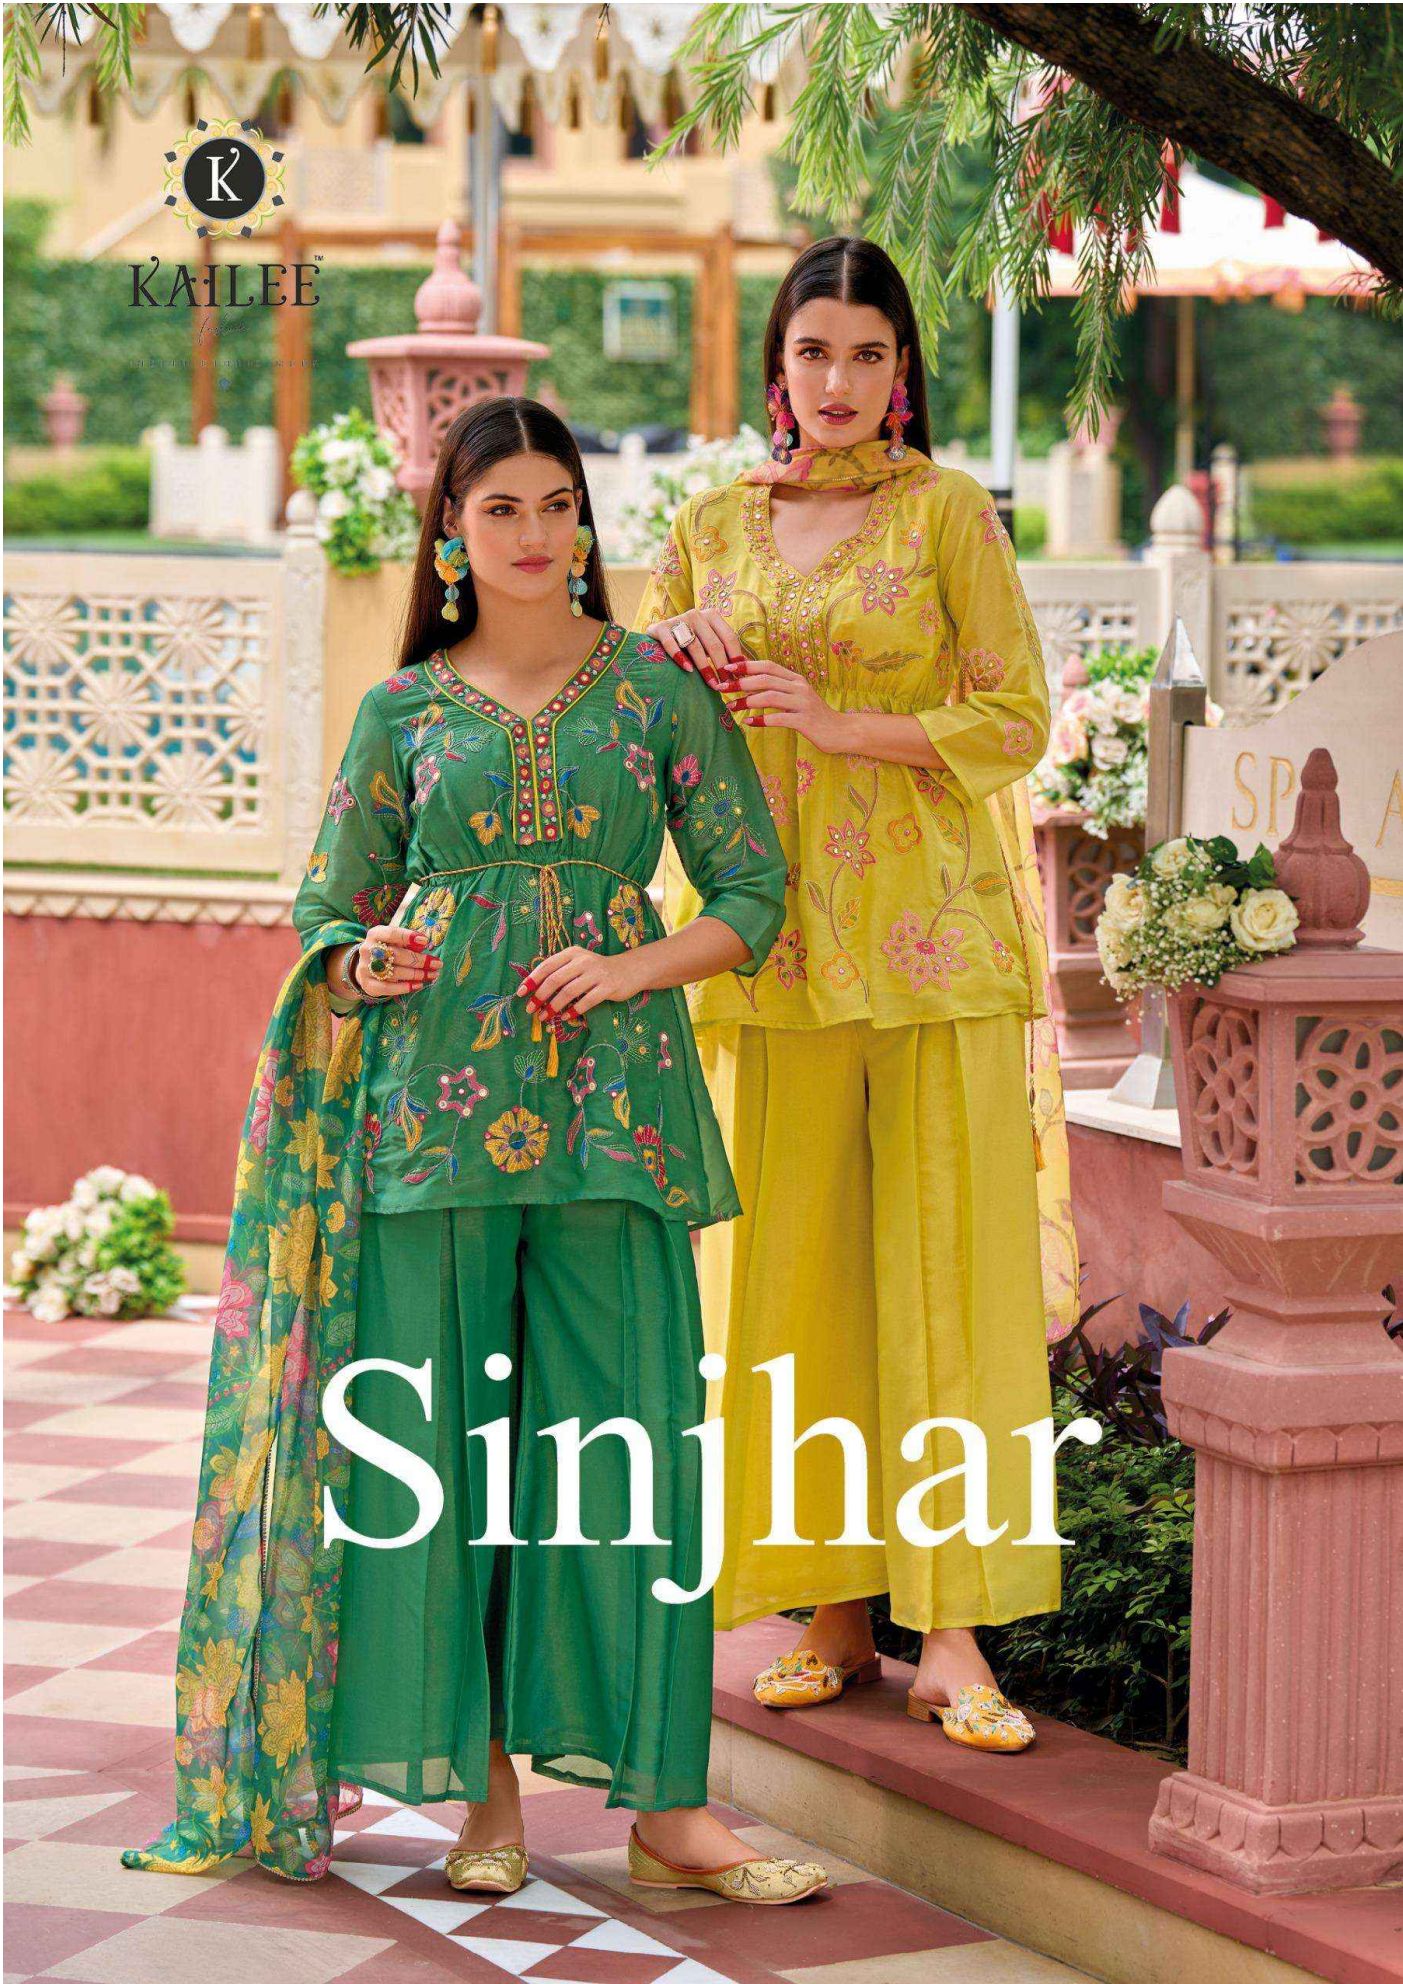

K' AILEE™

DESIGNER
CLOTHING FOR WOMEN

Sinjhar

42791

KALEE

INDIAN ETHNIC WEAR

42792

KAILEE™

42793

42791

42792

42793

42794

Sinjhar

KALEE™

DESIGNER
CLOTHING FOR WOMEN