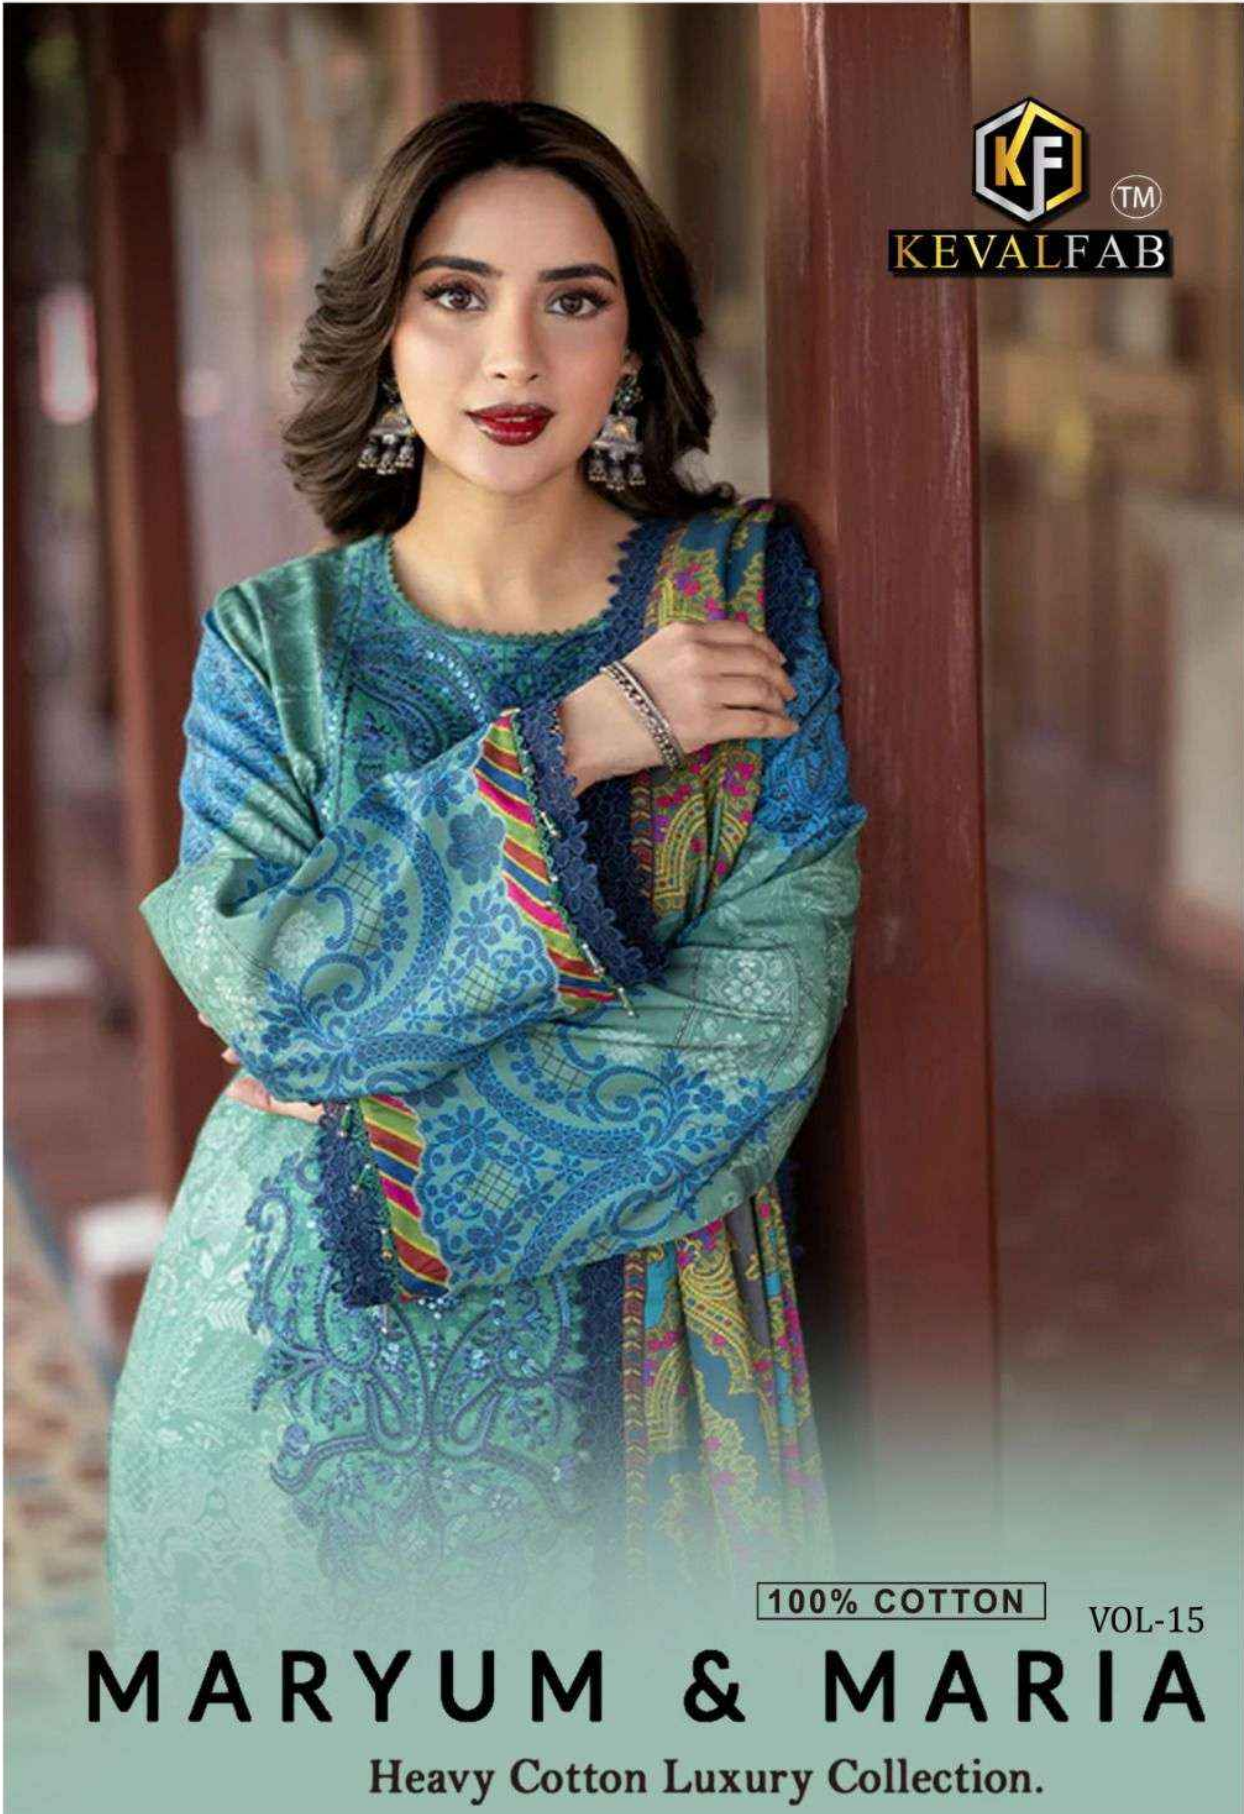

KEVALFAB

100% COTTON

VOL-15

MARYUM & MARIA

Heavy Cotton Luxury Collection.