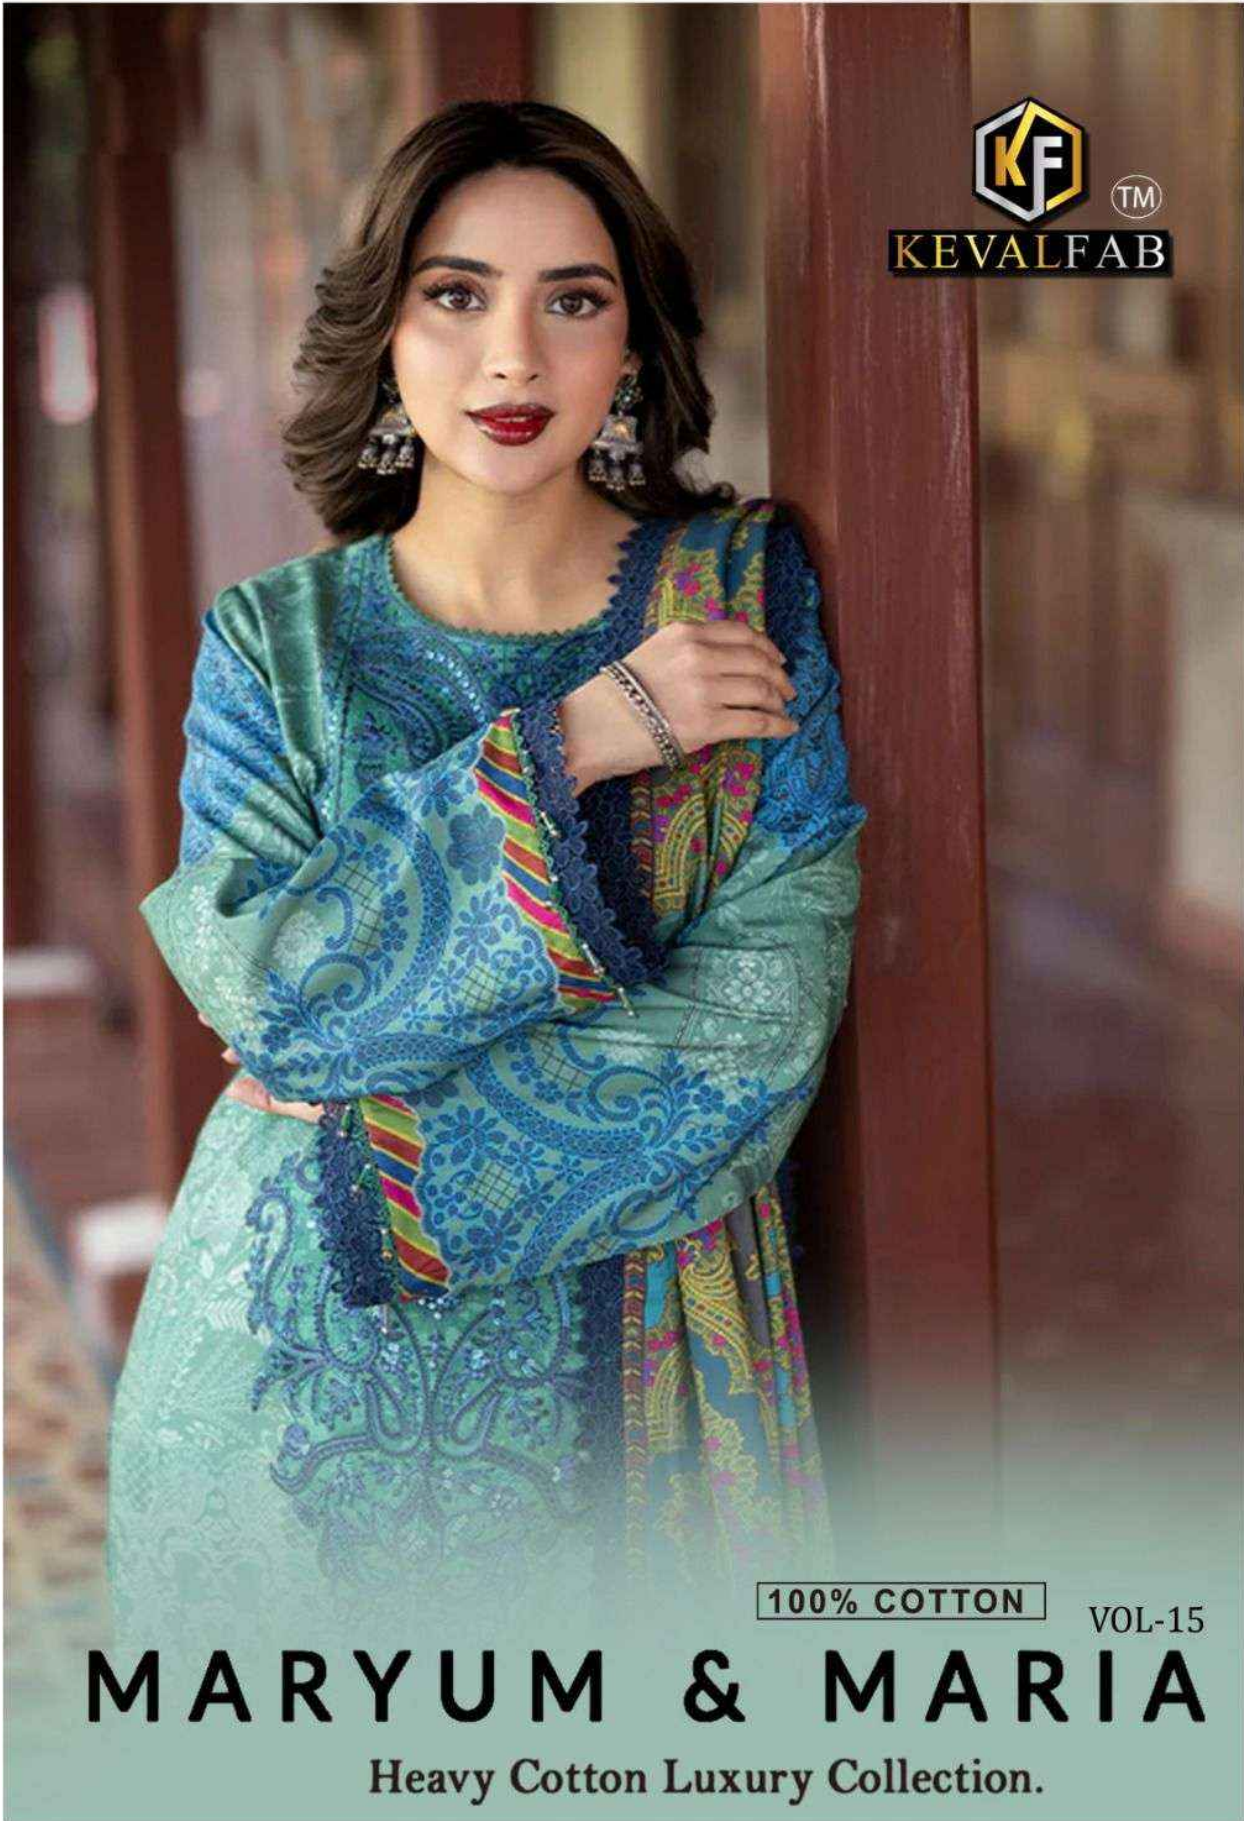

TM

KEVALFAB

100% COTTON

VOL-15

MARYUM & MARIA

Heavy Cotton Luxury Collection.