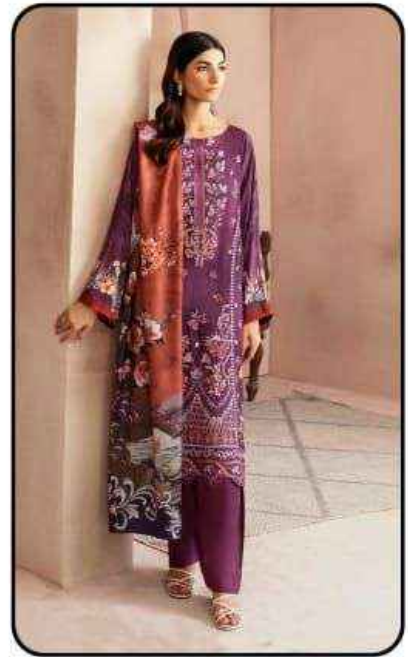

Style
4006

4001

4002

4003

4004

4005

4006

TOP

Pure Lawn Cotton - (2.40 MTR APX.)

DUPATTA

Mal-Mal Cotton - (2.25 MTR APX.)

BOTTOM

Pure Lawn Cotton - (2.00 MTR APX.)

Madhav[®]
Fashion

AL-ZOHAI B
VOL-04
EXCLUSIVE LAWN COLLECTION

Madhav[®]
Fashion