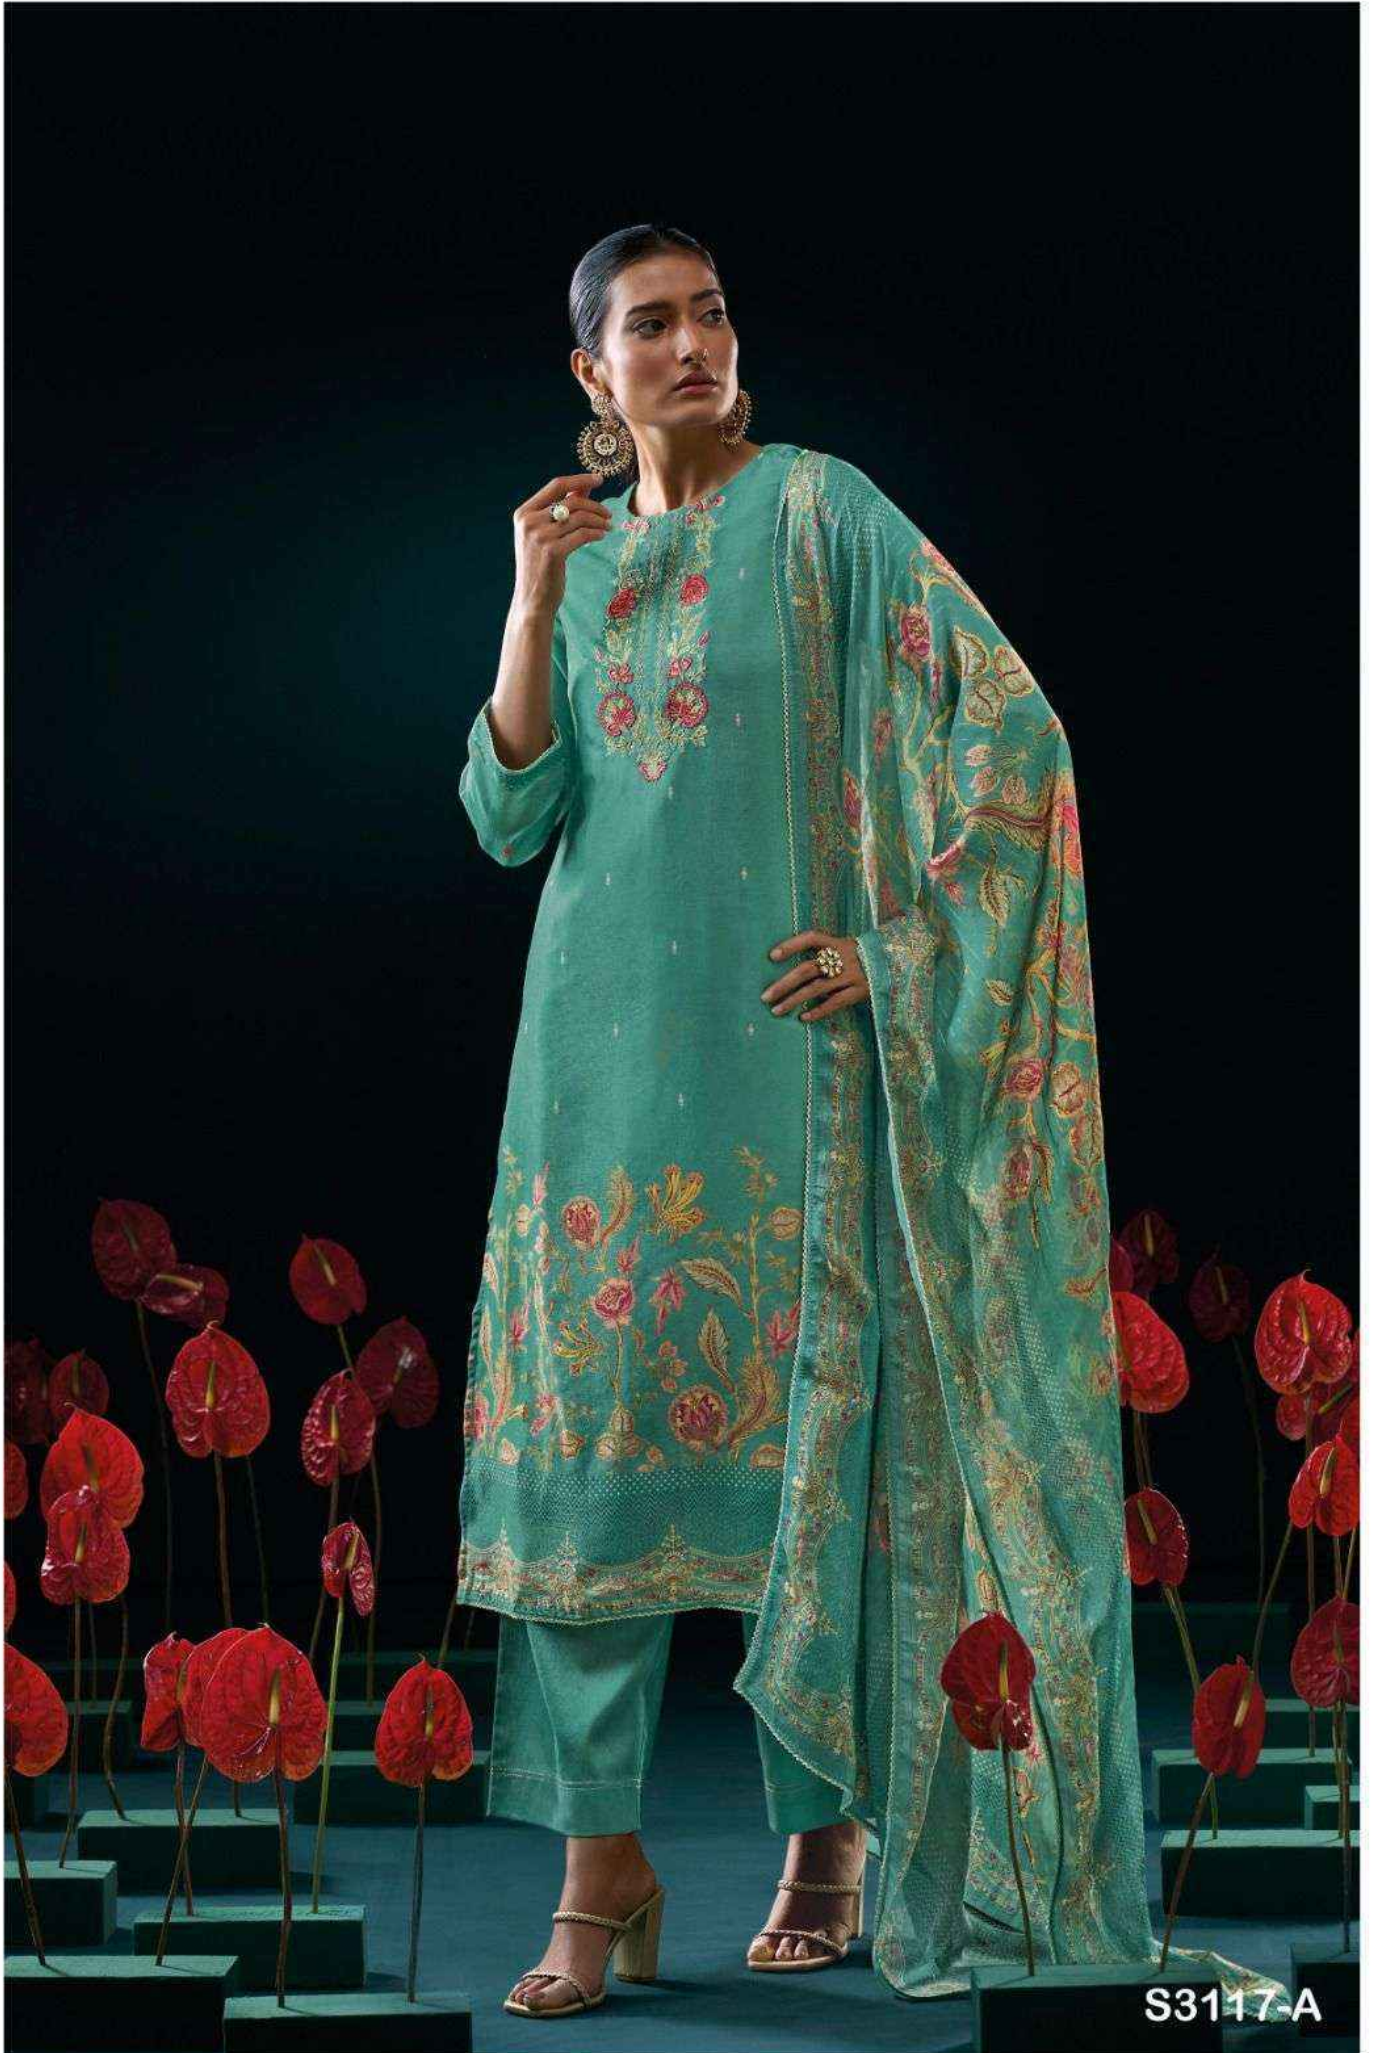

Ganga®

PRODUCT NAME	<b>FRAIDE</b>
D.NO.	S3117
DESCRIPTION	<b>TOP</b> PREMIUM PURE BEMBERG GADWAL SILK JACQUARD PRINTED WITH EMBROIDERY & JARI CROCHET LACE. <b>BOTTOM</b> PREMIUM VISCOSE SILK SOLID COLOR. <b>DUPATTA</b> PREMIUM PURE ORGANZA SILK JACQUARD PRINTED WITH JARI CROCHET LACE.
HSN CODE	<b>540834</b>
WHOLESALE PRICE	<b>2295/- EACH+GST(EXTRA)</b>