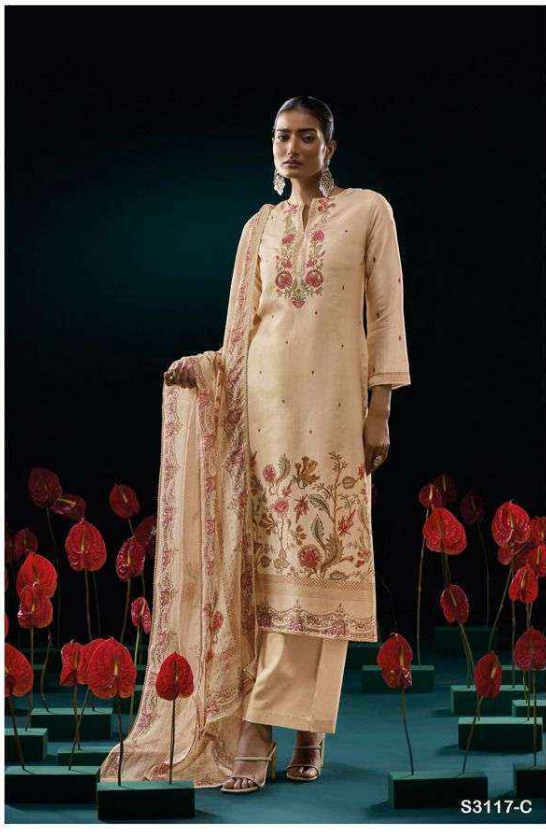

Ganga®

PRODUCT NAME	<b>FRAIDE</b>
D.NO.	S3117
DESCRIPTION	<b>TOP</b> PREMIUM PURE BEMBERG GADWAL SILK JACQUARD PRINTED WITH EMBROIDERY & JARI CROCHET LACE. <b>BOTTOM</b> PREMIUM VISCOSE SILK SOLID COLOR. <b>DUPATTA</b> PREMIUM PURE ORGANZA SILK JACQUARD PRINTED WITH JARI CROCHET LACE.
HSN CODE	<b>540834</b>
WHOLESALE PRICE	<b>2295/- EACH+GST(EXTRA)</b>

S3117-A

S3117-B

S3117-D

Ganga®

S3117-C

Ganga®  
Fraide  
S3117

Ganga®

Ganga®