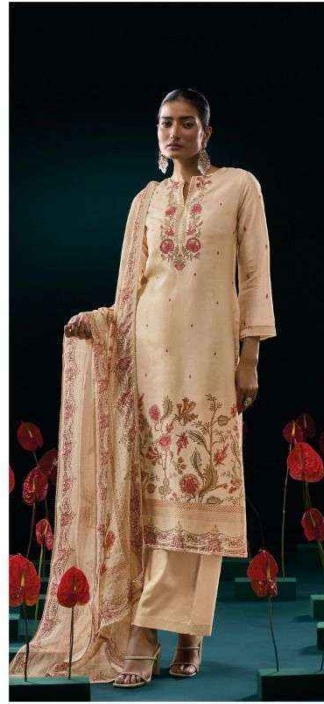

S3117-C

Ganga®
Fraide
S3117- A/B/C/D