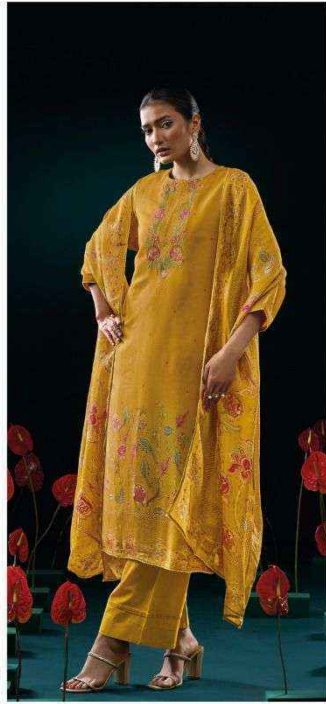

S3117-B

Ganga®
Fraide
S3117- A/B/C/D