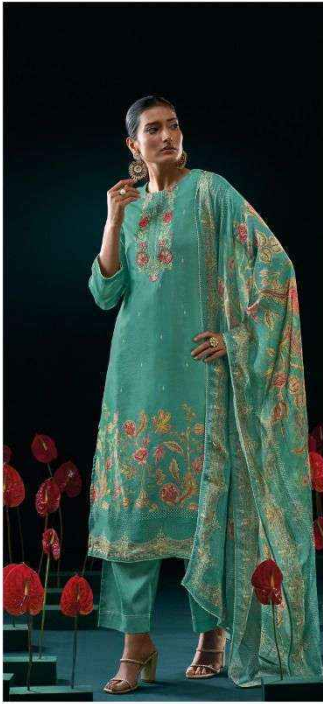

S3117-A

Ganga®
Fraide
S3117- A/B/C/D