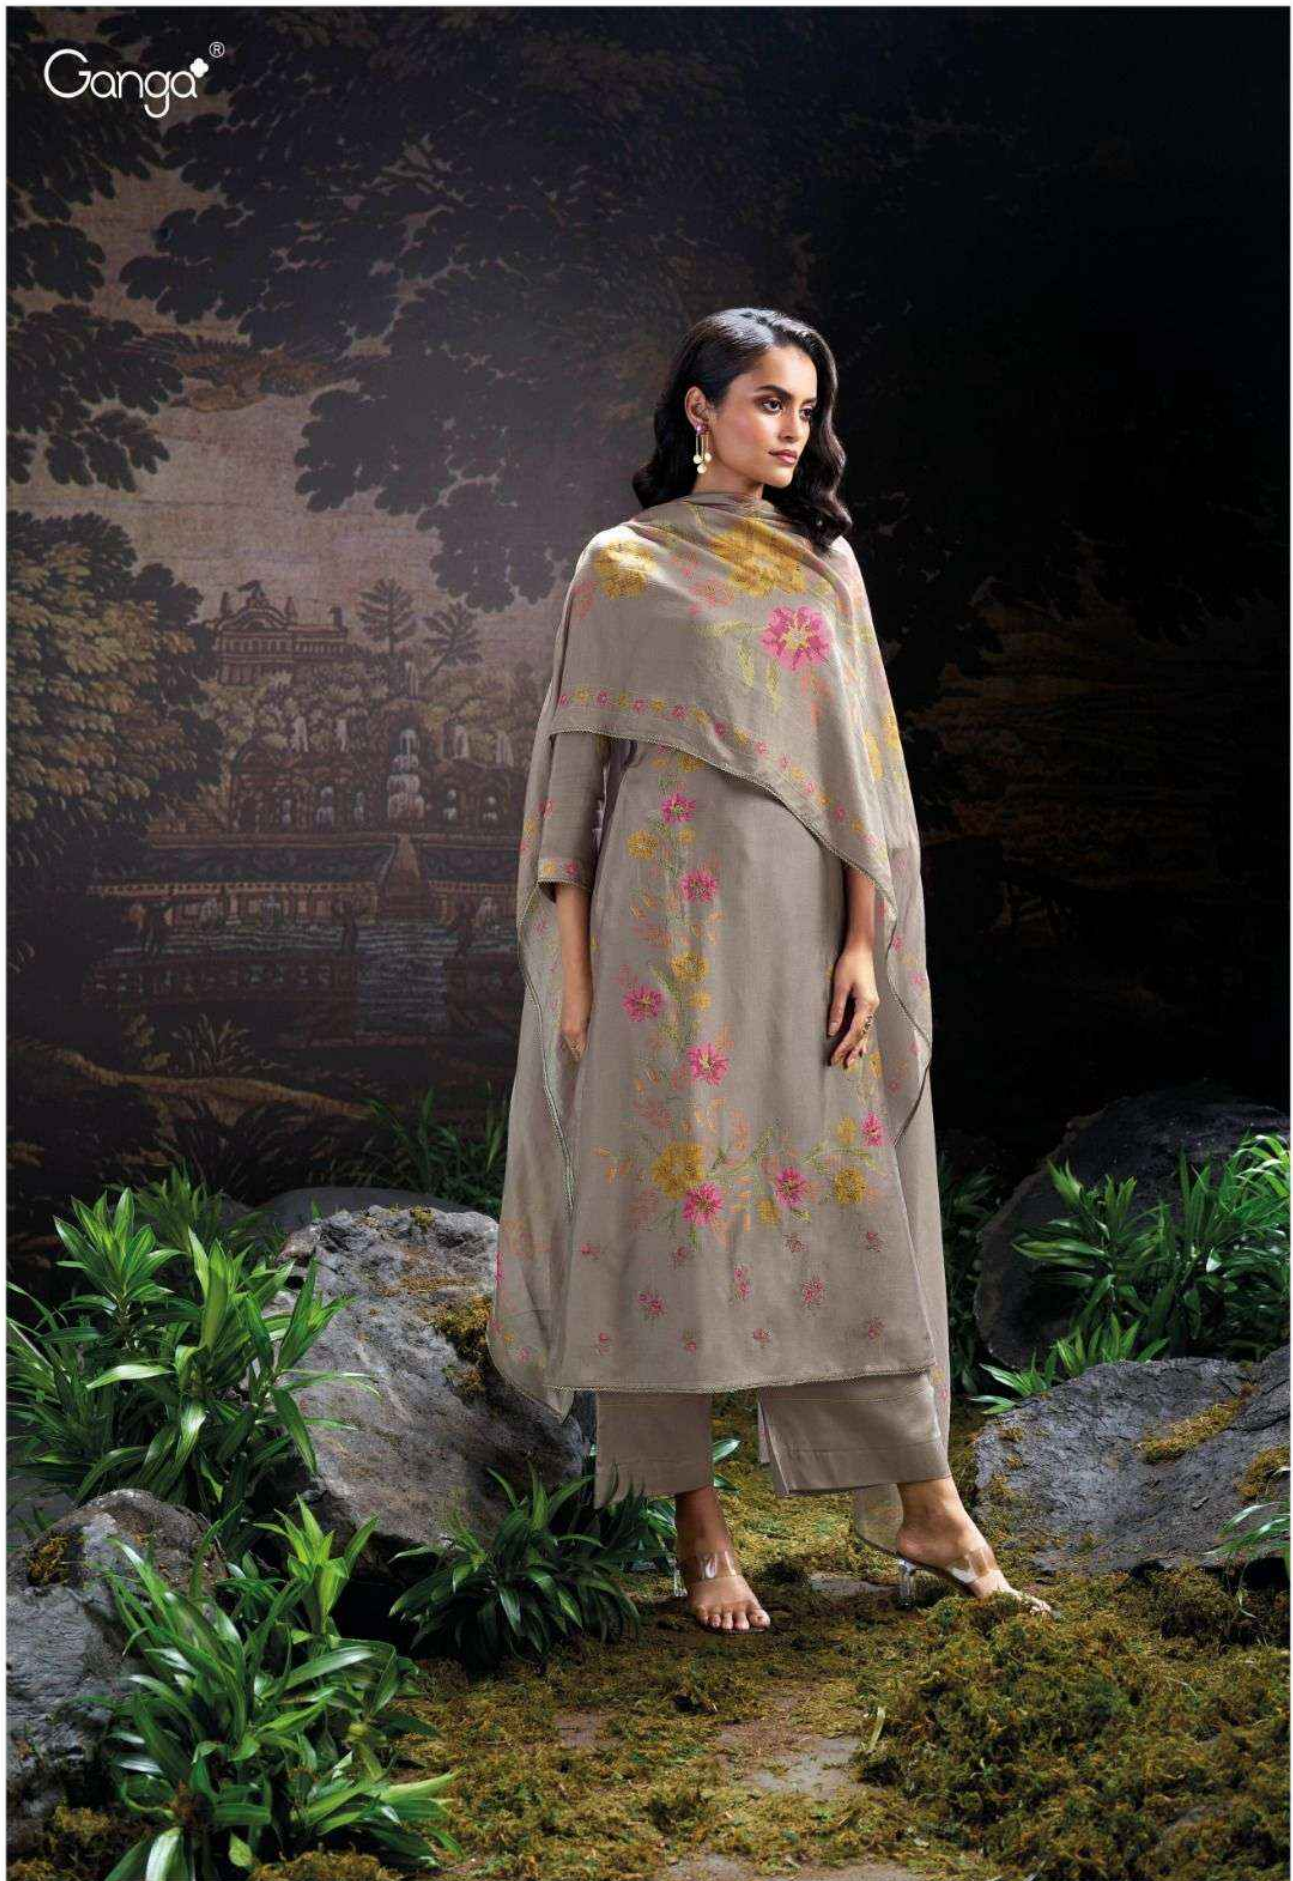

PRODUCT NAME	ONORA
D.NO.	C2099 TO C2104
DESCRIPTION	<p>TOP PREMIUM PURE BEMBERG RUSSIAN PRINTED WITH HAND EMBROIDERY, EMBROIDERY, HAND WORK & JARI CROCHET LACE.</p> <p>BOTTOM PREMIUM SILK SATIN SOLID COLOR.</p> <p>DUPATTA PREMIUM PURE BEMBERG LAWN PRINTED WITH JARI CROCHET LACE & SWAROVSKI WORK.</p>
HSN CODE	540834
WHOLESALE PRICE	2410/- EACH+GST(EXTRA)