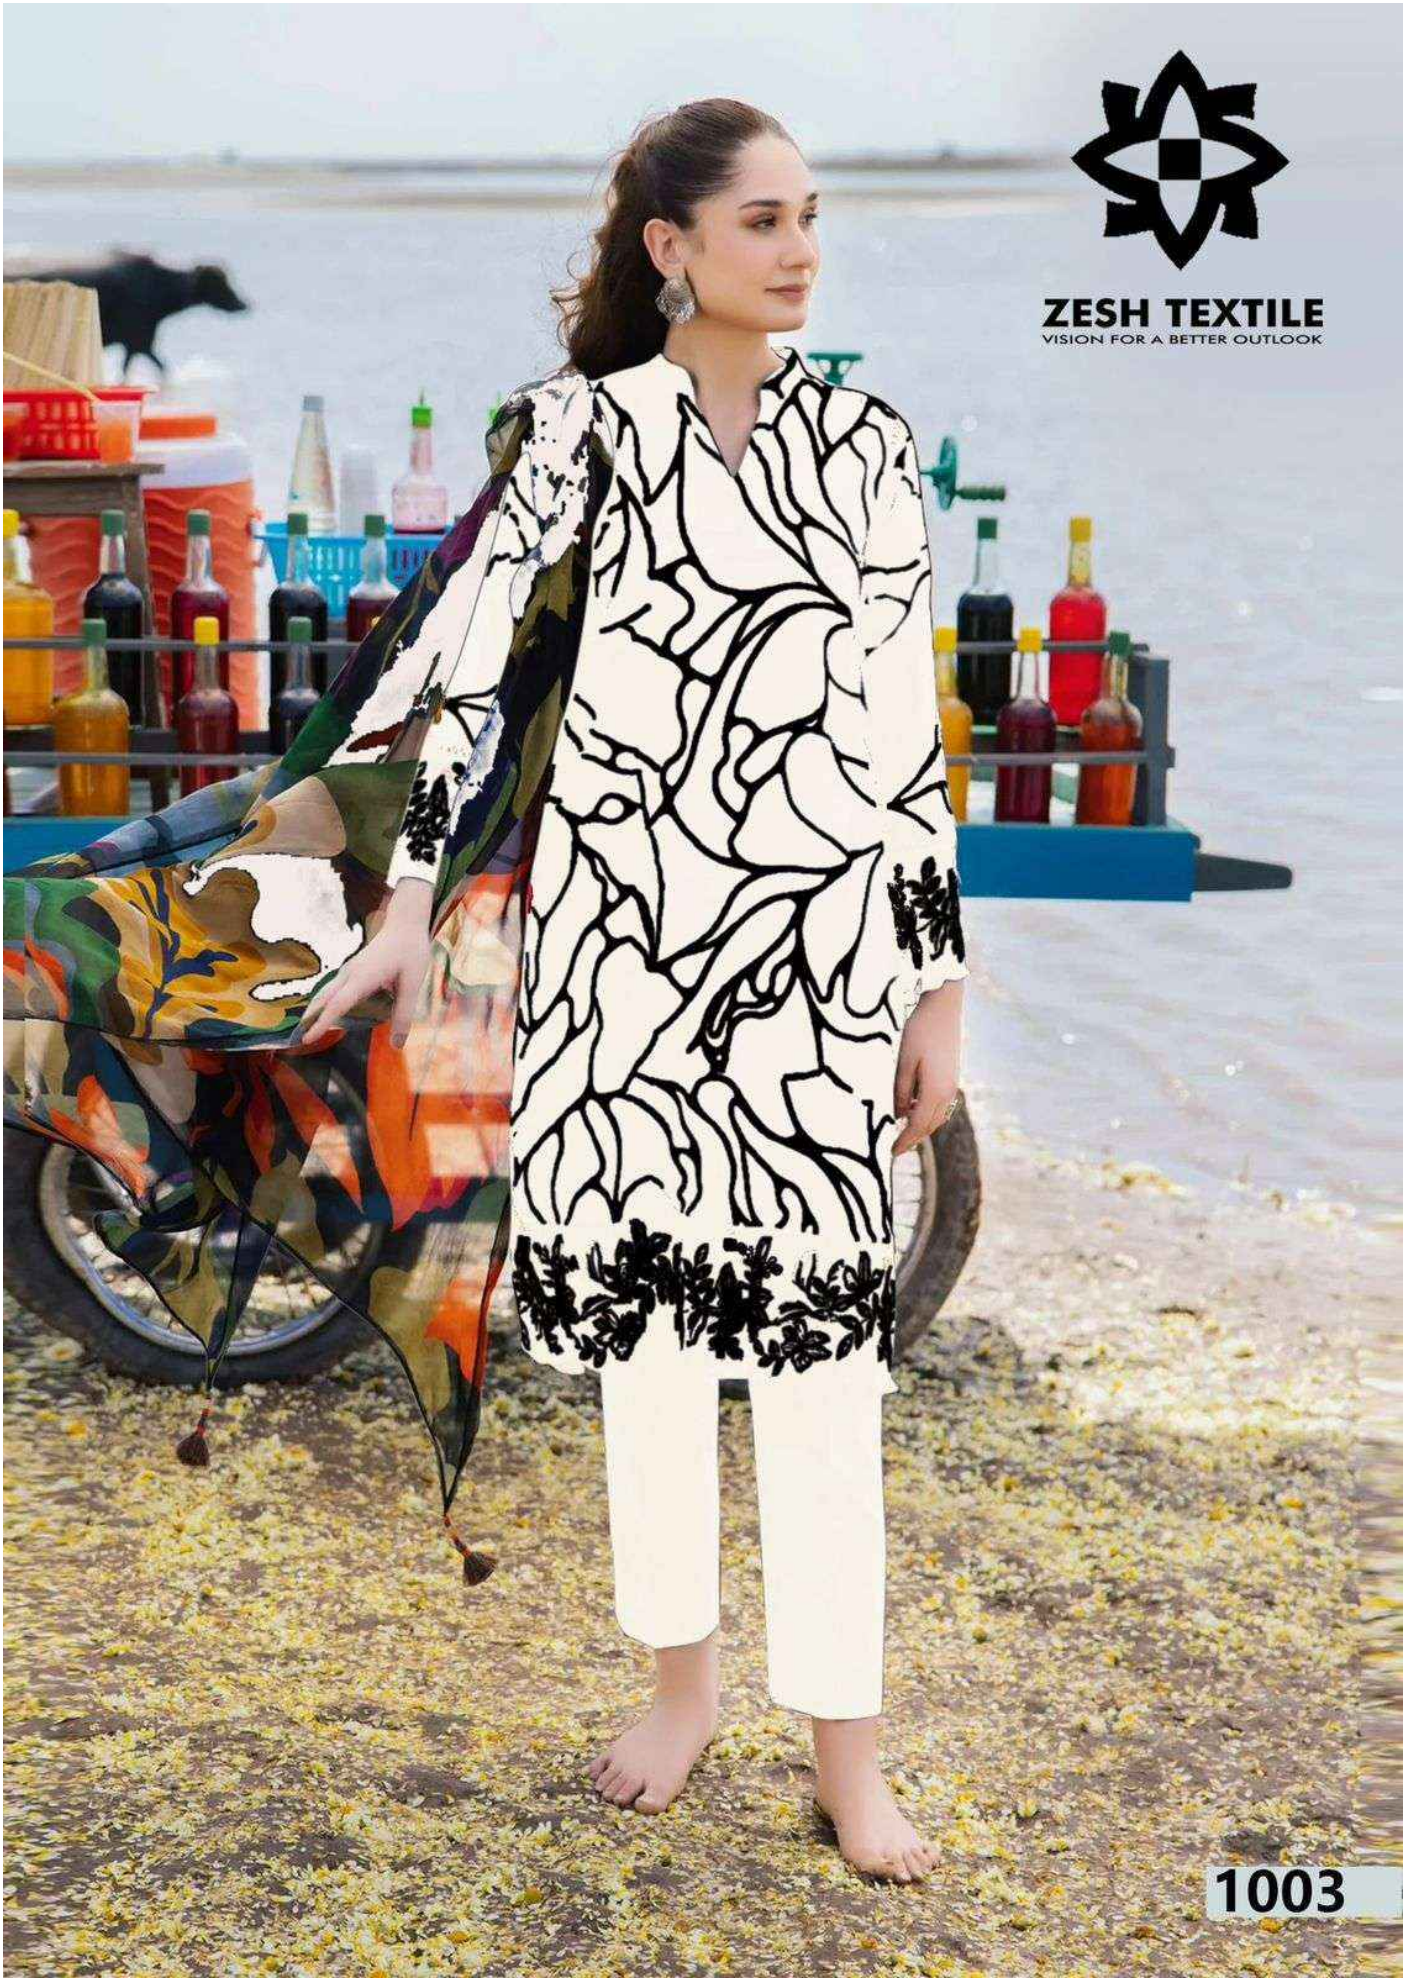

ZESH TEXTILE
VISION FOR A BETTER OUTLOOK