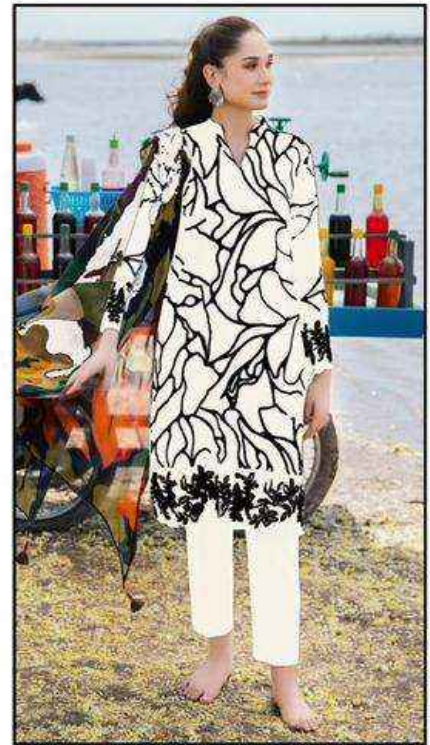

1003

ZESH TEXTILE
VISION FOR A BETTER OUTLOOK

BAROQUE

A Product By.

Gull Ahmed ORIGINAL LAWN™
LAWN COLLECTION