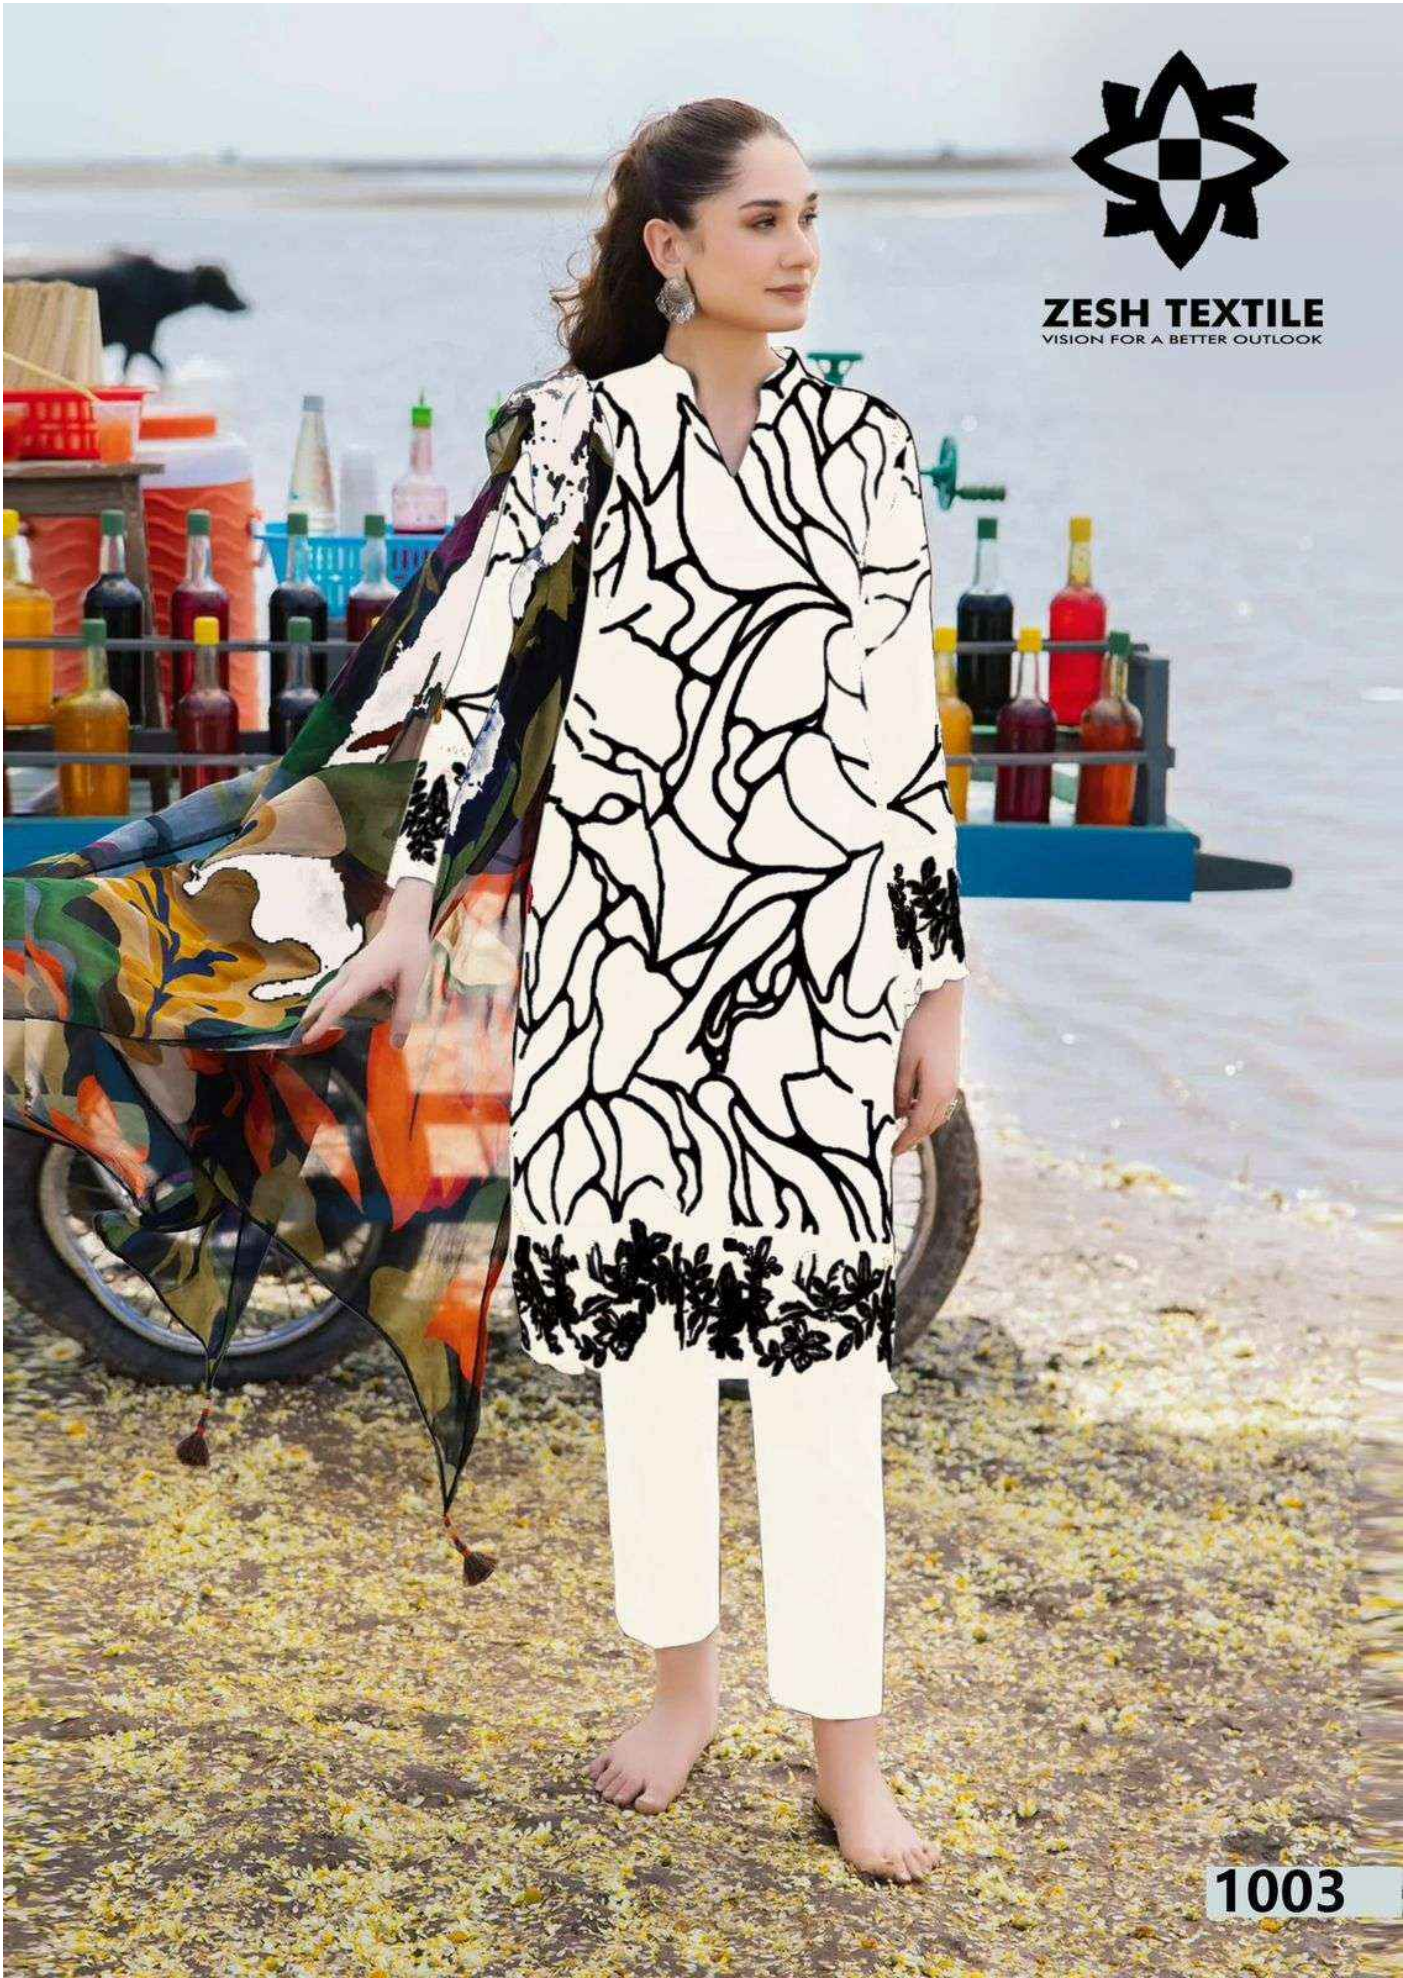

# BAROQUE

A Product By.

**Gull Ahmed** ORIGINAL LAWN<sup>TM</sup>  
LAWN COLLECTION

**ZESH TEXTILE**  
VISION FOR A BETTER OUTLOOK

**1002**

**ZESH TEXTILE**  
VISION FOR A BETTER OUTLOOK