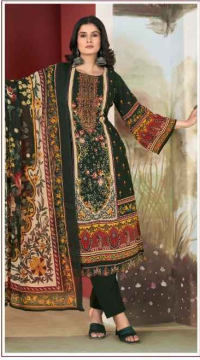

D.NO.4901

PAKIZA®
PRINTS
پاکیزہ®
پرنٹس

Libas - E - Khaas
Vol-49