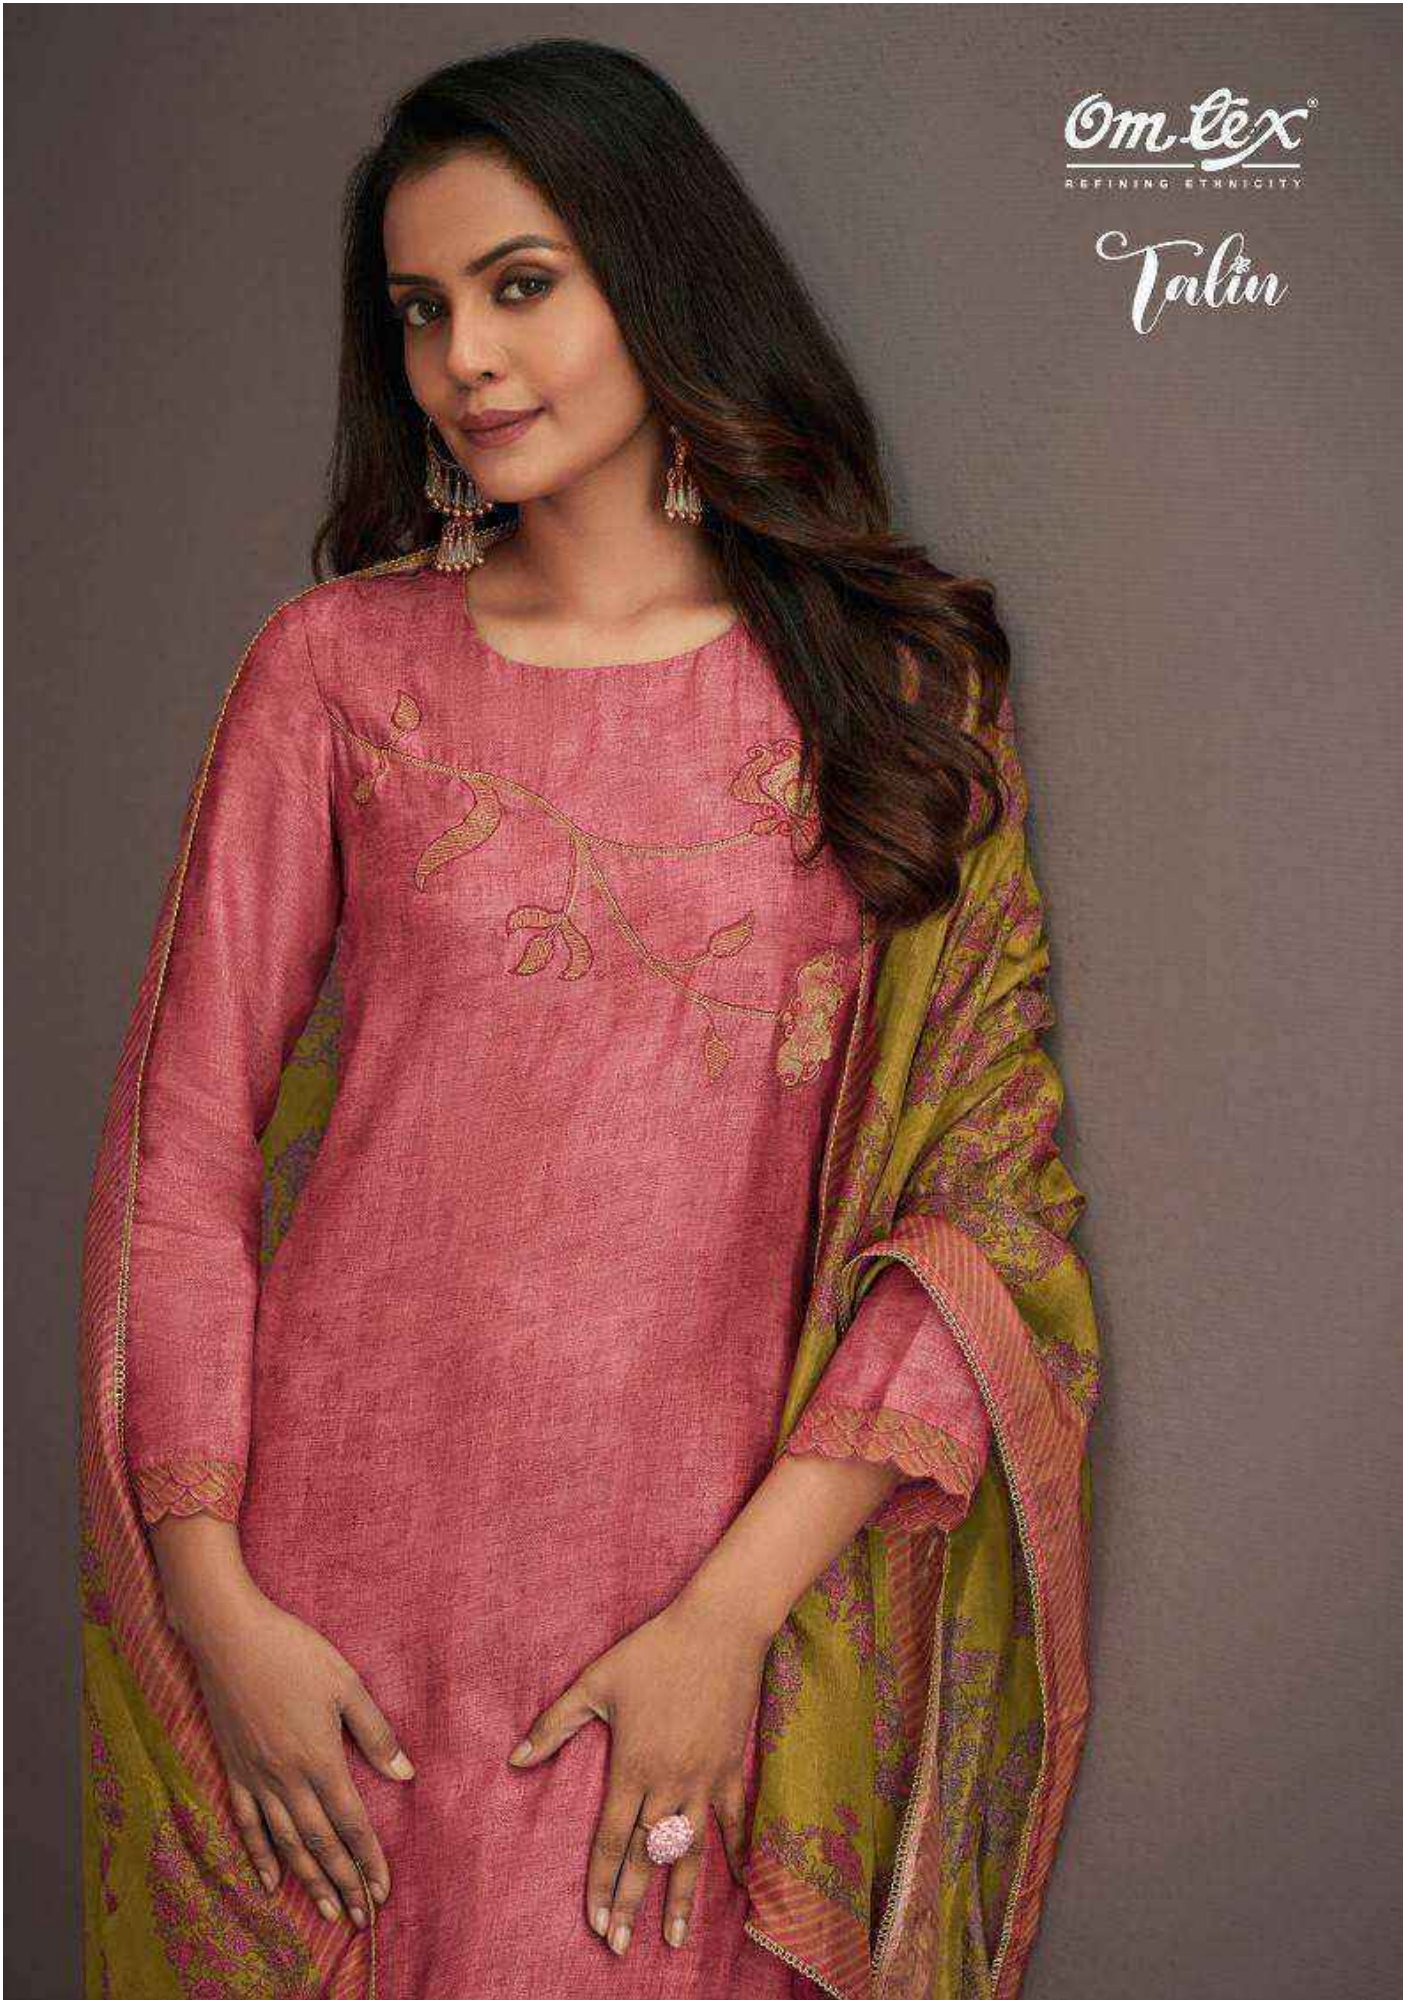

Om Lex[®]
REFINING ETHNICITY

Talin

Om.lex[®]
REFINING ETHNICITY

Talin

DESIGN	PRICE	DESCRIPTION
6621-A	2295/-	~ TOP ~ NIDA SILK DIGITAL PRINT EMBROIDERY WITH HANDWORK
6621-B	2295/-	
6621-C	2295/-	~ BOTTOM ~ CANVAS SATIN
6621-D	2295/-	~ DUPATTA ~ PINE SILK DIGITAL PRINT

TOTAL PIECES : 4 | TOTAL AMOUNT : 9180/-

OmLex
REFINING ETHNICITY

Talin

DESIGN

6621-A TO 6621-D

~ TOP ~

NIDA SILK DIGITAL PRINT
EMBROIDERY WITH HANDWORK

~ BOTTOM ~