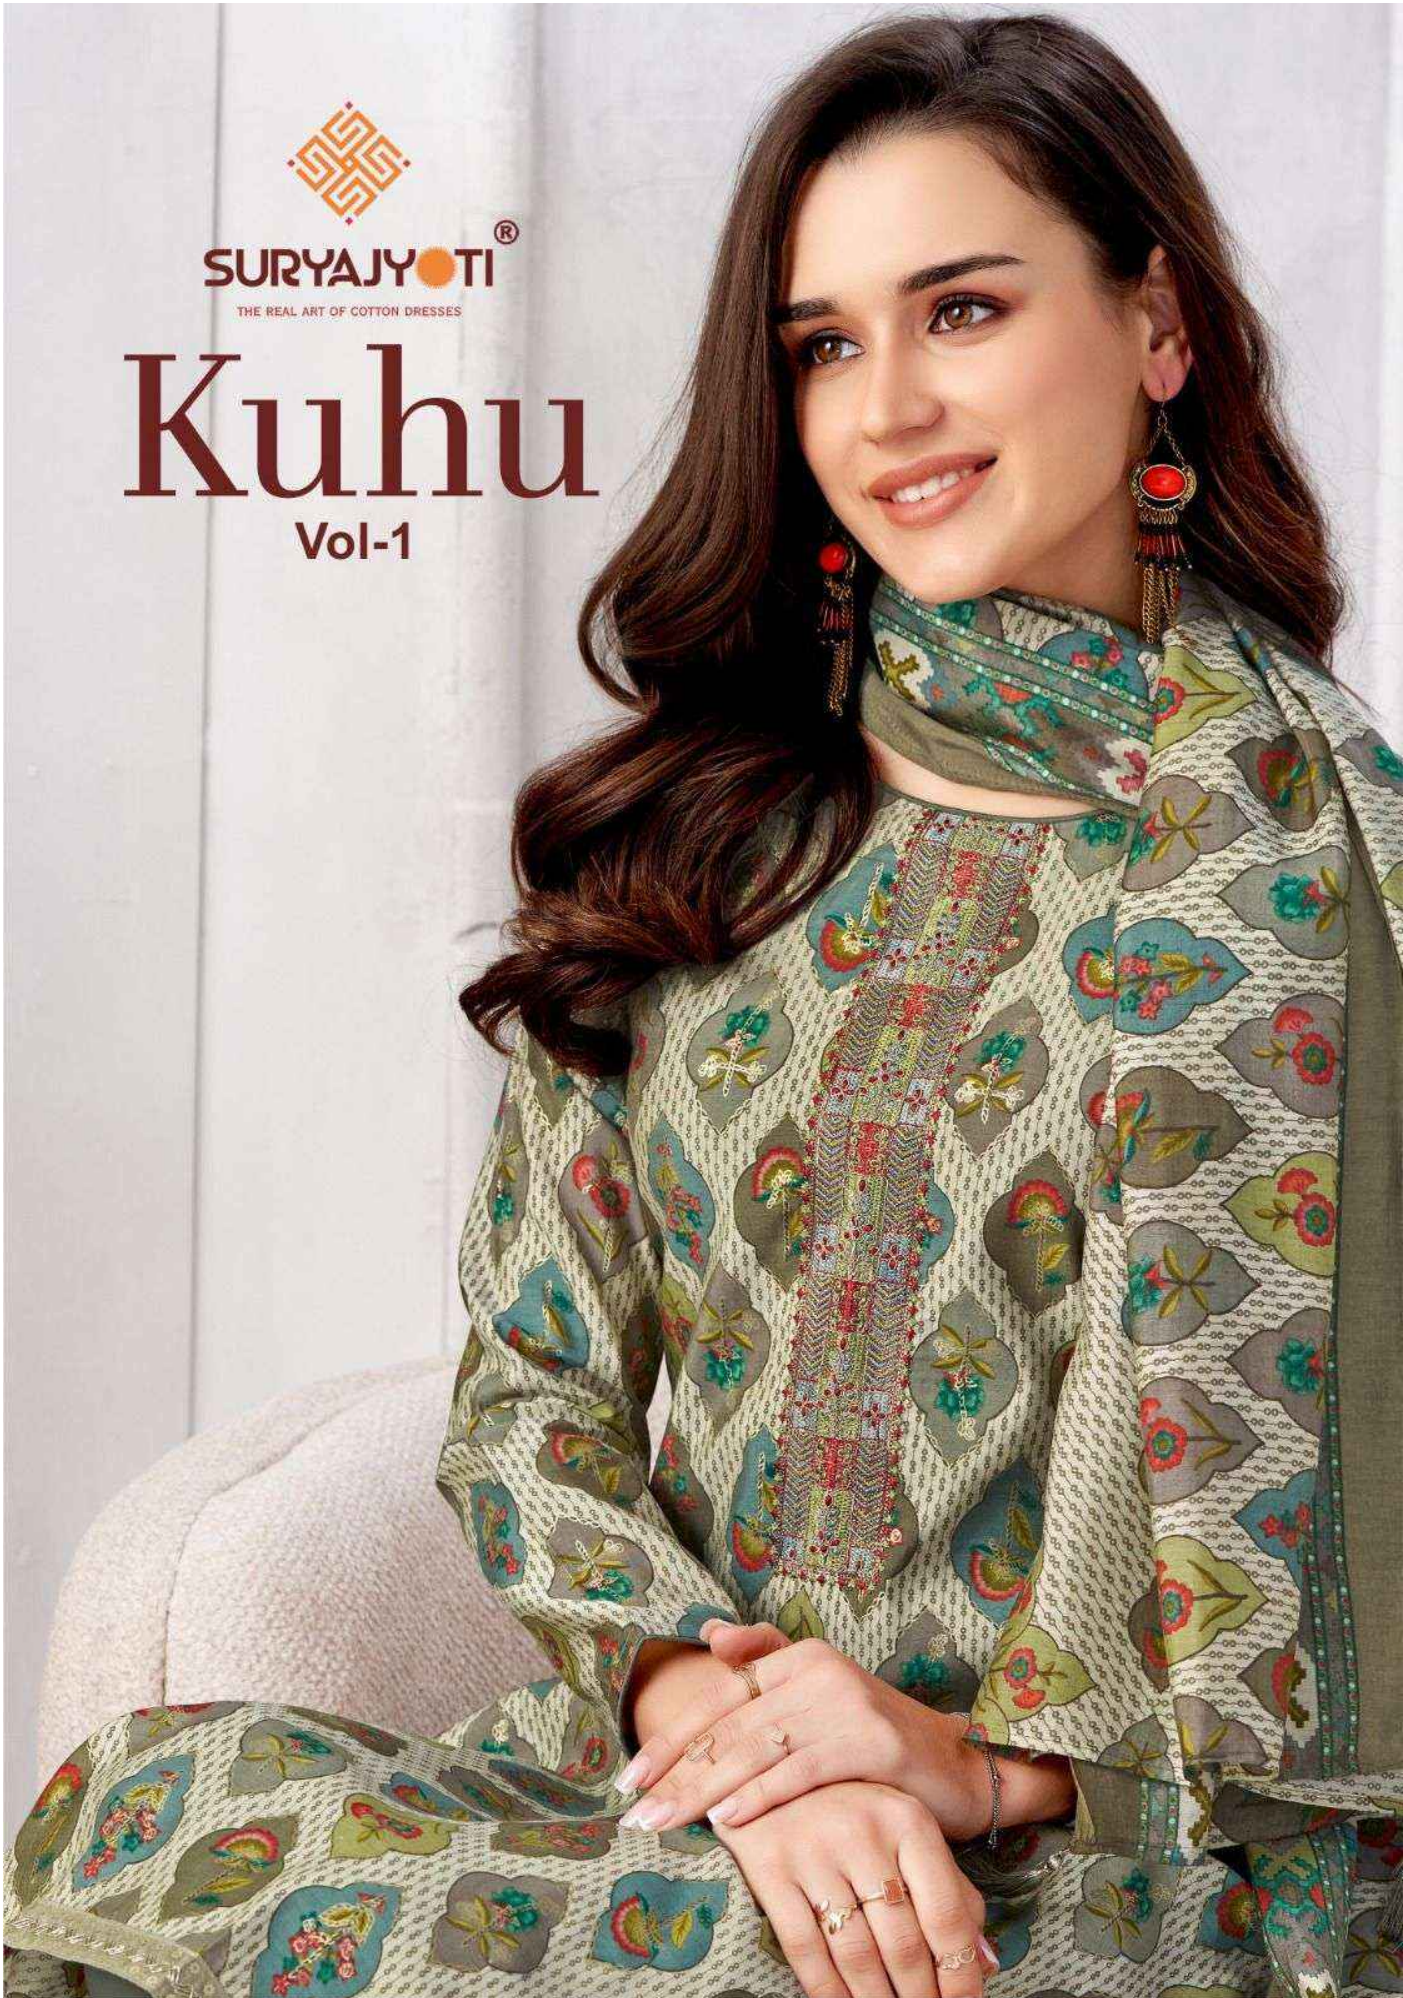

SURYAJYOTI®

THE REAL ART OF COTTON DRESSES

Kuhu

Vol-1

SURYAJYOTI®

THE REAL ART OF COTTON DRESSES

1007

SURYAJYOTI[®]

1002

SURYAJYOTI®
THE SOUL OF CLOTHING

Kuhu

Vol-1

: TOP : Pure Modal Print With Foil And Neck Embroidery.	: BOTTOM : Pure Modal Dyed.	: DUPATTA : Pure Modal Print With Tessels.
---	---------------------------------------	---