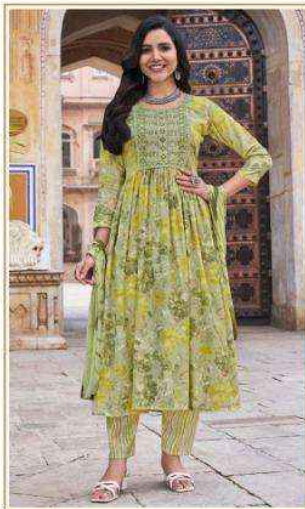

12005

Kavya^{TM}
Premium Product by kanika
Jyotika
VOL-12
UMBRELLA CUT