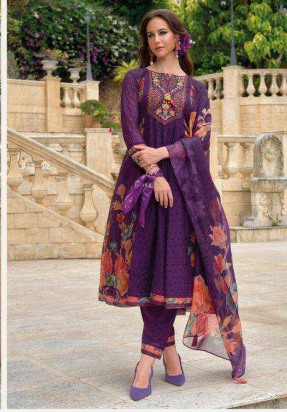

K'ALEE™
fashion
INDIAN ETHNIC WEAR

Meraki '24

K'ALEE™
fashion
INDIAN ETHNIC WEAR

Meraki '24

* * * 42771

KAILEE™

INDIAN ETHNIC WEAR

✱ ✱ ✱
42773

* * * * *

42772

KAILEE
London
MULTI ETHNIC WEAR

* * * * *

42774

KAILEE[®]

fashion

READY TO WEAR

KAILEE

fabrics
MODERN EMBROID CLOTH

42771

42772

42775

42773

42774

42776