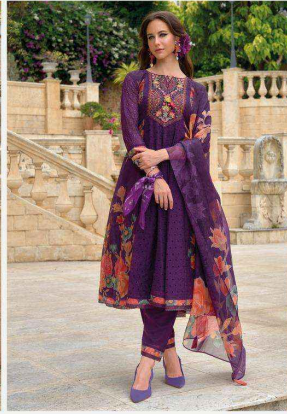

KAILEE™
fashion
INDIAN ETHNIC WEAR

Meraki '24

KAILEE™
fashion
INDIAN ETHNIC WEAR

Meraki '24

* * * 42771

KAILEE™

INDIAN ETHNIC WEAR

42773

* * * * *

42772

KAILEE
London
MULTI ETHNIC WEAR

* * * * *

42774

KAILEE[®]

fashion

READY TO WEAR

KAILEE

fabrics
MODERN EMBROID CLOTH

42771

42772

42775

42773

42774

42776