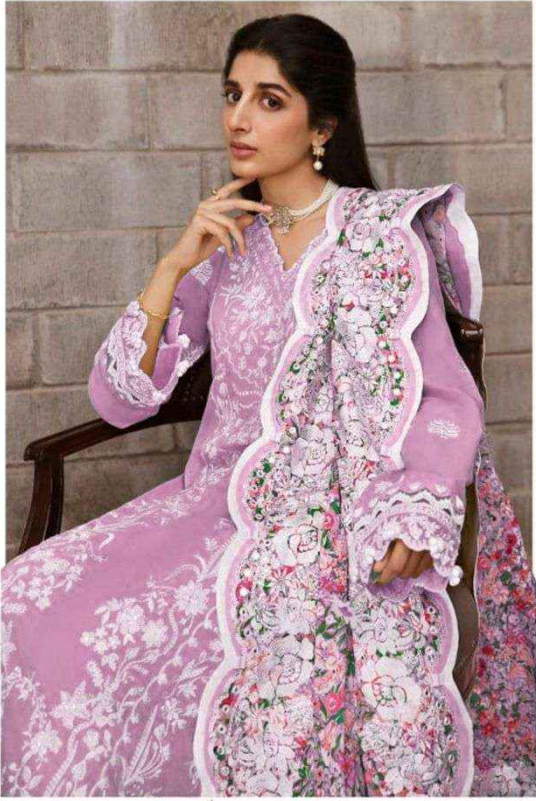

TOP- REYON COTTON  
BOTTOM- REYON COTTON  
DUPATTA- MUSLIN COTTON

Design:-89 B

BELIEVE

Your Dream Style

HAZZEL®  
Beyond Expectation

TOP- REYON COTTON  
BOTTOM- REYON COTTON  
DUPATTA- MUSLIN COTTON

Design:-89 A