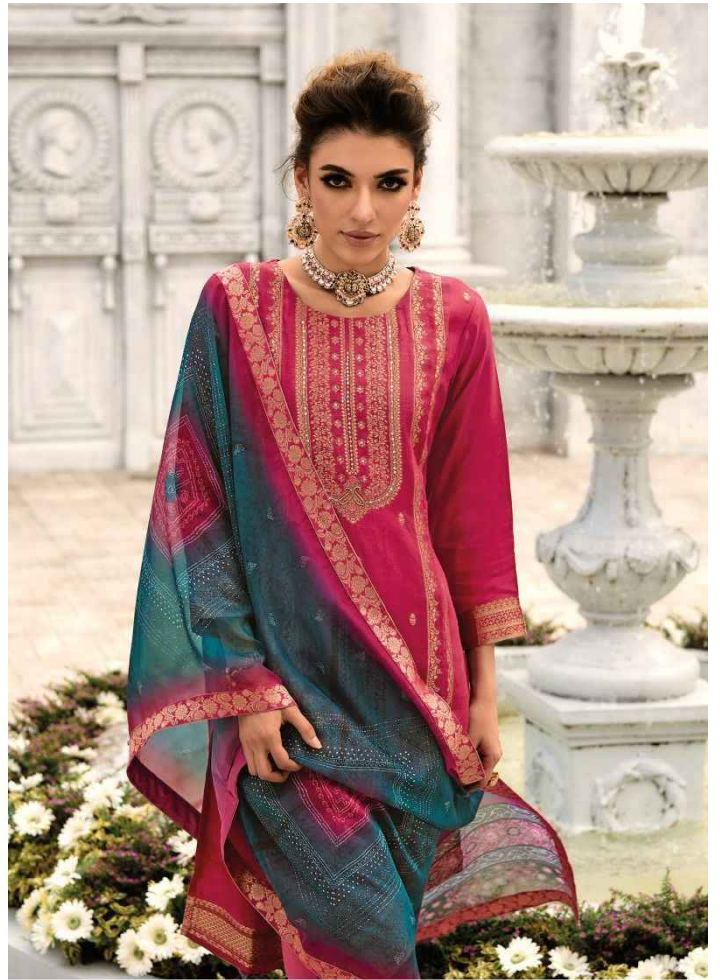

ELEVATE YOUR STYLE
ELEVATE YOUR LIFE

LADY
LEELA

Libaas

lady-leela-libaas-pure-viscose-kurta-set

ELEVATE YOUR STYLE
ELEVATE YOUR LIFE

LADY
LEELA

Libaas

lady-leela-libaas-pure-viscose-kurta-set

1062 : THINK DIFFERENT

lady-leela-ibaas-pure-viscose-kurfi-set

lady-leela-ibaas-pure-viscose-kurta-set

1065 : THINK DIFFERENT

lady-leela-tibaas-pure-viscose-kurfi-set

WOMEN'S WEAR
LADY LEELA

lady-leela-ibaas-pure-viscose-kurta-set

1064 : THINK DIFFERENT

lady-leela-ibaas-pure-viscose-kurfi-set

1061 : THINK DIFFERENT

FABRIC DETAILS

TOP

PURE VISCOSE JACQUARD KURTI
WITH HANDWORK

BOTTOM

PURE VISCOSE PANT WITH
JACQUARD LACE

DUPATTA

PURE ORGANZA DIGITAL PRINT DUPATTA
WITH 4 SIDE JACQUARD LACE

SIZES

M L XL XXL 3XL

NOTE

STICKER PHOTO INSIDE EVERY CATALOGUE