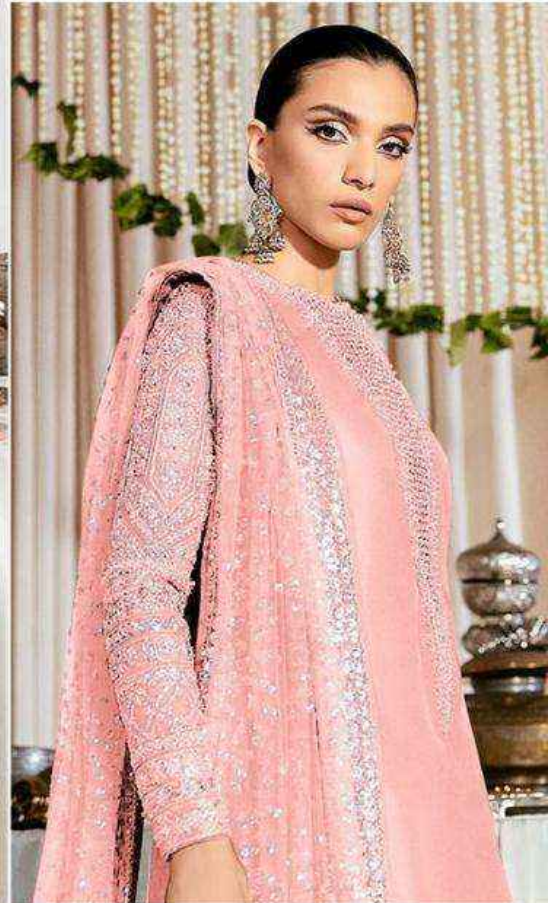

ALK[®]
AL KHUSHBU[®]

ALK D.No.4084-B

TOP

Fox Georgette
with Embroidery

BOTTOM-INNER

Dull santoon

DUPATTA

Butterfly Net With
Heavy Embroidery

DUPATTA
Fox Georgette
with Embroidery

ALK
AL KHUSHBU
FIZA VOL-

ALK D.No.4
TOP
Fox Georgett
with Embroid
BOTTOM-INK
Dull Georgett
DUPATTA
Fox Georgett
with Embroide

ALK[®]
AL KHUSHBU[®]

ALK D.No.4084-C

TOP

Fox Georgette
with Embroidery