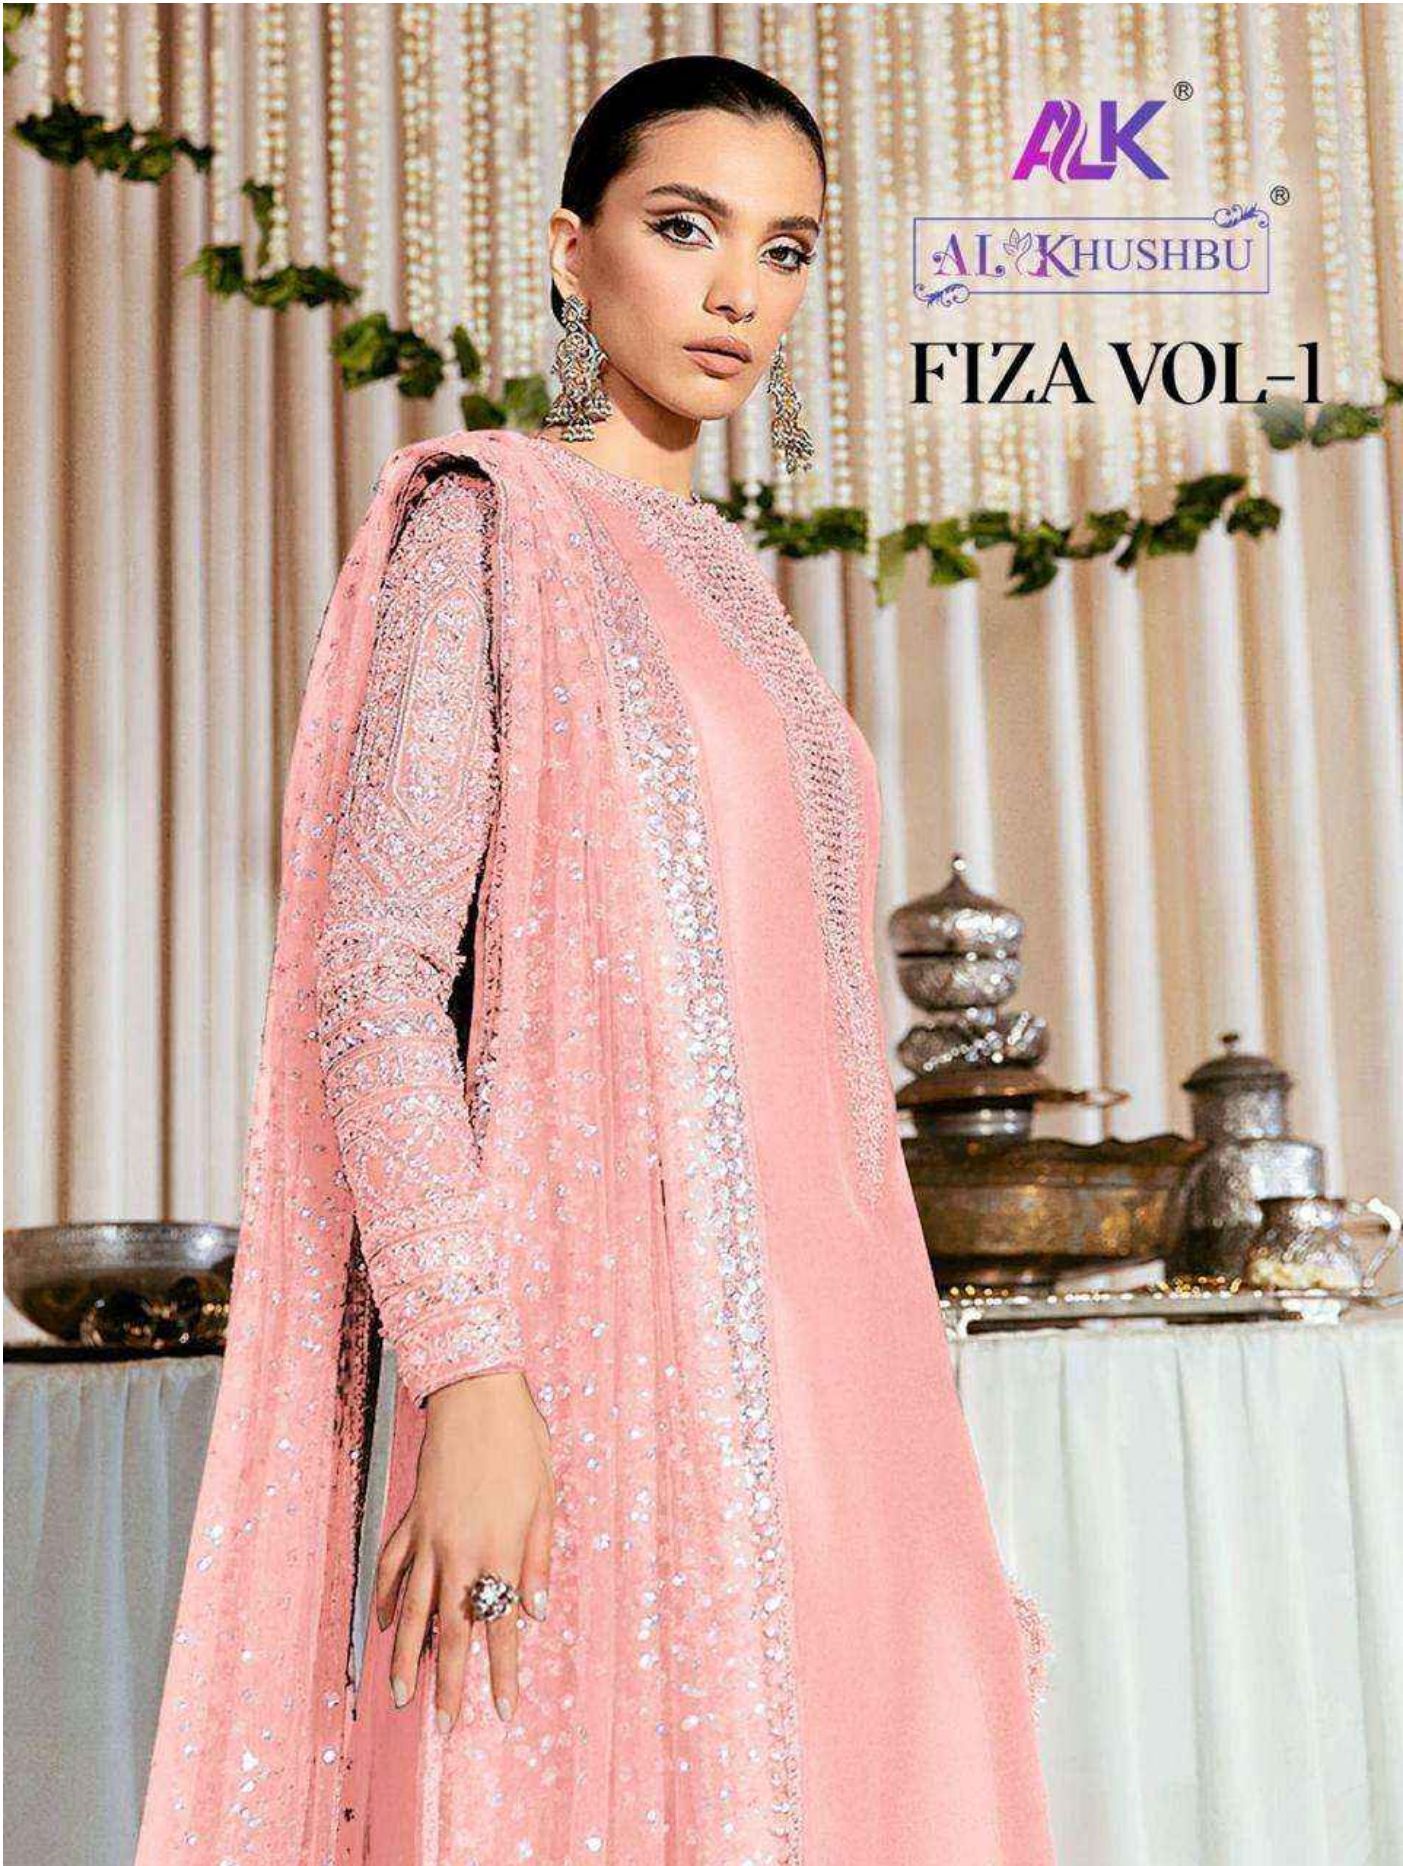

ALK[®]
AL KHUSHBU[®]

ALK D.No.4084-B

TOP

Fox Georgette
with Embroidery

BOTTOM-INNER

Dull santoon

DUPATTA

Butterfly Net With
Heavy Embroidery

TOP
Fox Georgette
with Embroidery

BOTTOM-INNER
Dull santoon

DUPATTA
Fox Georgette
with Embroidery

FIZA VOL-1

ALK-4084-A

ALK-4084-B

ALK-4084-C

ALK
AL KHUSHBU
FIZA VOL-1

BOTTOM-INNER

Dull santoon

DUPATTA

Butterfly Net With
Heavy Embroidery

ALK[®]

AL KHUSHBU[®]

FIZA VOL-1

TOP
Fox Georgette
with Embroidery