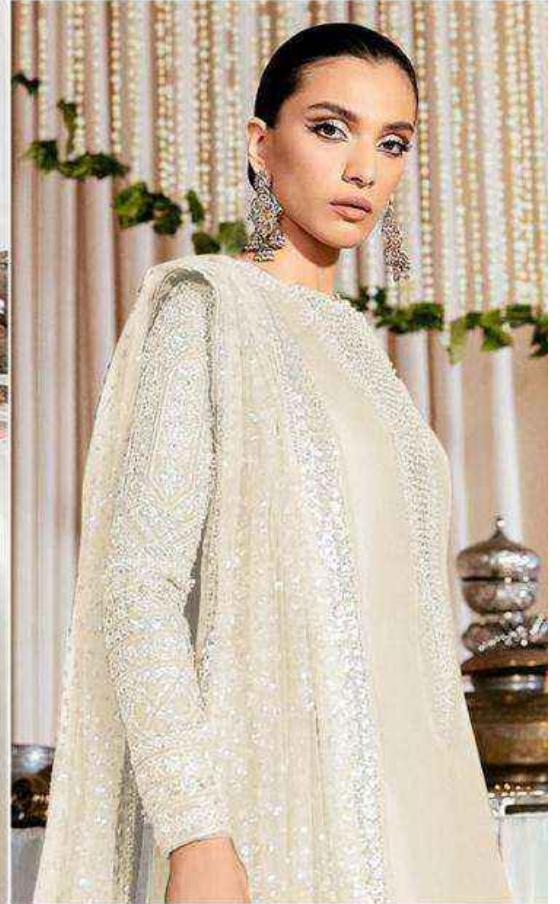

ALK®
AL KHUSHBU®

ALK D.No.4084-A

TOP

Fox Georgette
with Embroidery

BOTTOM-INNER

Dull santoon

DUPATTA

Butterfly Net With
Heavy Embroidery