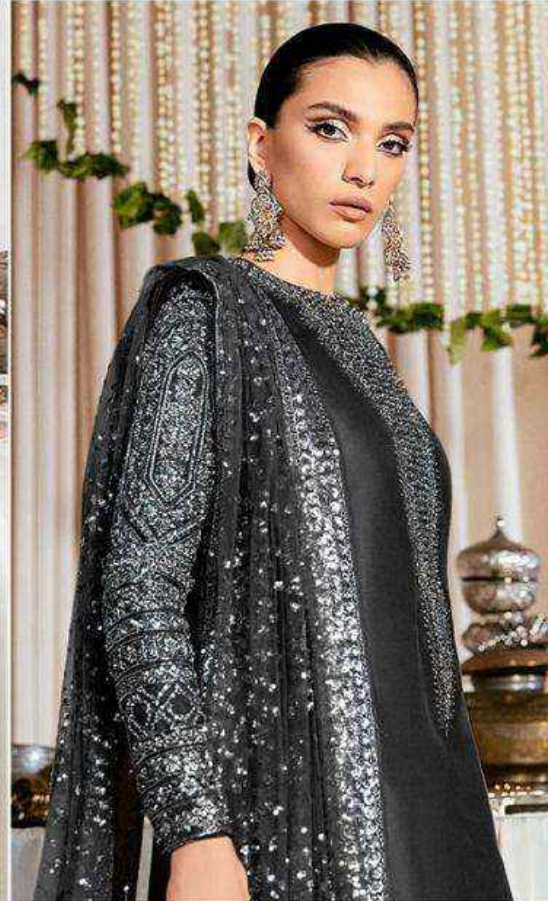

ALK[®]
AL KHUSHBU[®]

ALK D.No.4084-B

TOP

Fox Georgette
with Embroidery

BOTTOM-INNER

Dull santoon

DUPATTA

Butterfly Net With
Heavy Embroidery

TOP
Fox Georgette
with Embroidery

BOTTOM-INNER
Dull santoon

DUPATTA
Fox Georgette
with Embroidery

FIZA VOL-1

ALK-4084-A

ALK-4084-B

ALK-4084-C

ALK
AL KHUSHBU
FIZA VOL-1