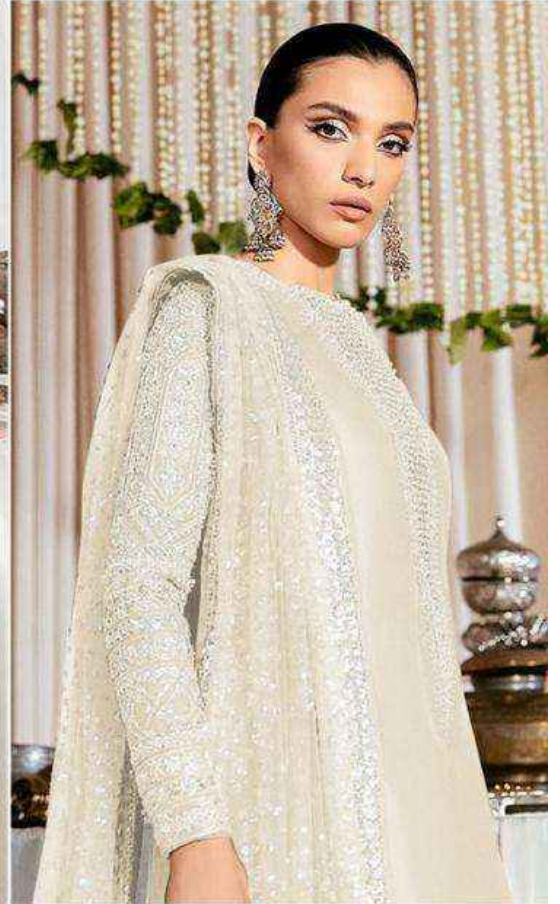

ALK[®]
AL KHUSHBU[®]

ALK D.No.4084-B

TOP

Fox Georgette
with Embroidery

BOTTOM-INNER

Dull santoon

DUPATTA

Butterfly Net With
Heavy Embroidery

BOTTOM-INNER

Dull santoon

DUPATTA

Butterfly Net With
Heavy Embroidery

ALK[®]
AL KHUSHBU[®]

ALK D.No.4084-A

TOP

Fox Georgette
with Embroidery