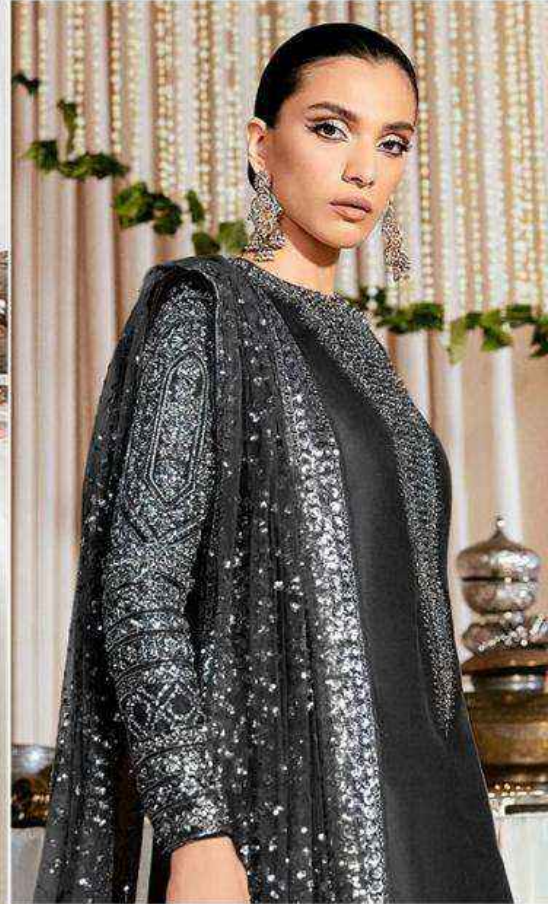

ALK[®]
AL KHUSHBU[®]

ALK D.No.4084-B

TOP

Fox Georgette
with Embroidery

BOTTOM-INNER

Dull santoon

DUPATTA

Butterfly Net With
Heavy Embroidery

TOP
Fox Georgette
with Embroidery

BOTTOM-INNER
Dull santoon

DUPATTA
Fox Georgette
with Embroidery

FIZA VOL-1

ALK-4084-A

ALK-4084-B

ALK-4084-C

ALK
AL KHUSHBU
FIZA VOL-1