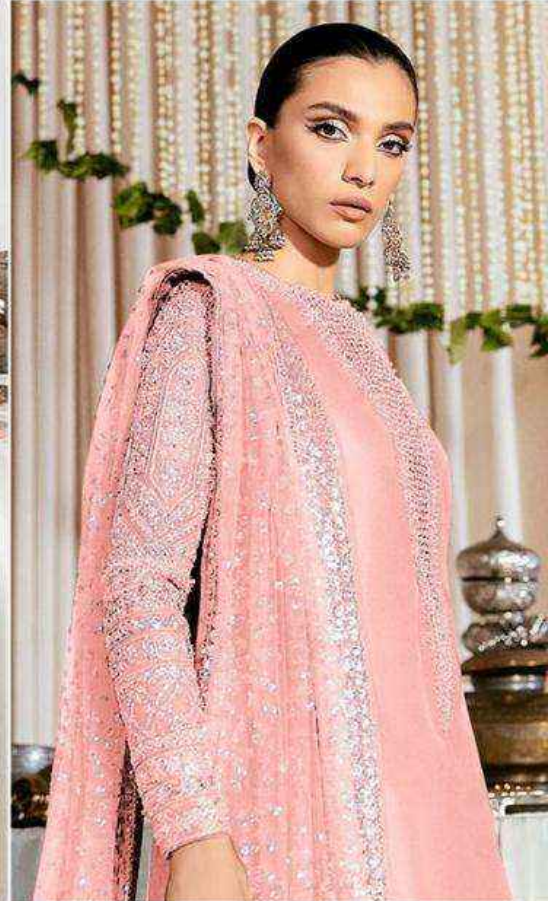

ALK[®]
AL KHUSHBU[®]

ALK D.No.4084-B

TOP

Fox Georgette
with Embroidery

BOTTOM-INNER

Dull santoon

DUPATTA

Butterfly Net With
Heavy Embroidery

DUPATTA
Fox Georgette
with Embroidery

ALK
AL KHUSHBU
FIZA VOL-

ALK D.No.4
TOP
Fox Georgett
with Embroid
BOTTOM-INK
Dull Georgett
DUPATTA
Fox Georgett
with Embroide

ALK[®]
AL KHUSHBU[®]

ALK D.No.4084-C

TOP

Fox Georgette
with Embroidery