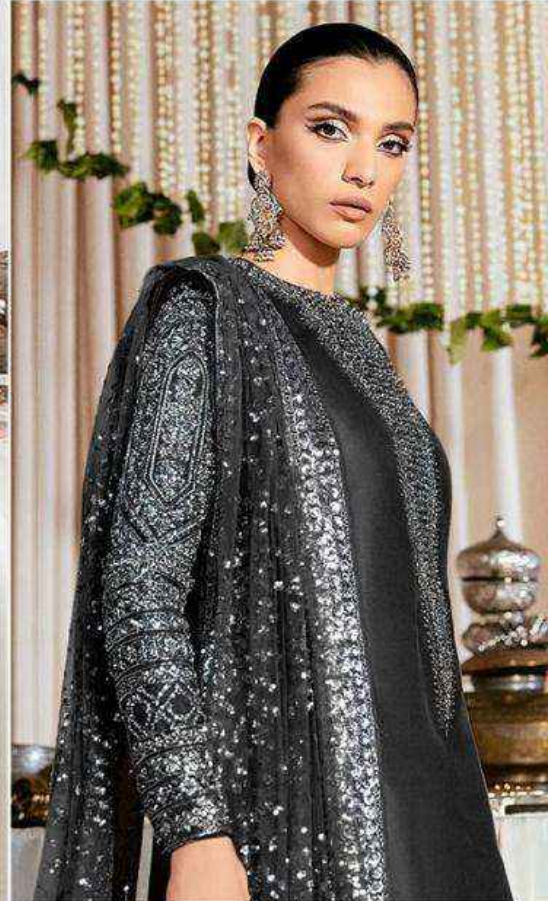

ALK[®]
AL KHUSHBU[®]

ALK D.No.4084-B

TOP

Fox Georgette
with Embroidery

BOTTOM-INNER

Dull santoon

DUPATTA

Butterfly Net With
Heavy Embroidery

BOTTOM-INNER

Dull santoon

DUPATTA

Butterfly Net With
Heavy Embroidery

ALK[®]
AL KHUSHBU[®]

ALK D.No.4084-B

TOP

Fox Georgette
with Embroidery