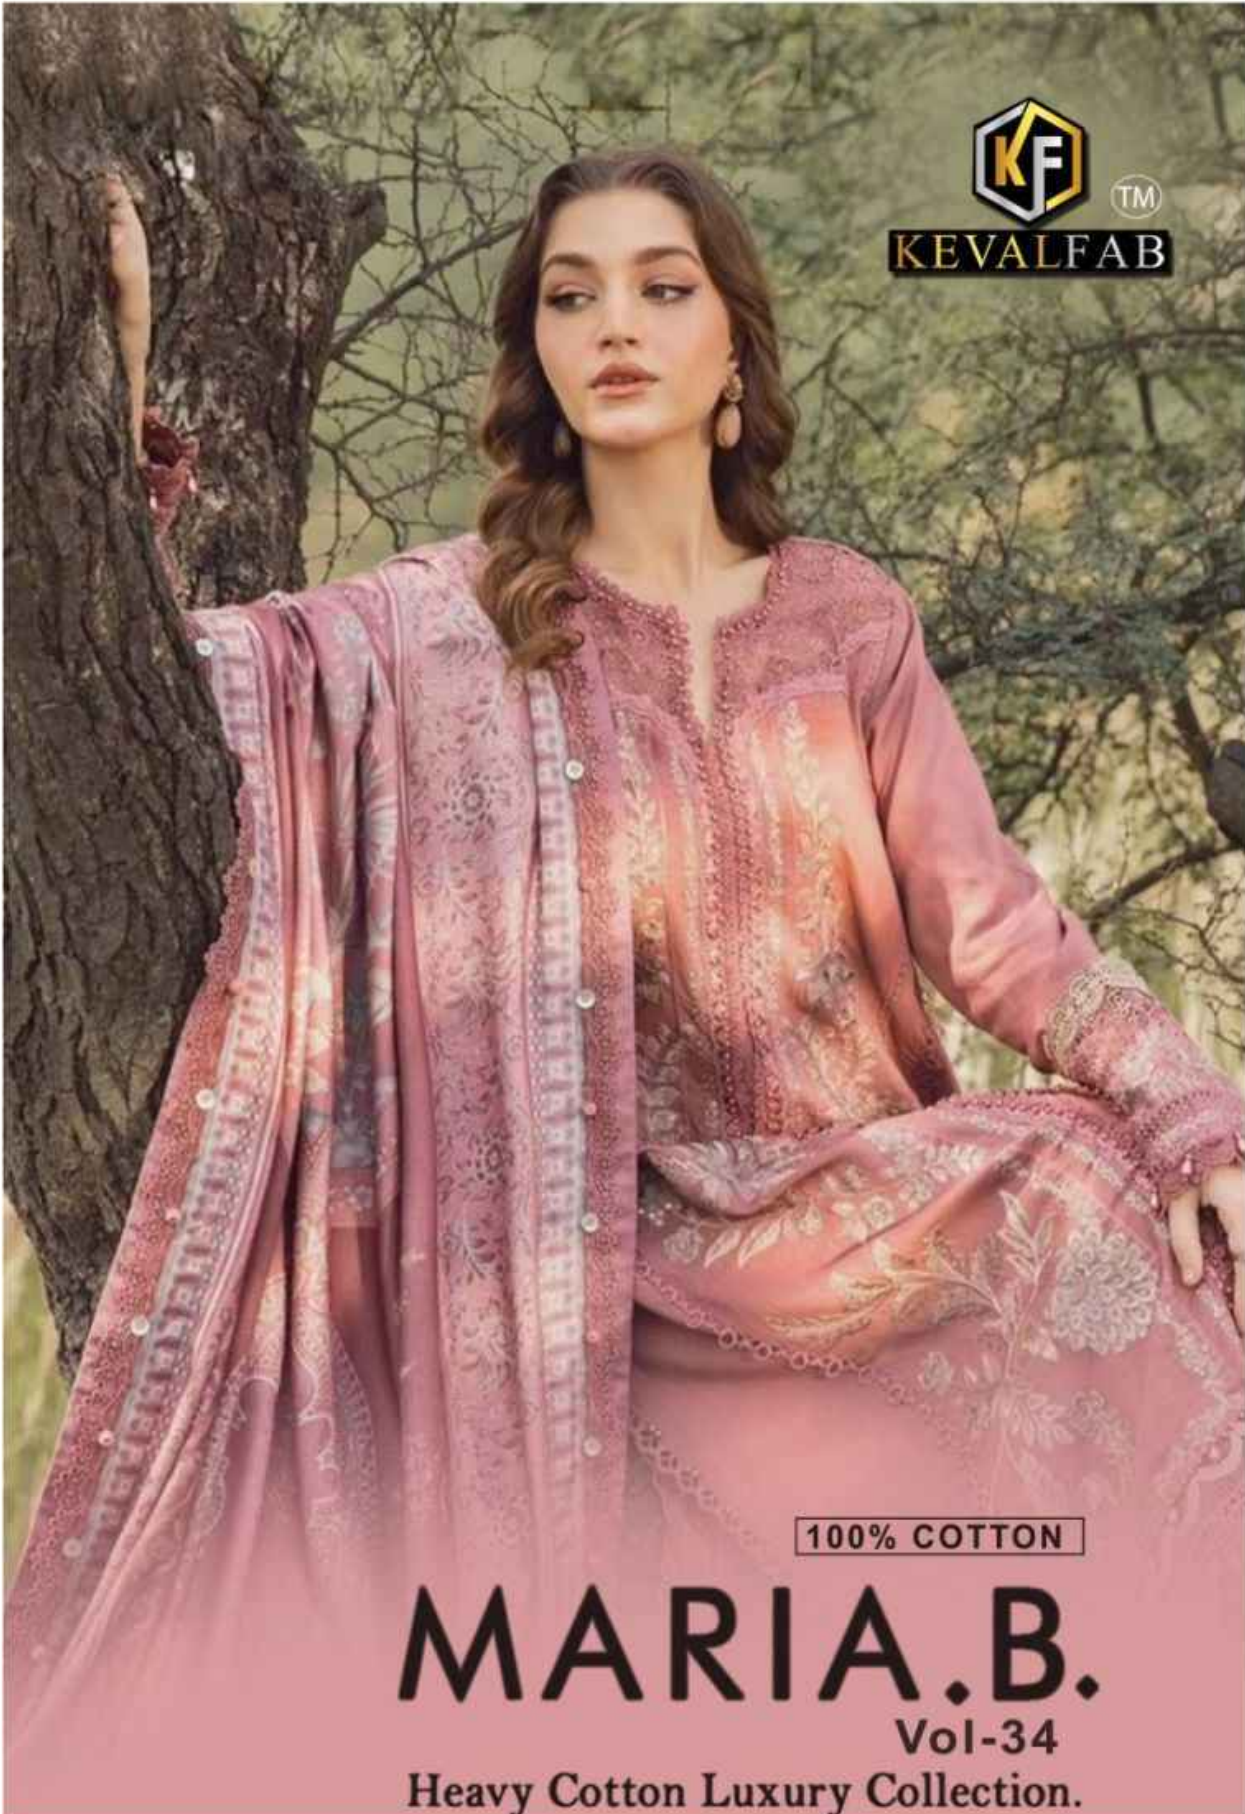

KEVALFAB

100% COTTON

MARIA.B.

Vol-34

Heavy Cotton Luxury Collection.