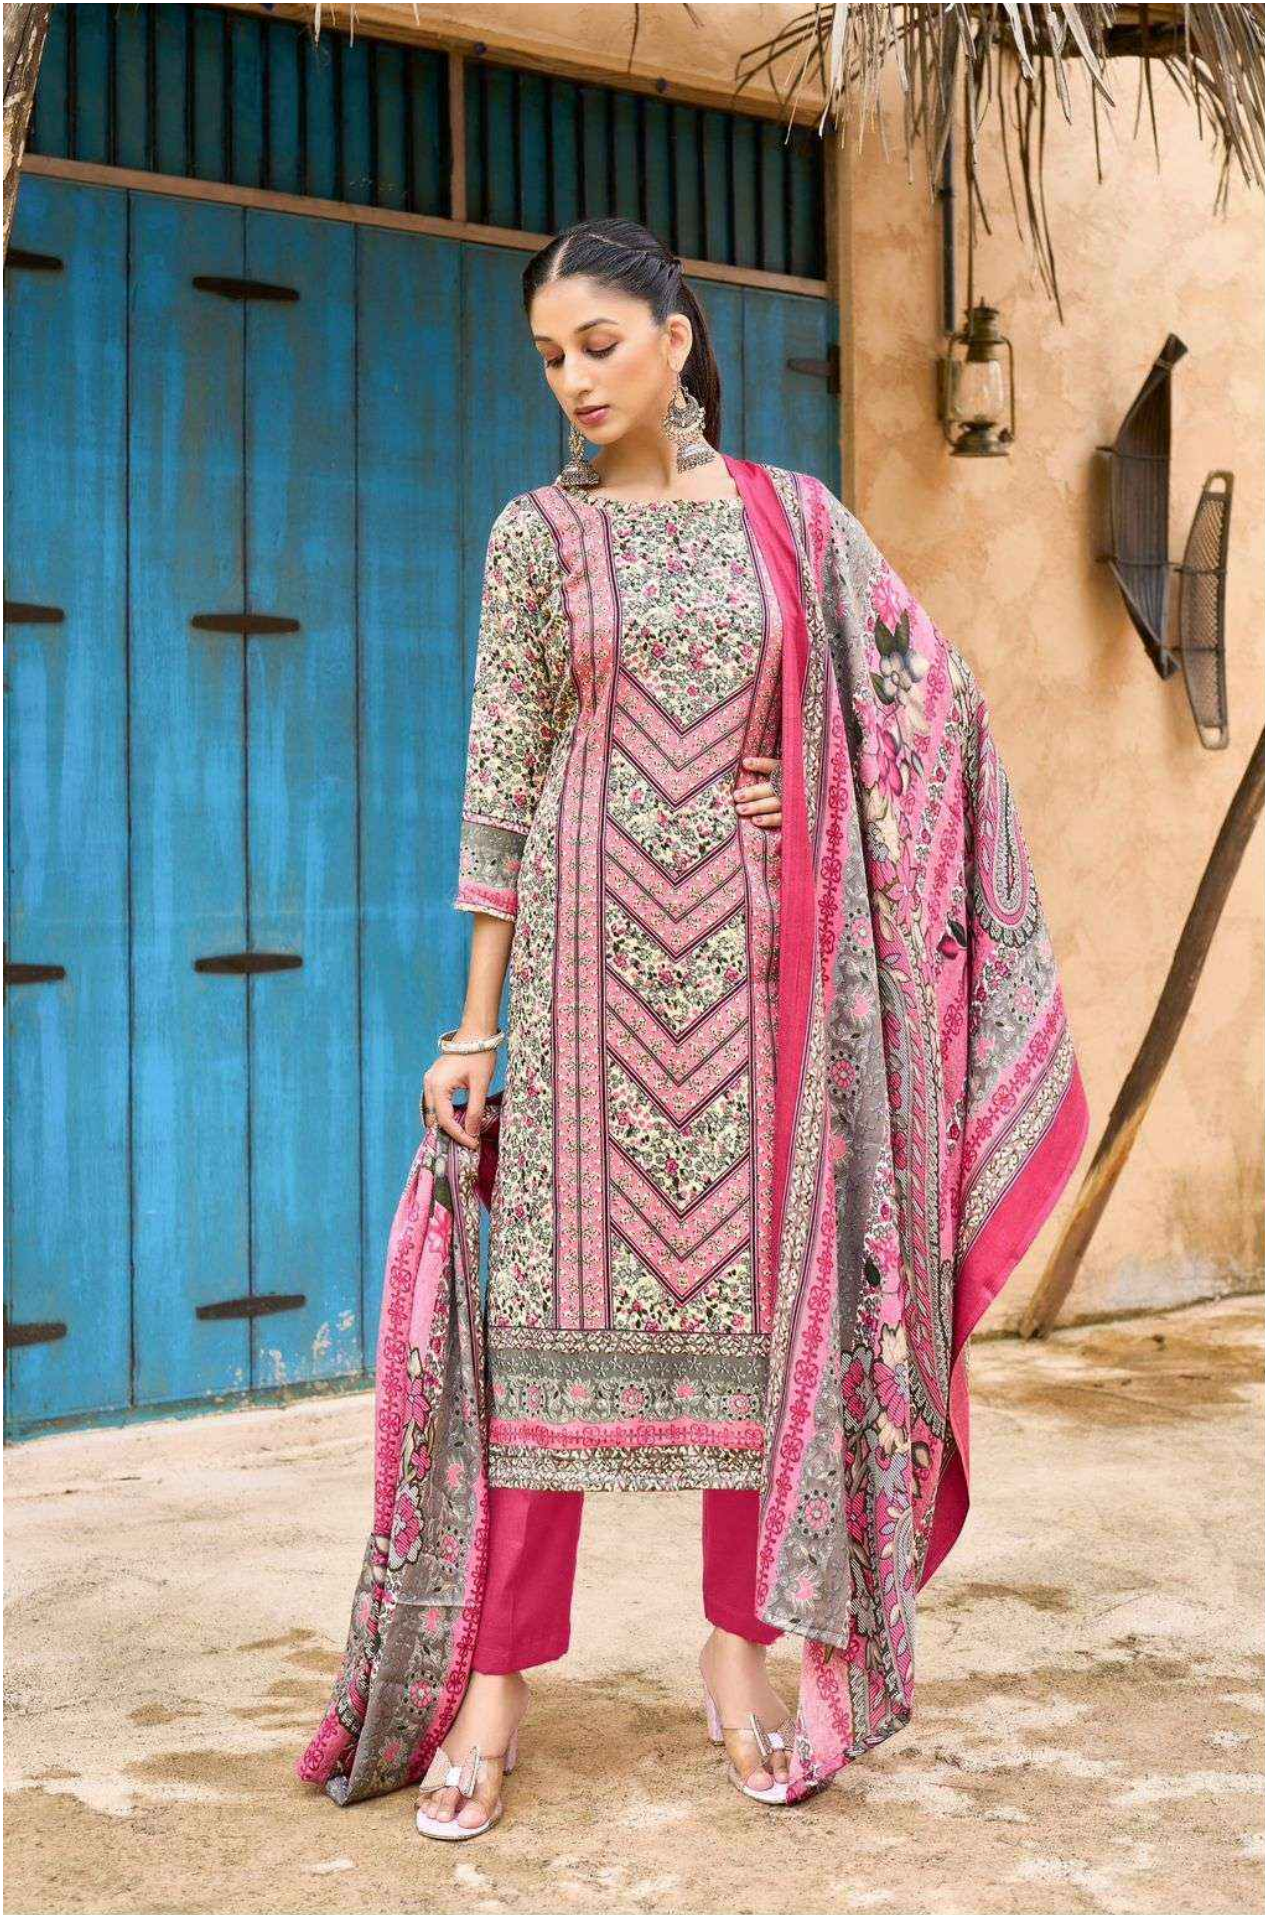

ROLI MOLI[®]
CREATION

LIYANA

exclusive winter collection..

ROLI MOLLI[®]
CREATION

ROLI MOLI
CREATION

SHINE ON

*SIMPLE WITHOUT LETTING GO OF
ELEGANCE & TRADITION WITH NATURAL FABRICS.*

D.No. 1002

LUXE FABRICS, BOLD PATTERNS & SUMPTUOUS DETAILING ADORN MODERN SILHOUETTES

EMBROIDERIES BRINGING TO LIFE GLAMOROUS & INNOVATIVE GARMENT.

COLOR BECOMES MAJESTICALLY
ELEGANT WITH A FUSION OF EMBROIDERIES.