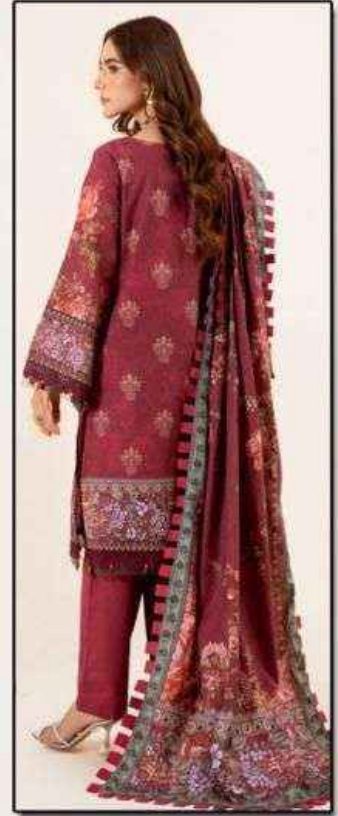

A woman with dark hair pulled back, wearing a pearl earring, is the central figure. She is dressed in a light pink, long-sleeved dress with intricate white lace detailing and floral embroidery. A colorful scarf is draped around her neck. The background shows a sandy beach, the ocean, and a blue boat in the distance under a clear sky.

LSM<sup>TM</sup>  
GALLERIA

*Parian Dream*

Heavy Luxury Lawn Collection Vol. 11

**LSM**<sup>TM</sup>  
GALLERIA

*Parian Dream*  
Heavy Luxury Lawn Collection Vol. 11

1102

**LSM**<sup>TM</sup>  
GALLERIA

*Parian Dream*  
Heavy Luxury Lawn Collection Vol. 11

A woman with dark hair pulled back, wearing a pearl earring, is shown from the waist up. She is wearing a light pink, long-sleeved dress with intricate white lace detailing and floral embroidery. A colorful scarf is draped around her neck. The background is a beach scene with the ocean and a blue boat in the distance under a clear sky.