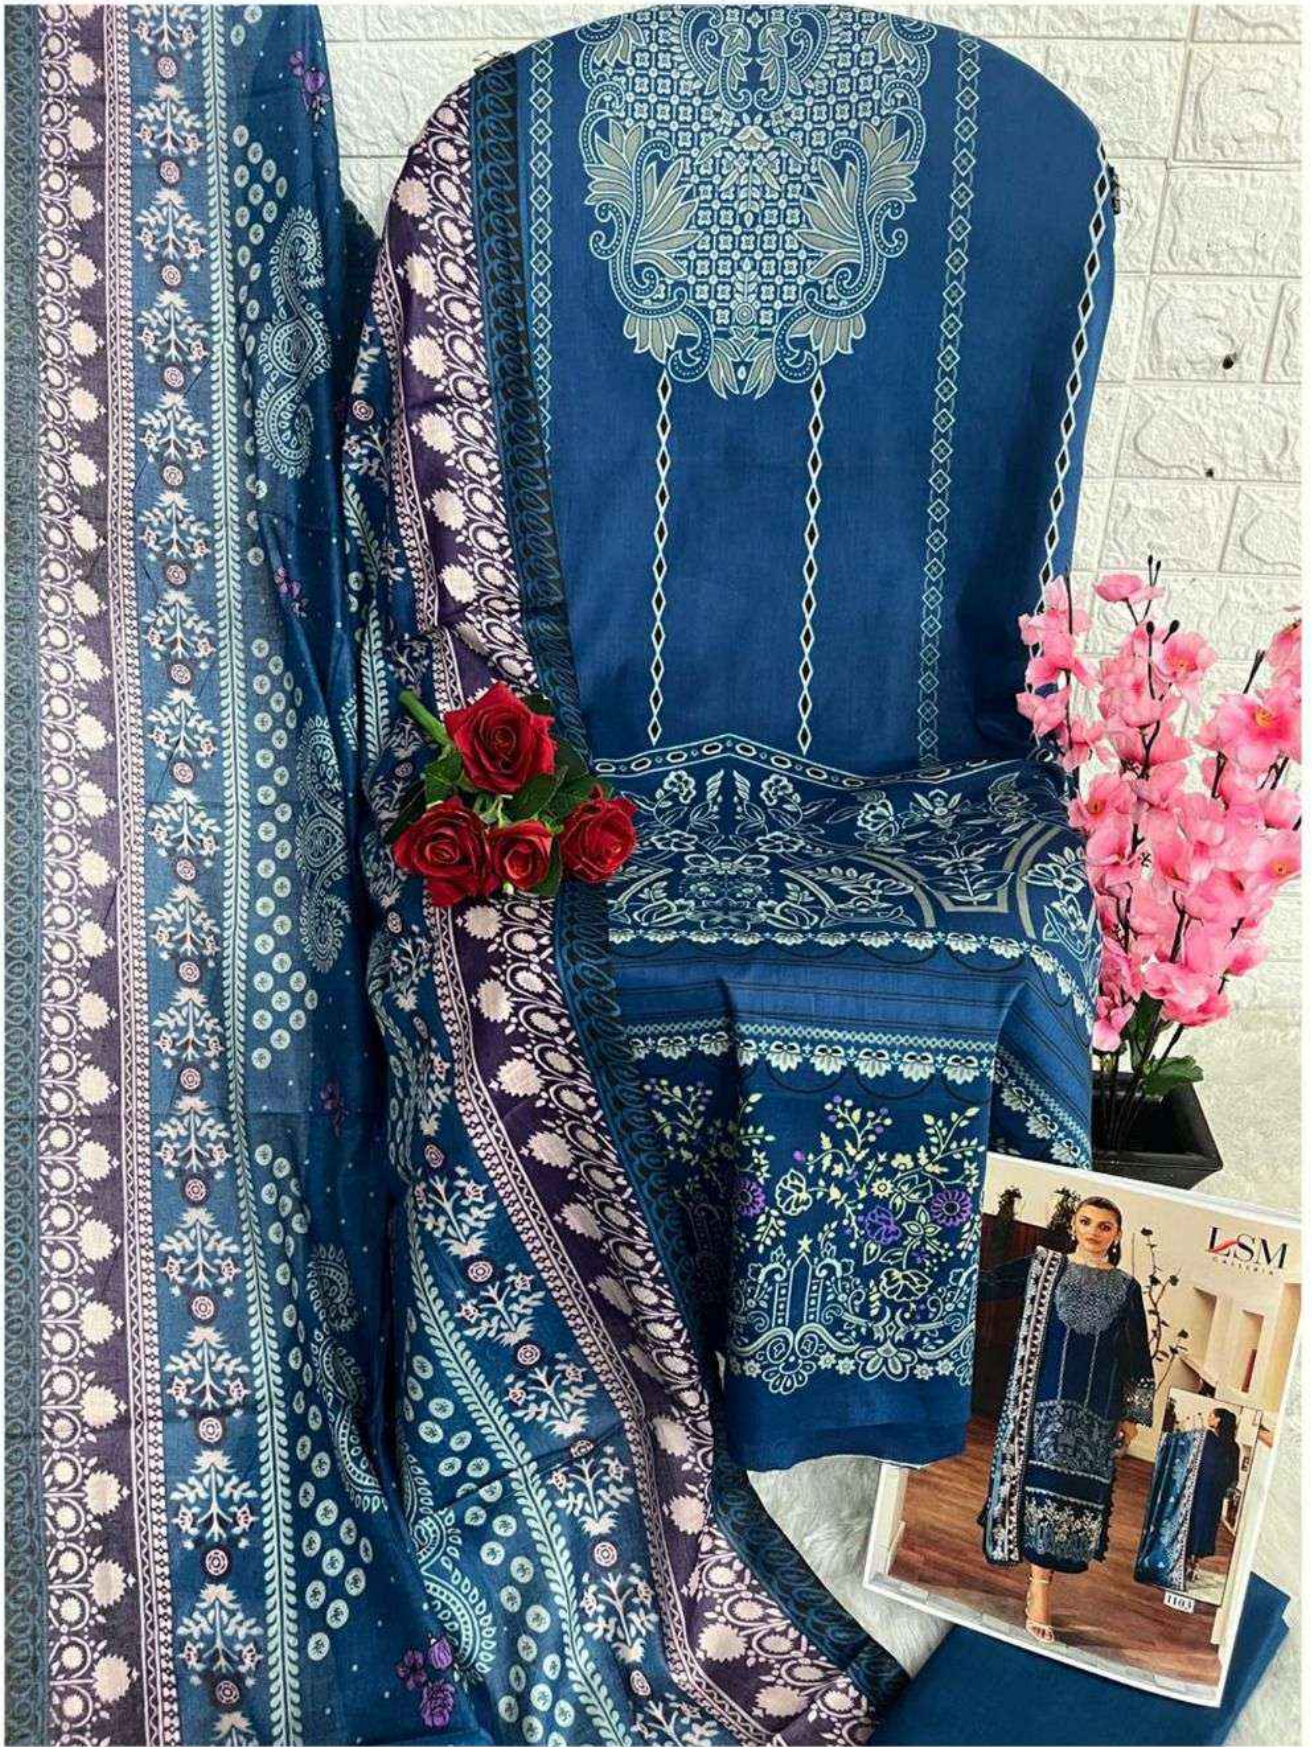

LSM^{TM}
GALLERIA

Parian Dream
Heavy Luxury Lawn Collection Vol. 11