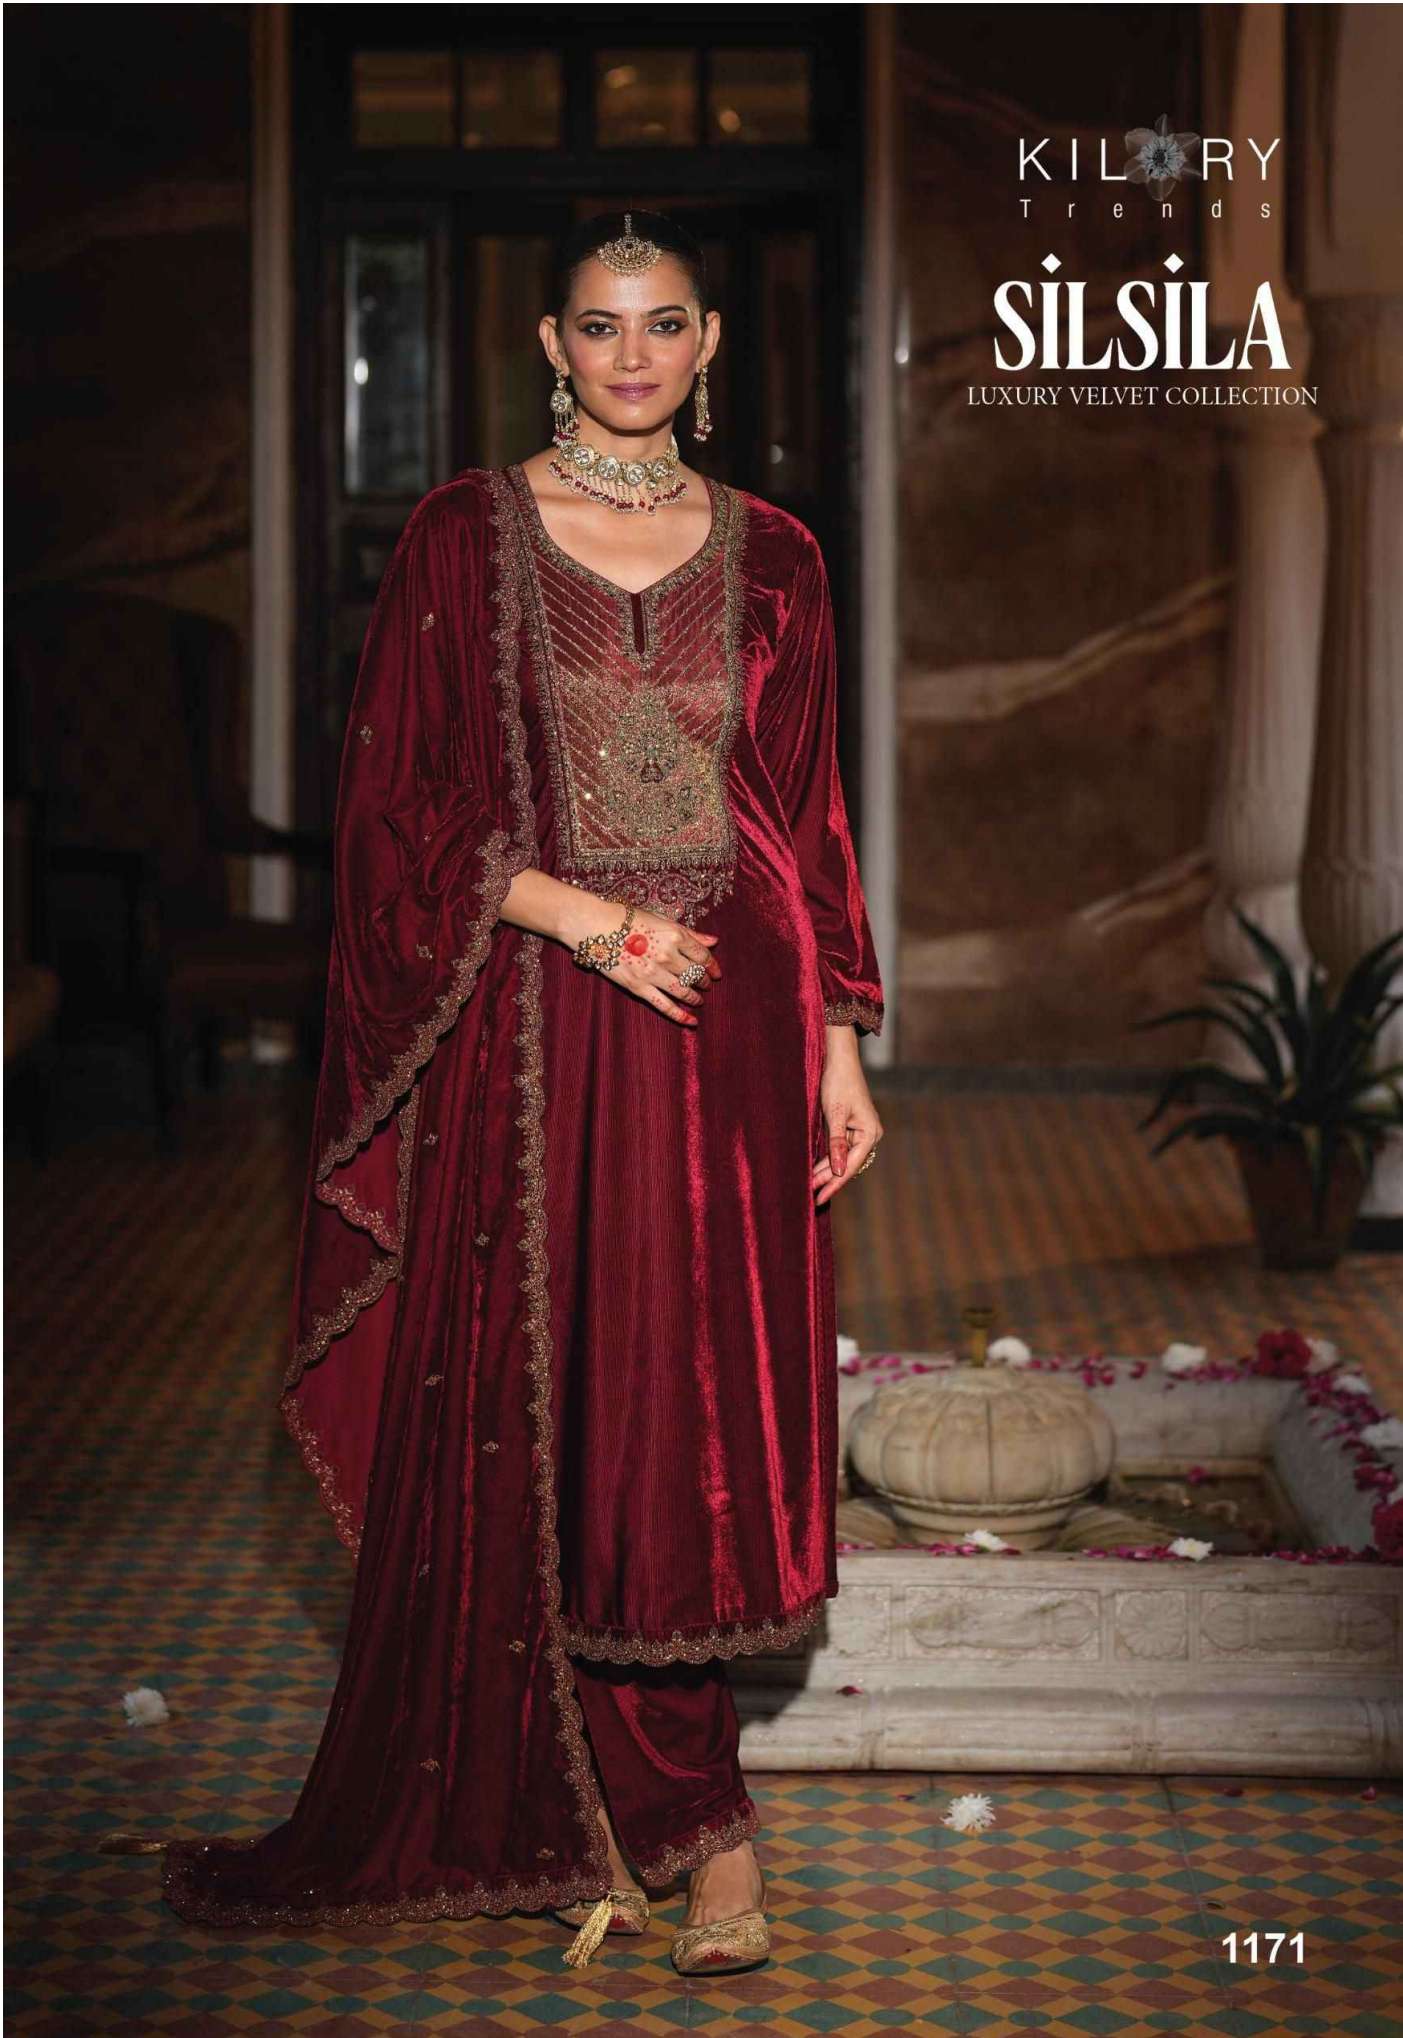

KILORY
T r e n d s

SILSILA

LUXURY VELVET COLLECTION

1171