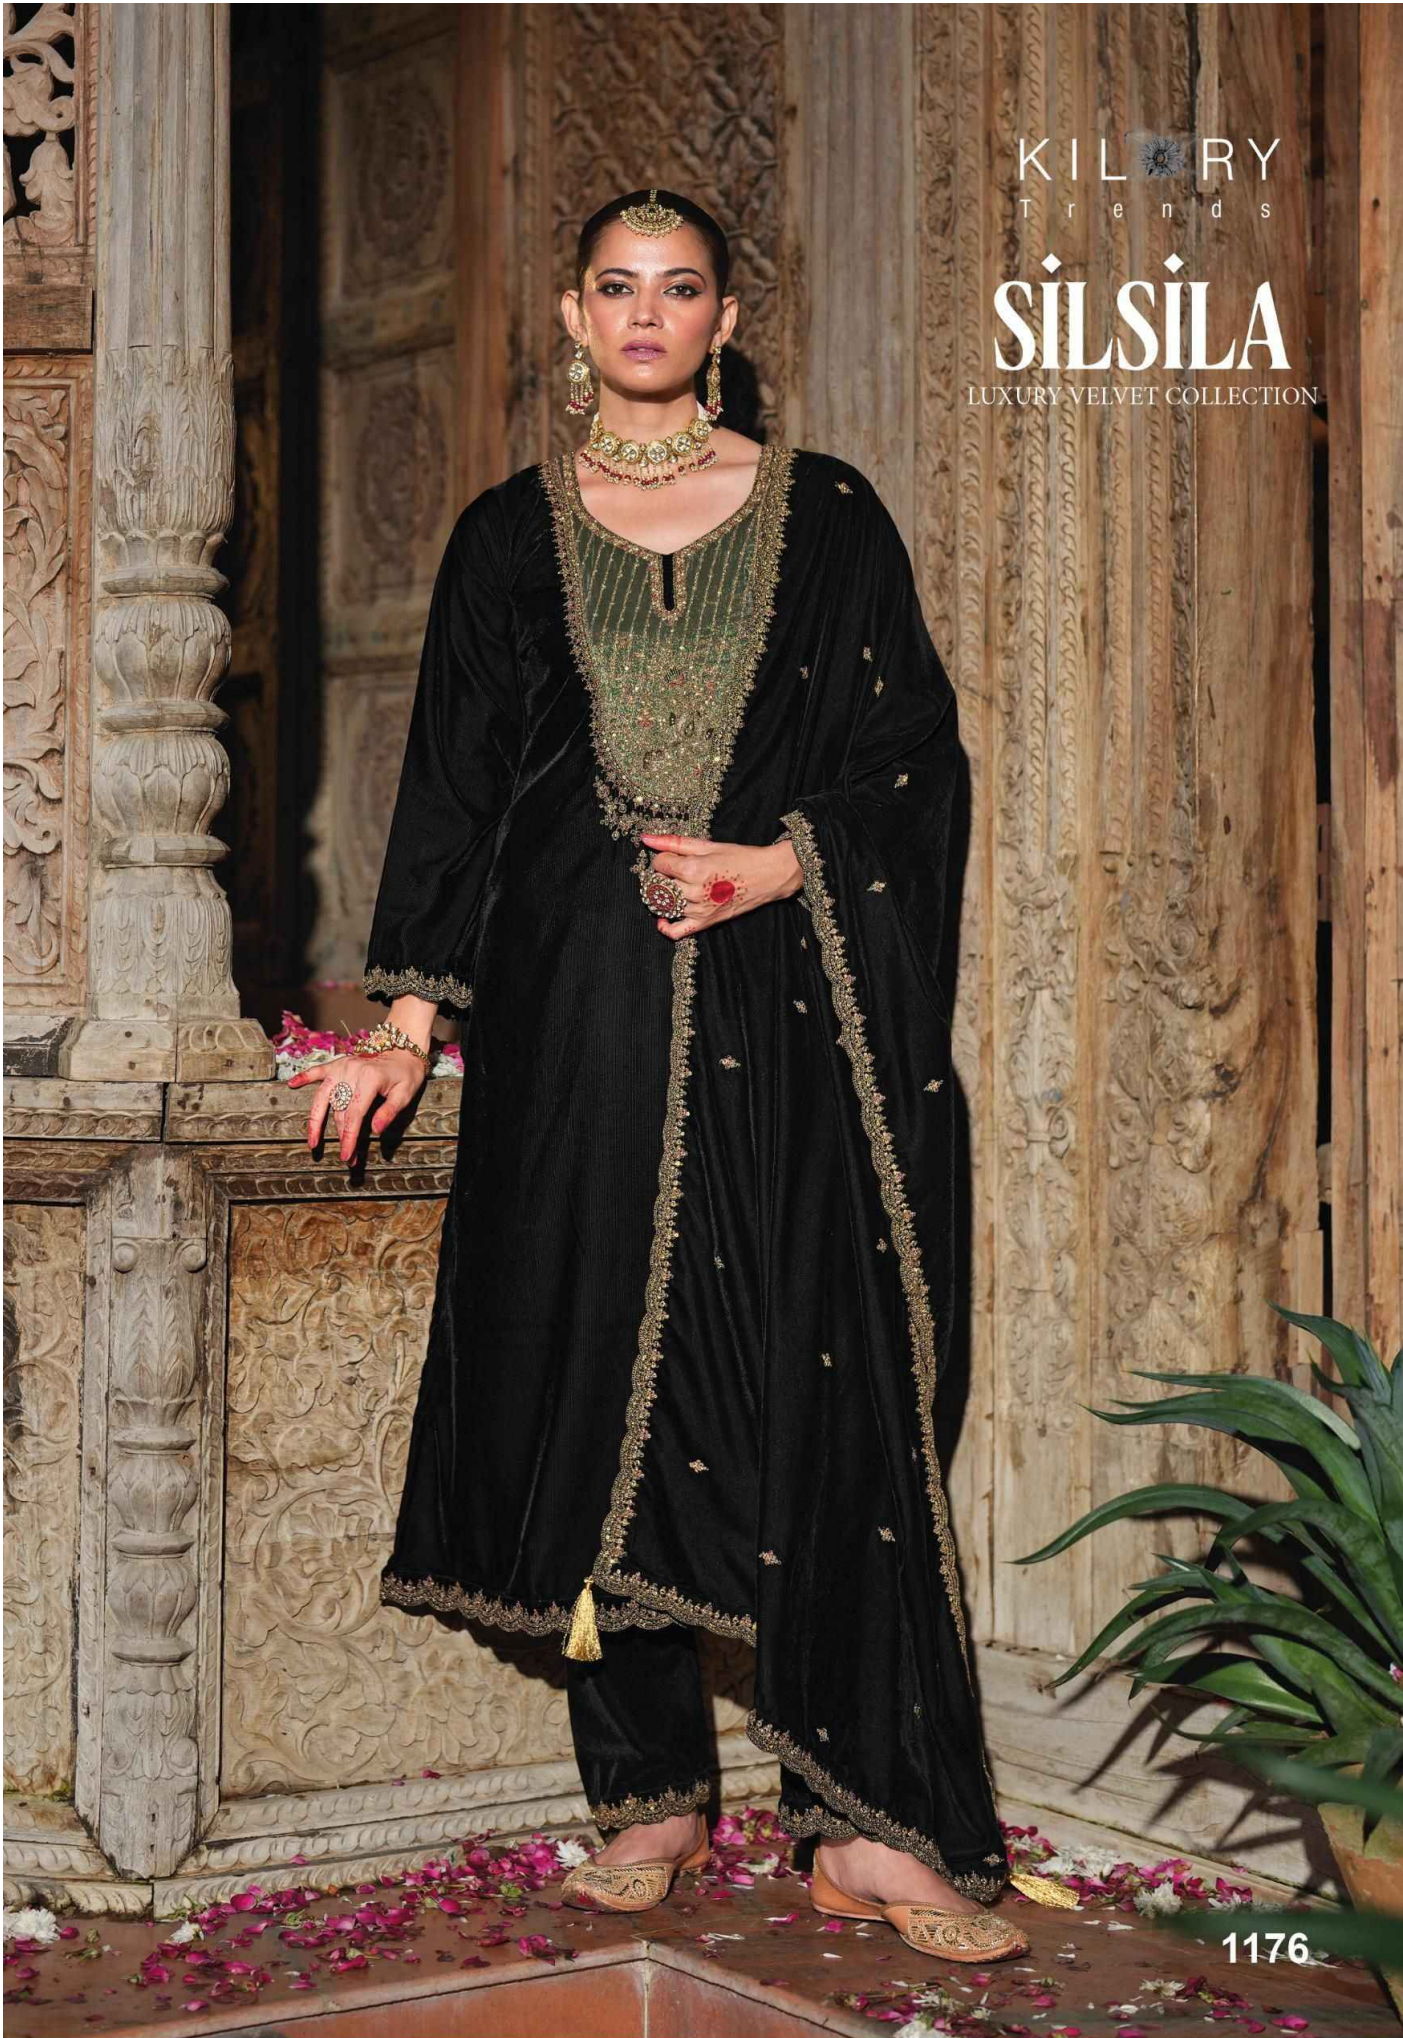

1176

KILORY
Trends

Maroon velvet ethnic suit

1175
Kilory stalla velvet colour suit

Kilory stalla velvet colour suit