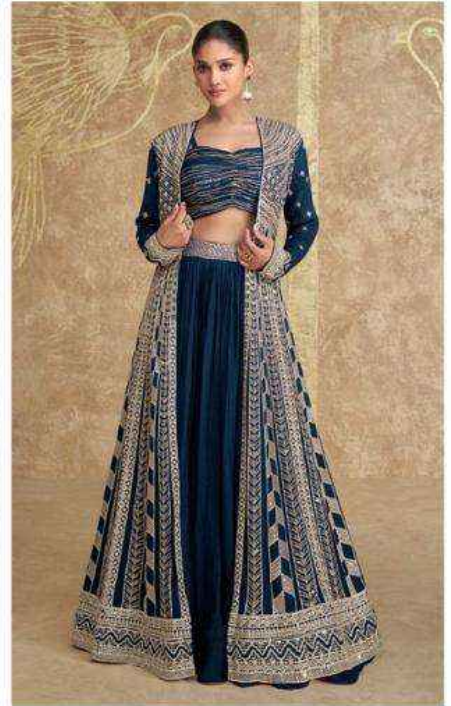

SAYURI®
Designer

TYOHAAR
GOLD

|| Elegance Woven into Every Moment ||

D NO-5622

|| Elegance Woven into Every Moment ||

D NO-5622

|| Elegance Woven into Every Moment ||

D NO-5622

D No-5622-A

D No-5622-B

D No-5622-C

D No-5622-D

D No-5622-E

SAYURI[®]
— Designer

**TYOHAAR
GOLD**

SAYURI®
Designer