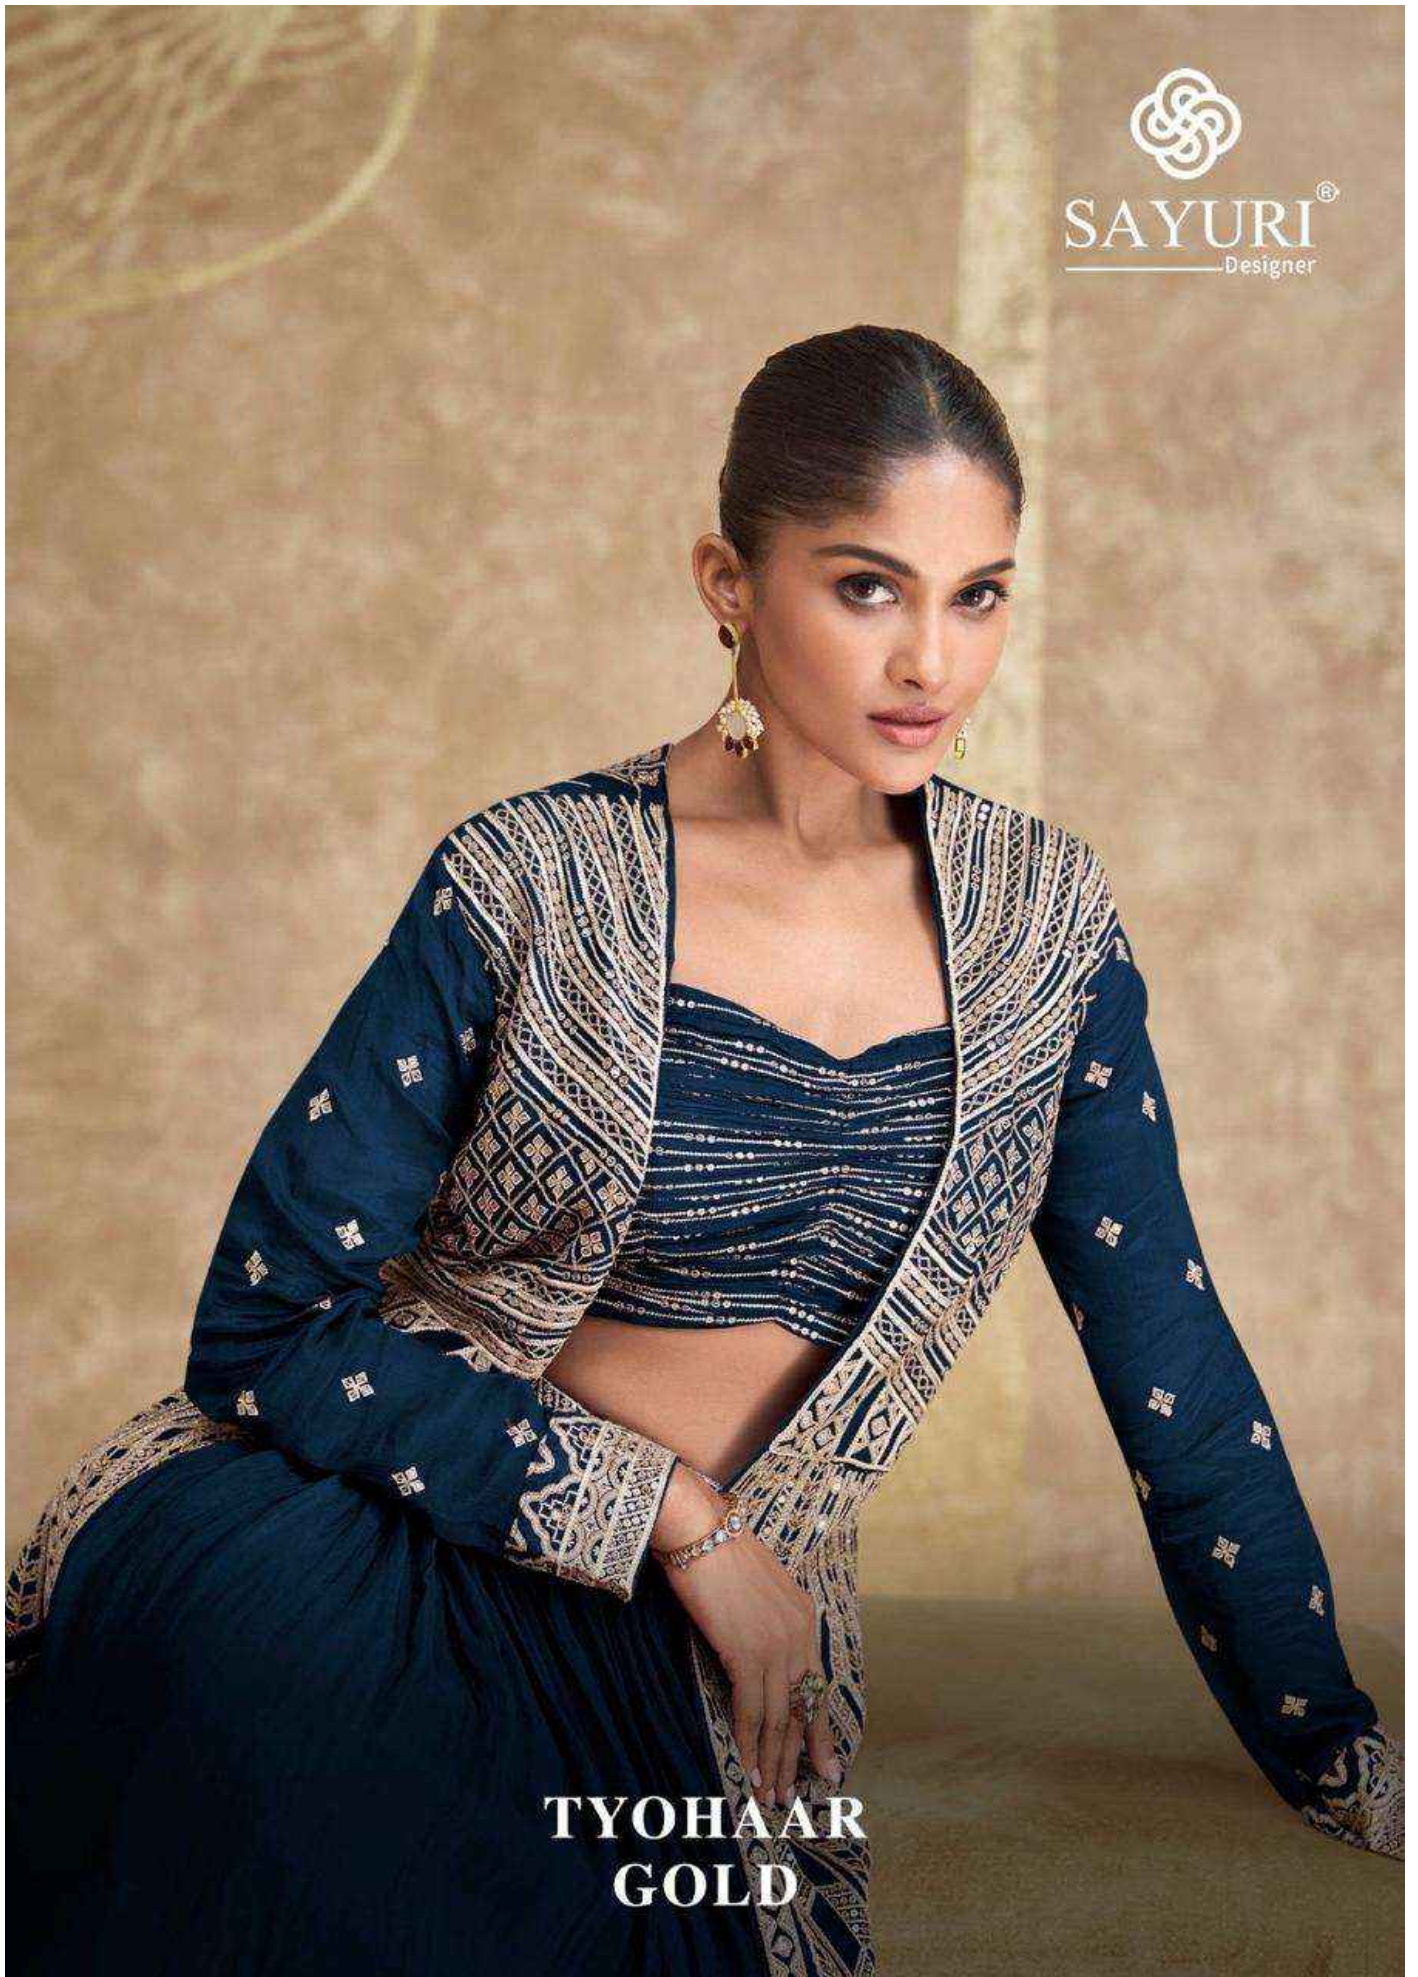

SAYURI®  
Designer

TYOHAAR  
GOLD

|| Elegance Woven into Every Moment ||

D NO-5622

|| Elegance Woven into Every Moment ||

D NO-5622

|| Elegance Woven into Every Moment ||

D NO-5622

**D No-5622-A**

**D No-5622-B**

**D No-5622-C**

**D No-5622-D**

**D No-5622-E**

**SAYURI**<sup>®</sup>  
— Designer

**TYOHAAR  
GOLD**

SAYURI®  
Designer