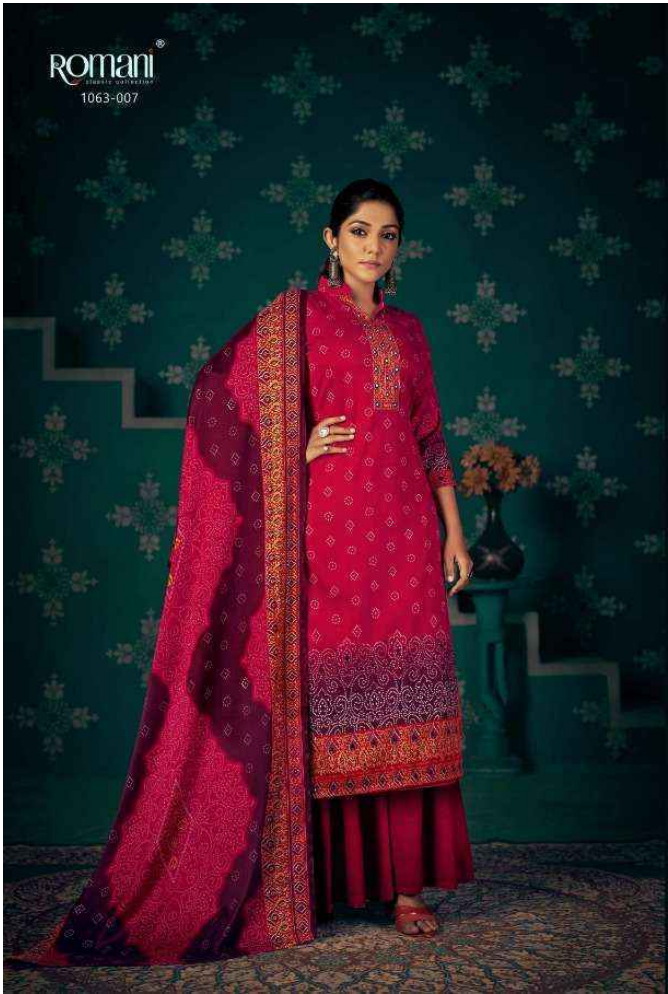

Romani®
1063-007