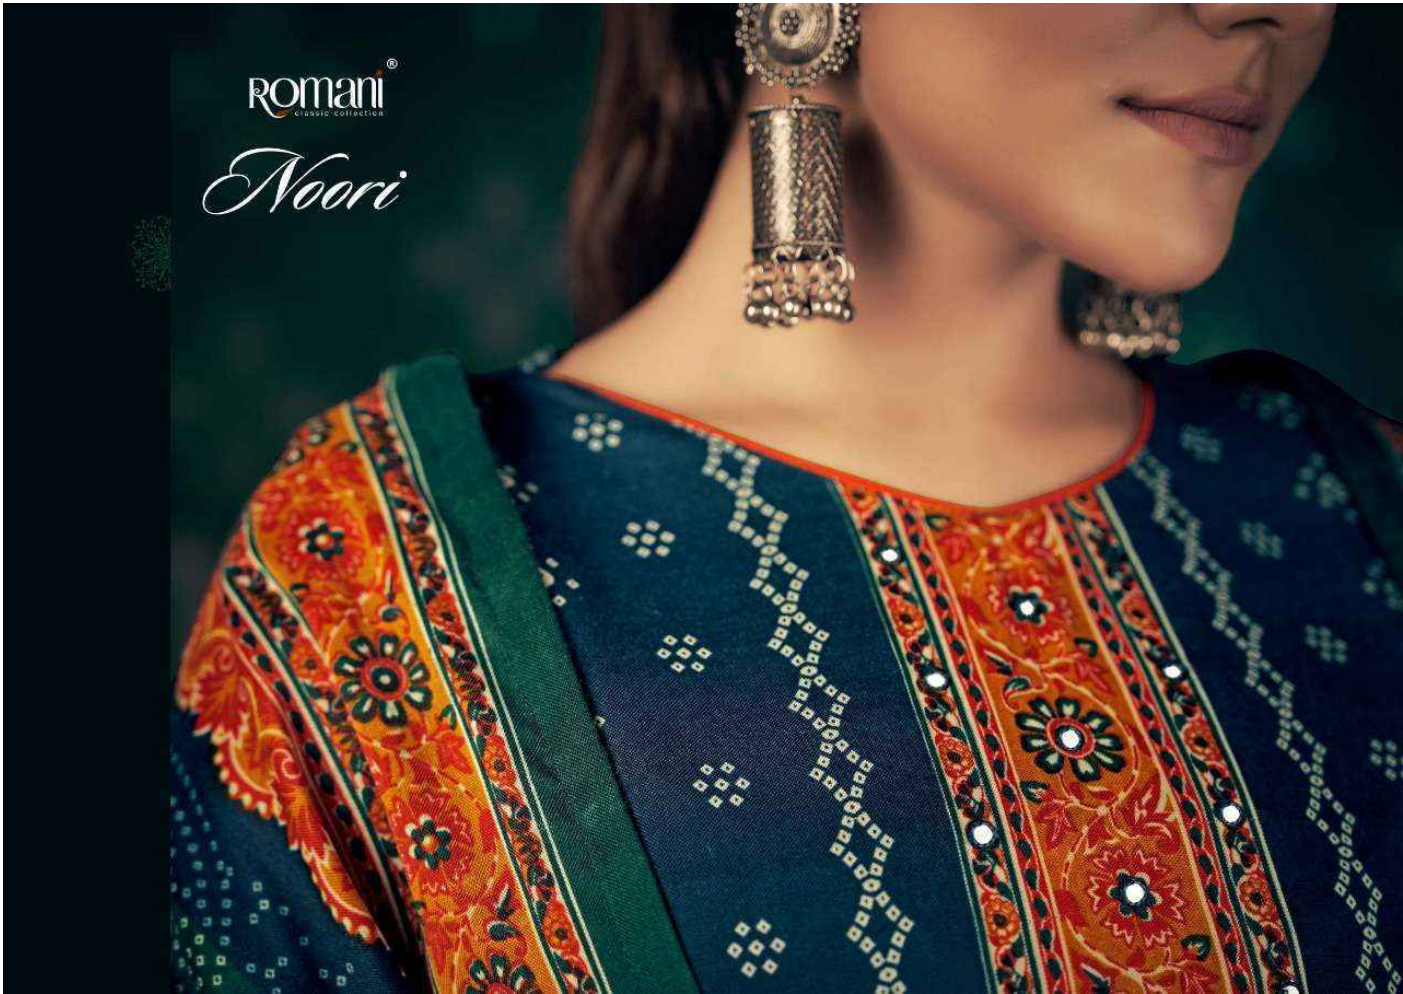

ROMANI®
CLASSIC COLLECTION

Noori