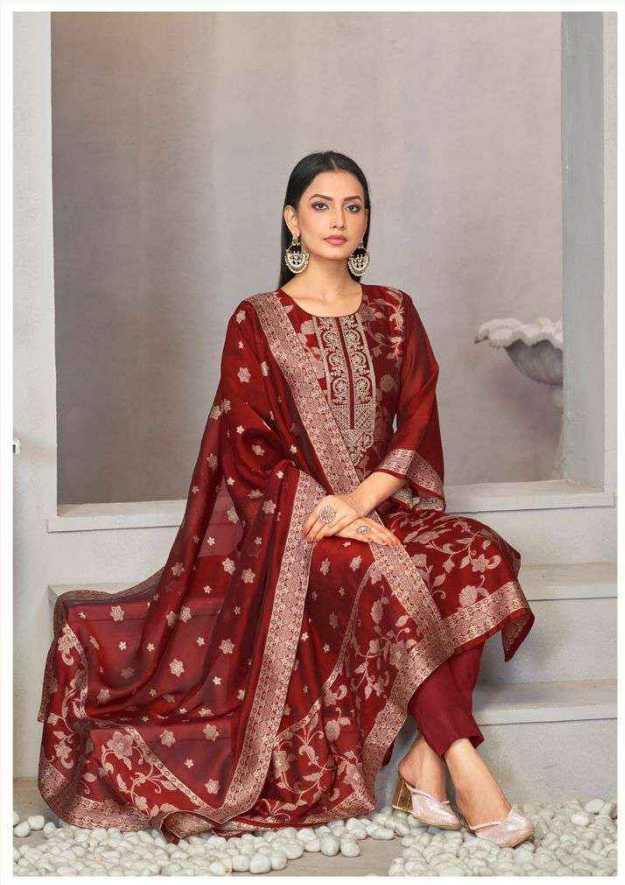

 **IBIZA**
"A lifestyle to follow"

Rija

IBIZA
BY SHARADA KUMAR

1425

1428

1427

Rija

TOP

PURE BANGLORY SILK JACQUARD WITH
EMBROIDERY WORK

DUPATTA

PURE BANGLORY SILK JACQUARD

BOTTOM

PURE SANTOON

DESIGN : 4

RATE : 1795/-

TOTAL : 7180 +GST