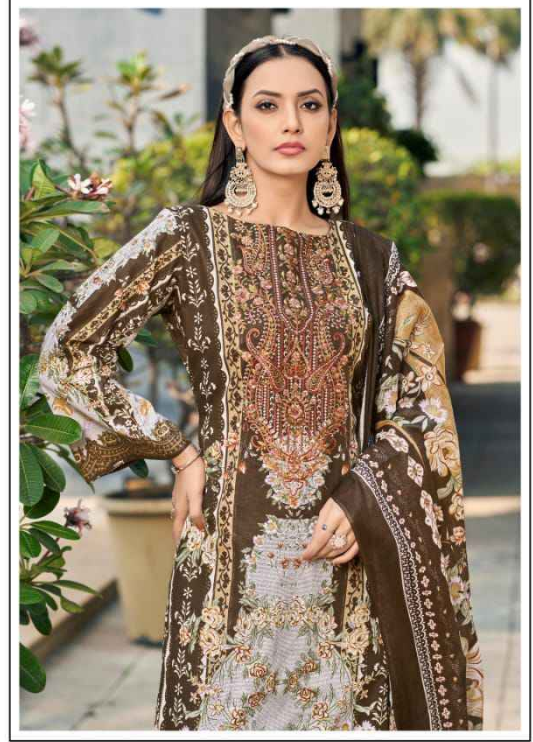

EMBROIDERY : Kashmiri Heavy Neck & Daman With Stich
TOP : Lawn Cotton Designer Print 2.45 Miter Approx
DUPATTA : Cotton Mal Mal 2.25 Miter Approx
BOTTOM : Lawn Cotton 2.25 Miter Approx