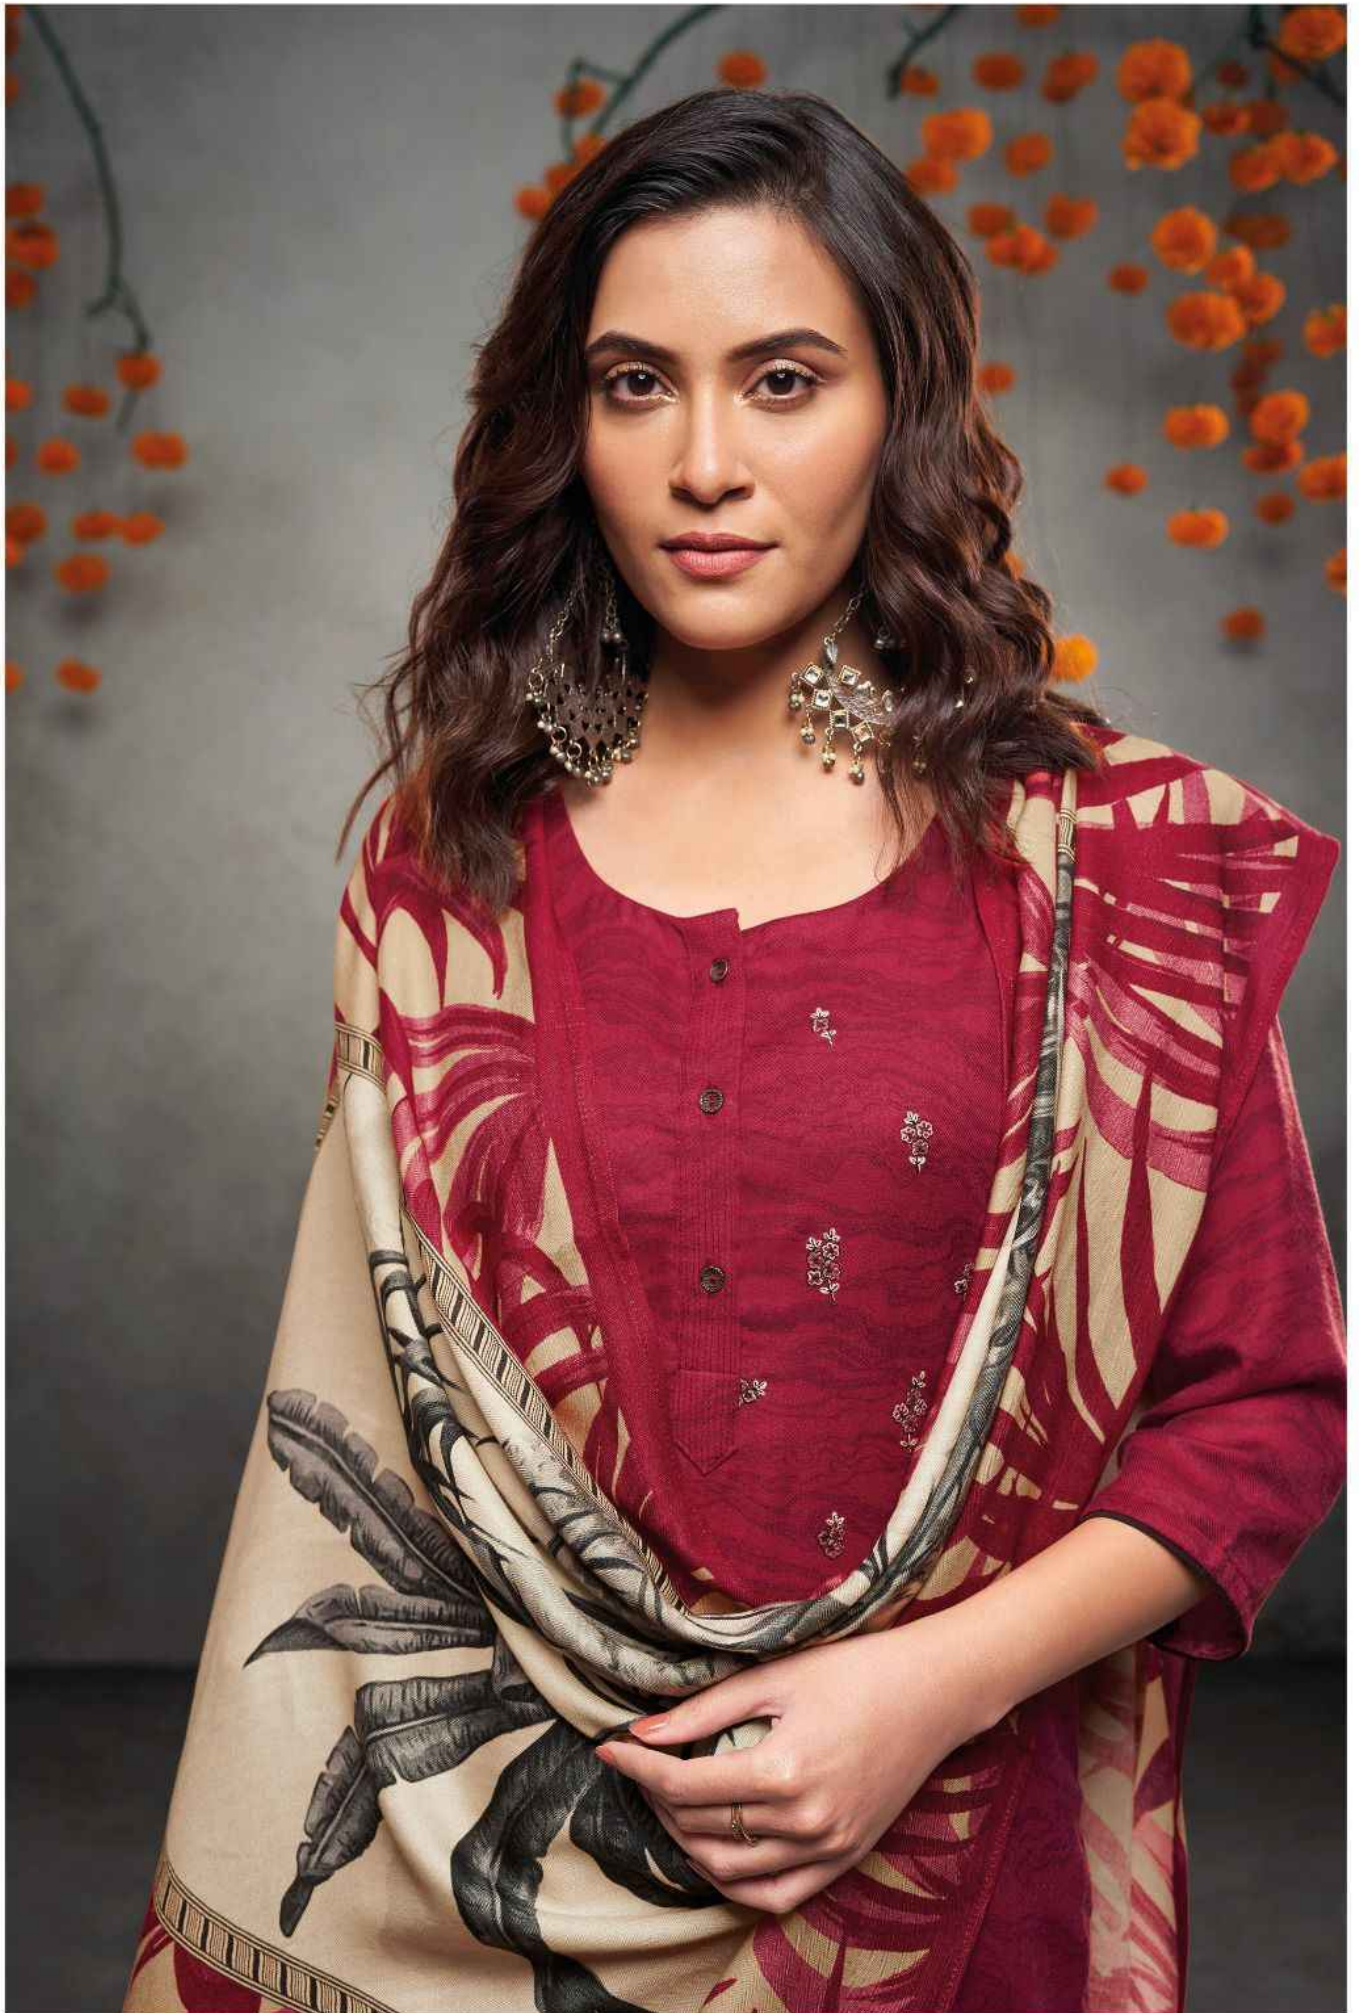

Ganga®

Bharani

S2041

Ganga®

Bharani

S2041

S2041-A

S2041-B

S2041-C

S2041-D

Ganga®
Bharani
S2041- A/B/C/D

PRODUCT NAME	<i>BHARANI</i>
D.NO.	S2041
DESCRIPTION	TOP PREMIUM WOOL PASHMINA PRINTED WITH EMBROIDERY AND PRINTED DAMAN LACE BOTTOM PREMIUM WOOL PASHMINA SOLID COLOUR DUPATTA FINEST VISCOSE SHAWL PRINTED
HSN CODE	540754
WHOLESALE PRICE	1500/- EACH+GST(EXTRA)