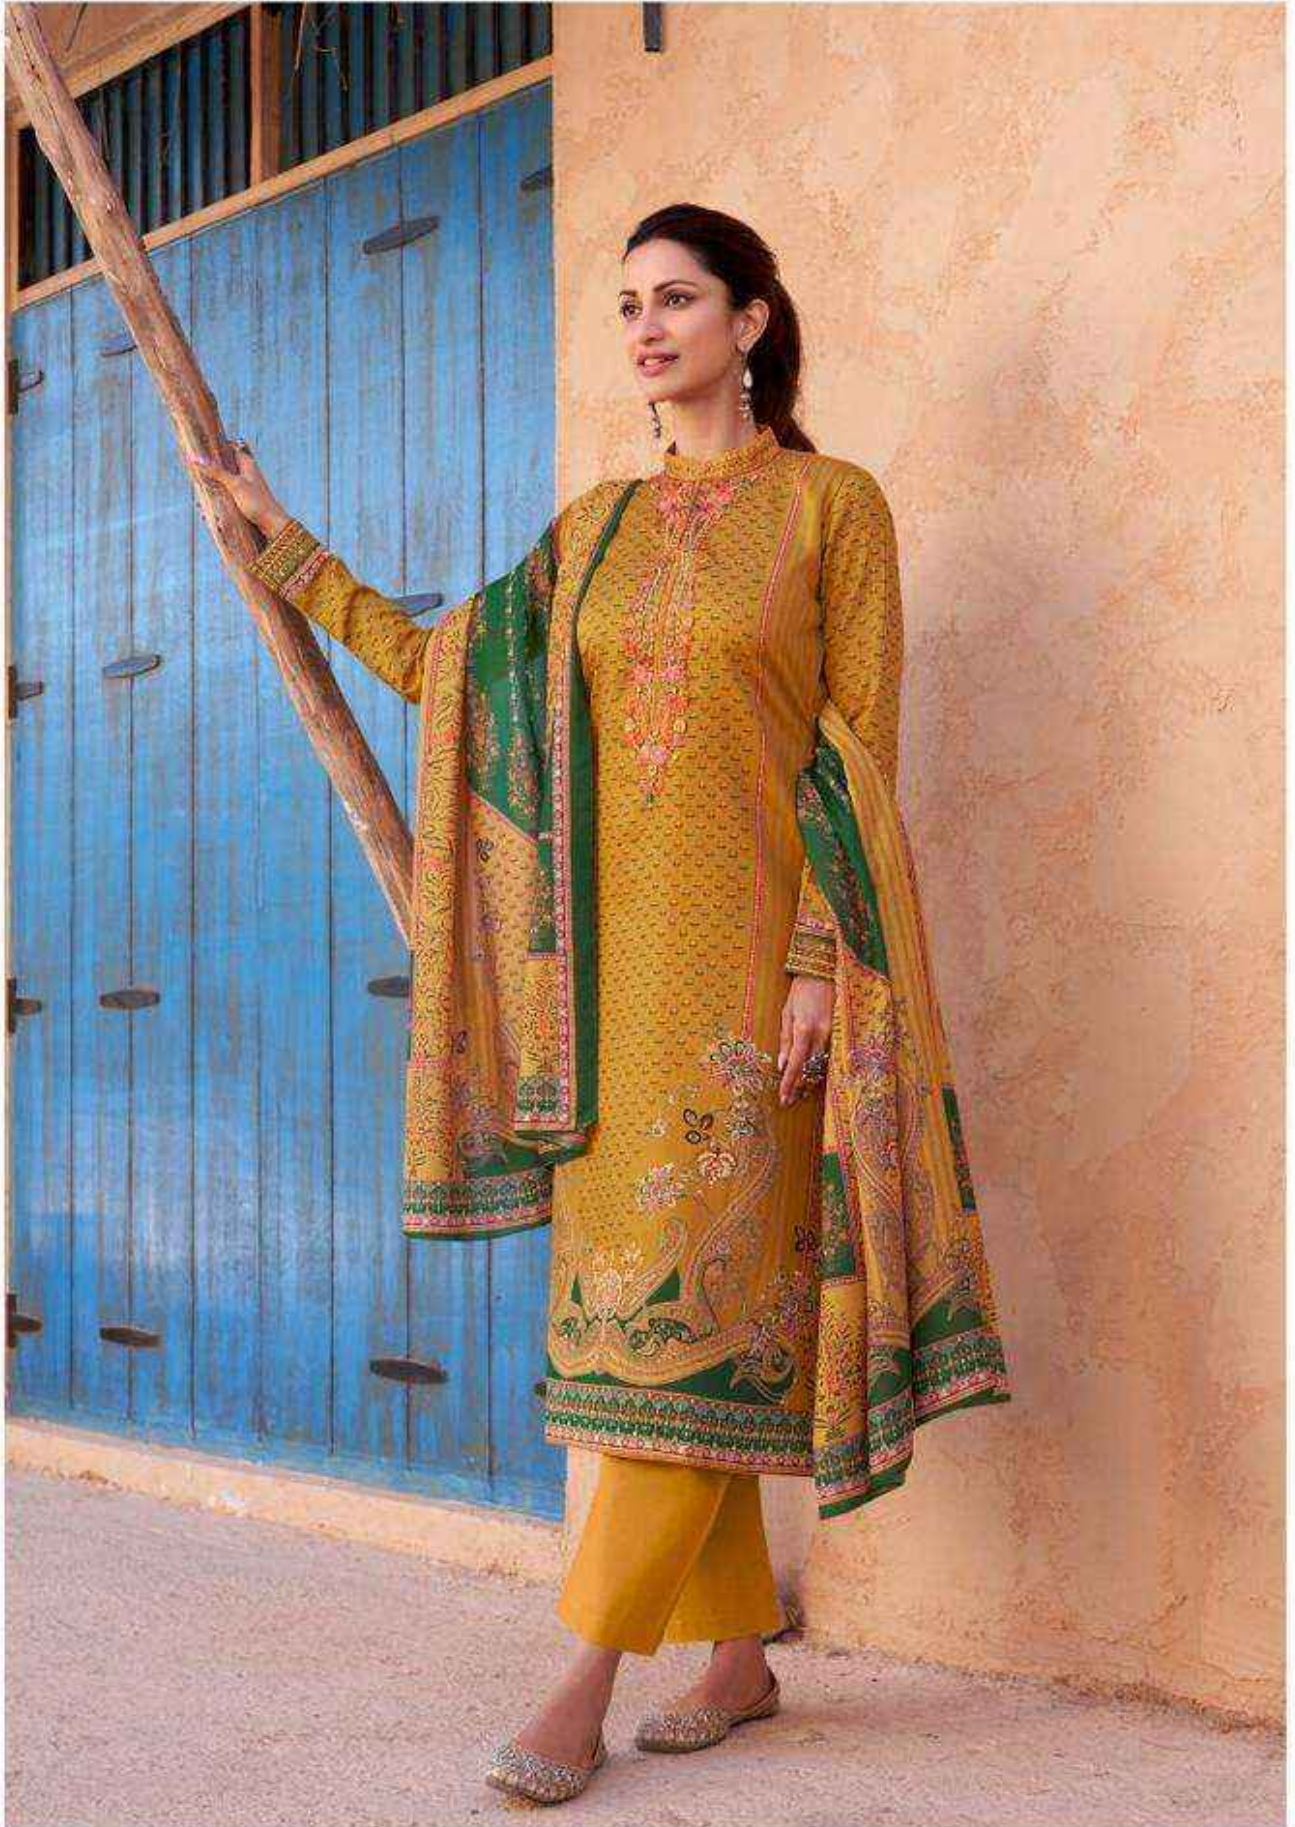

Hermitage
CLOTHING

MEHQADA
LUXE WEAR BY HERMITAGE

Hermitage
CLOTHING

Simplicity

in Execution

D NO :-9004

Hermitage
CLOTHING

D NO :- 9001