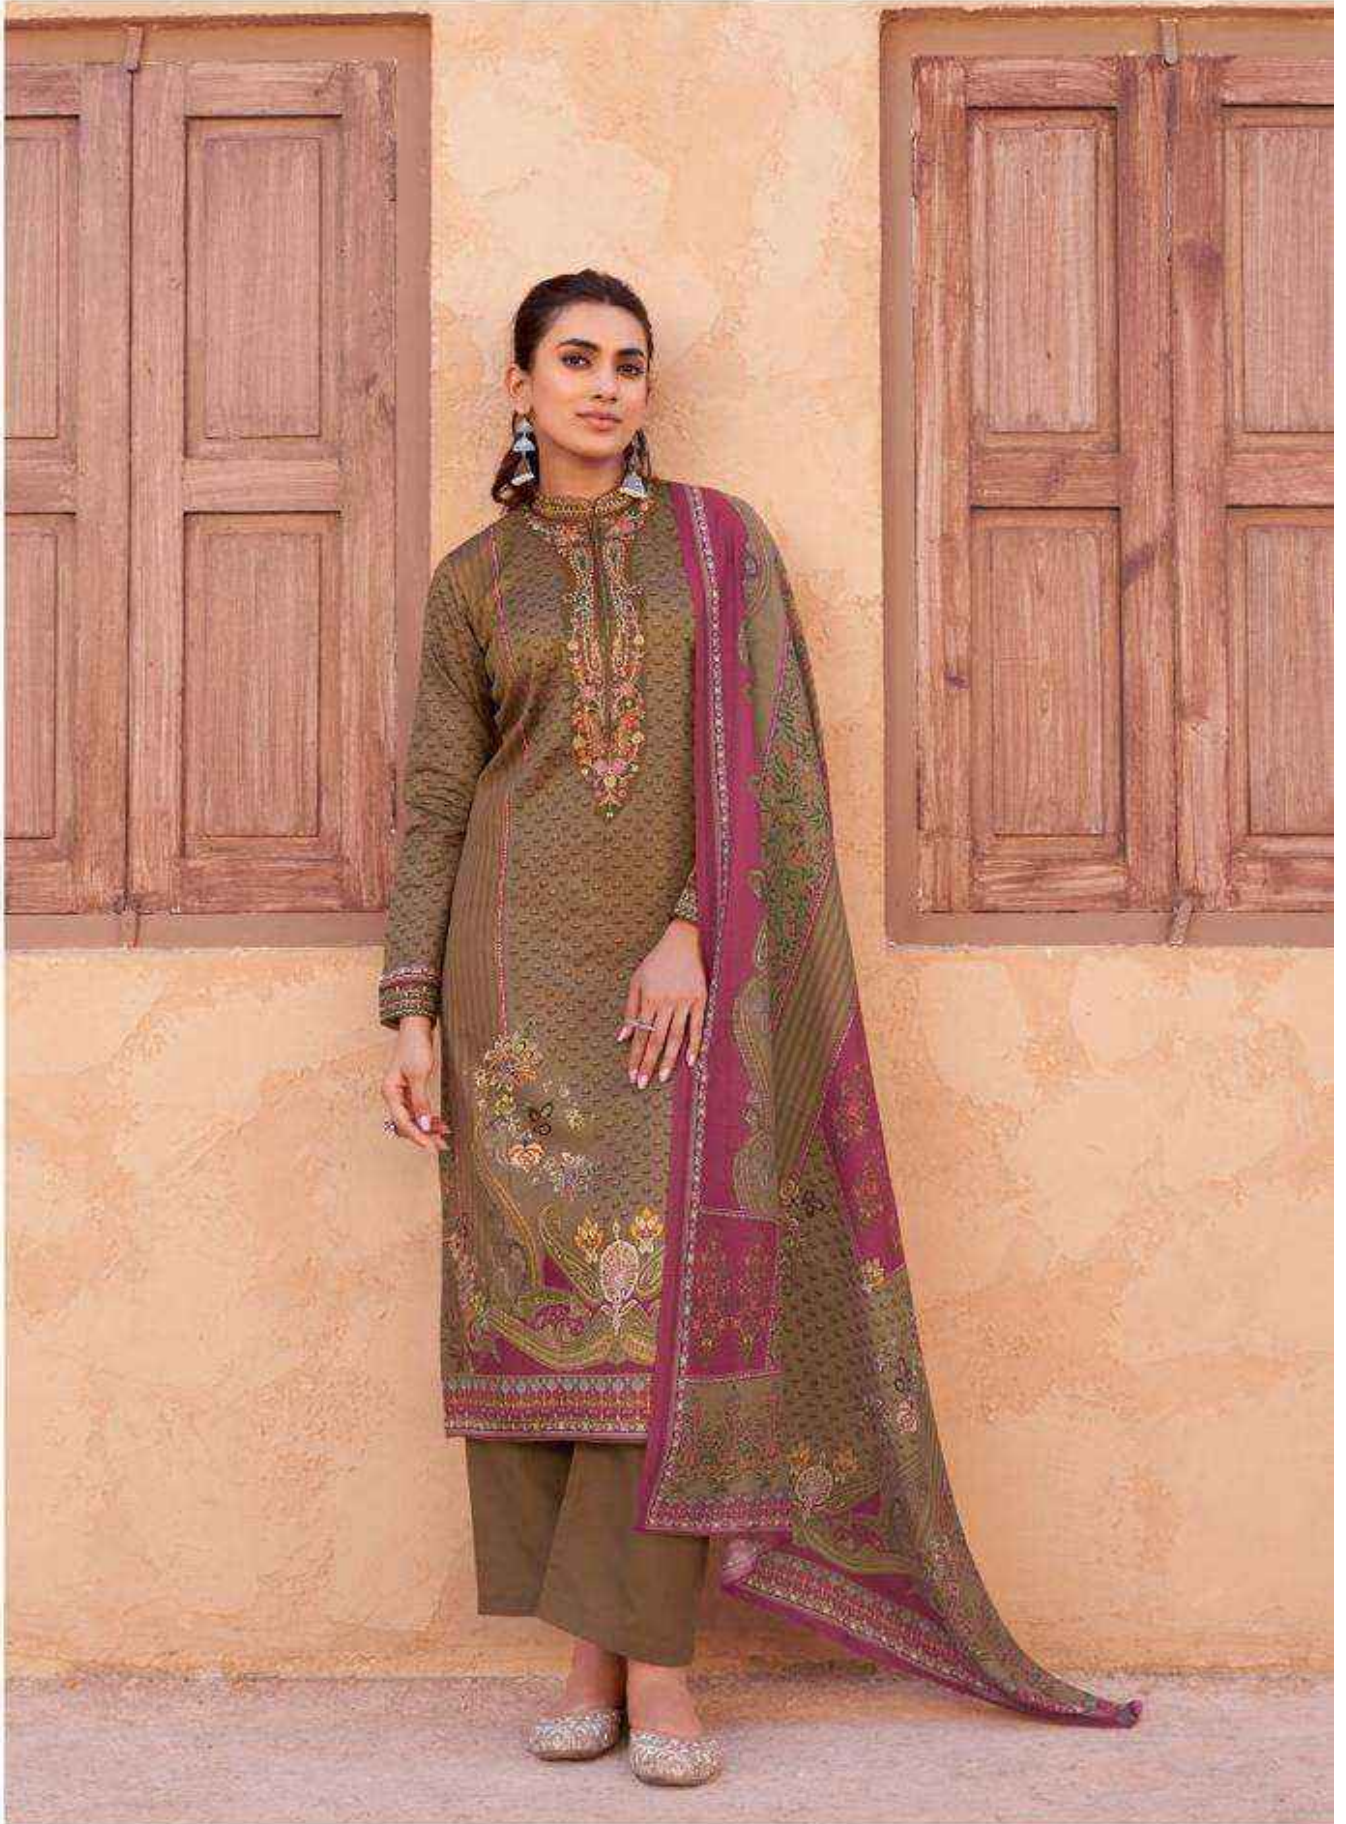

Hermitage
CLOTHING

MEHQADA
LUXE WEAR BY HERMITAGE

Hermitage
CLOTHING

Simplicity

in Execution

D NO :-9004

Hermitage
CLOTHING

D NO :- 9001