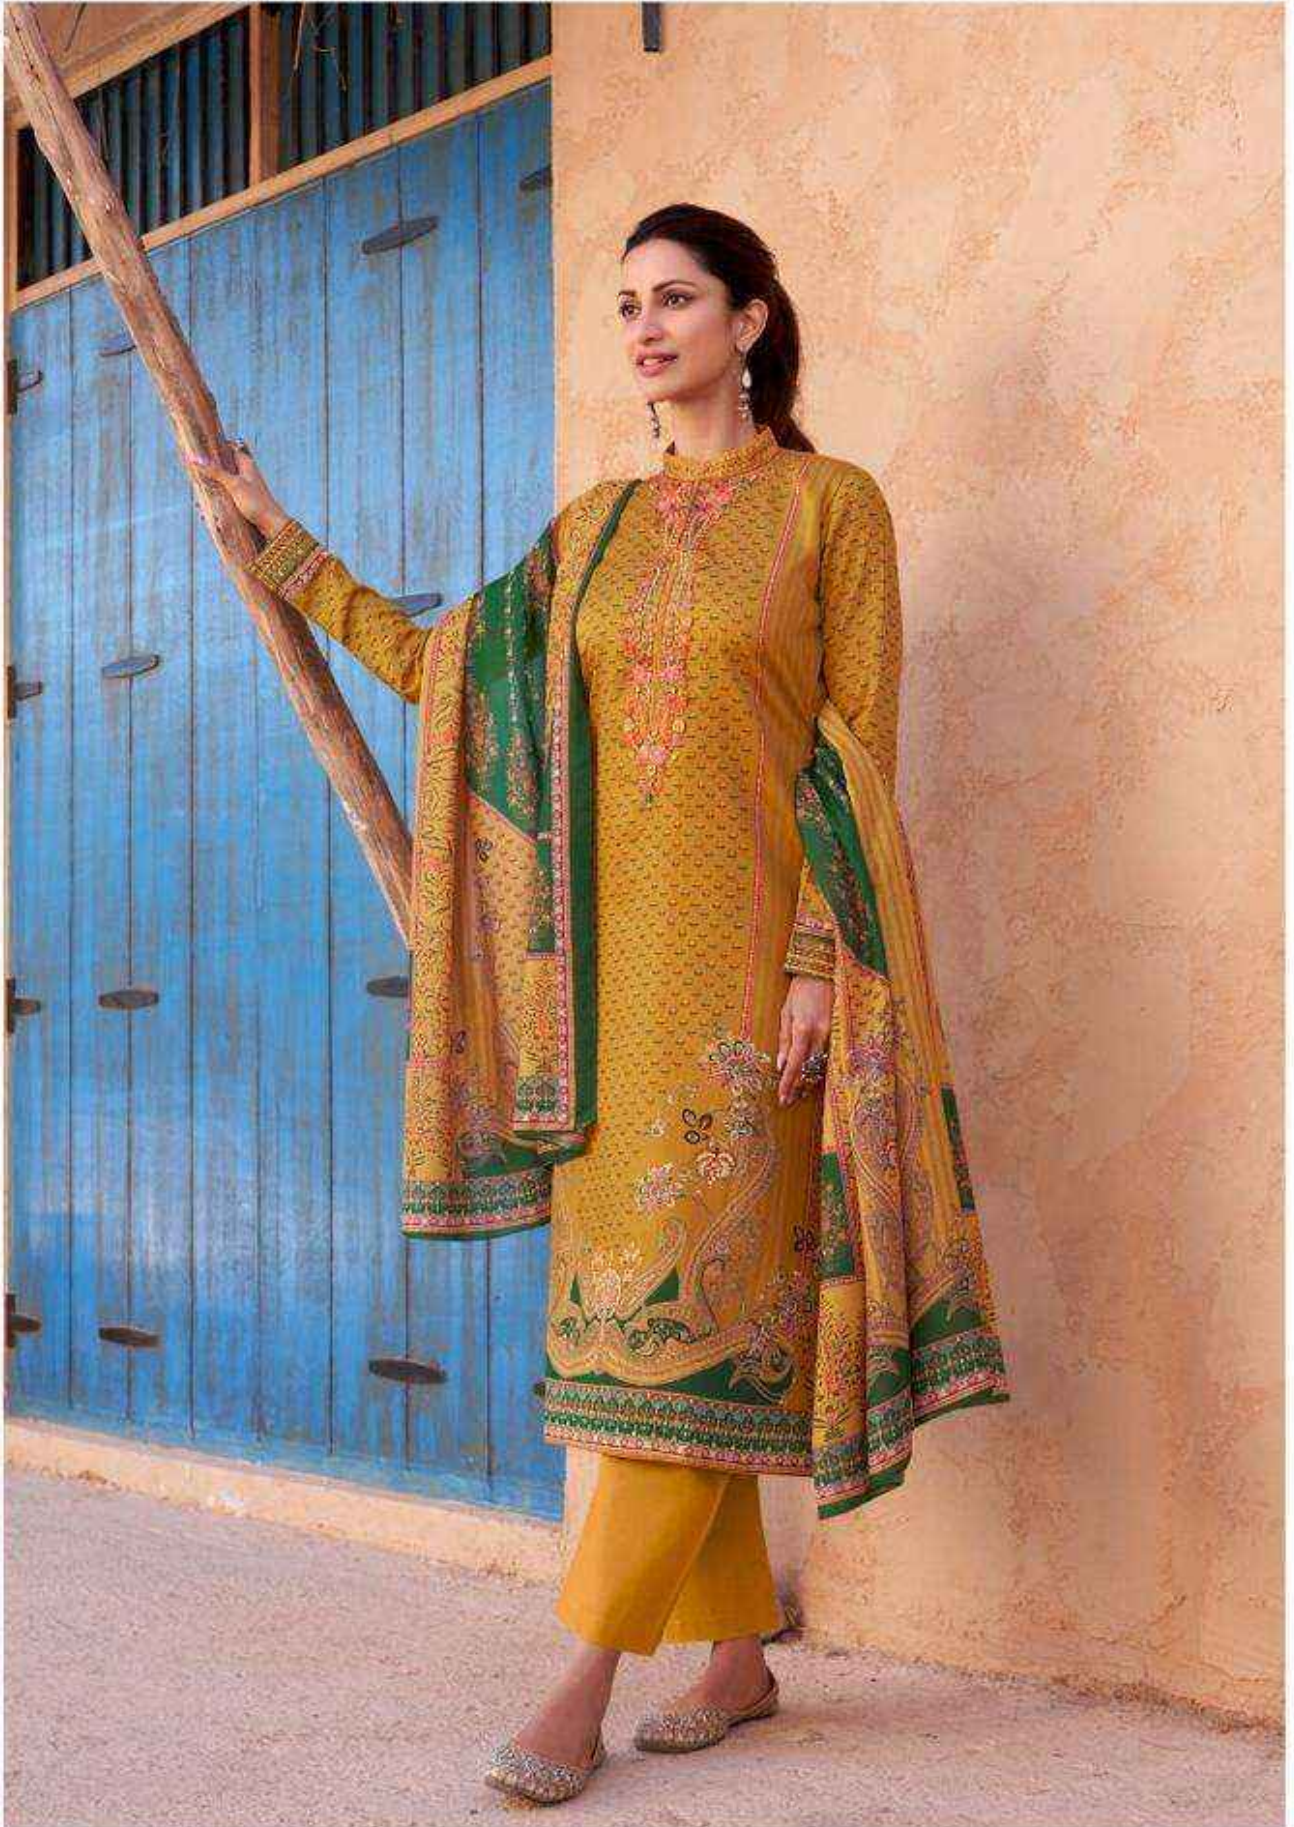

Hermitage
CLOTHING

MEHQADA
LUXE WEAR BY HERMITAGE

Hermitage
CLOTHING

Simplicity

in Execution

D NO :-9004

Hermitage
CLOTHING

D NO :- 9001