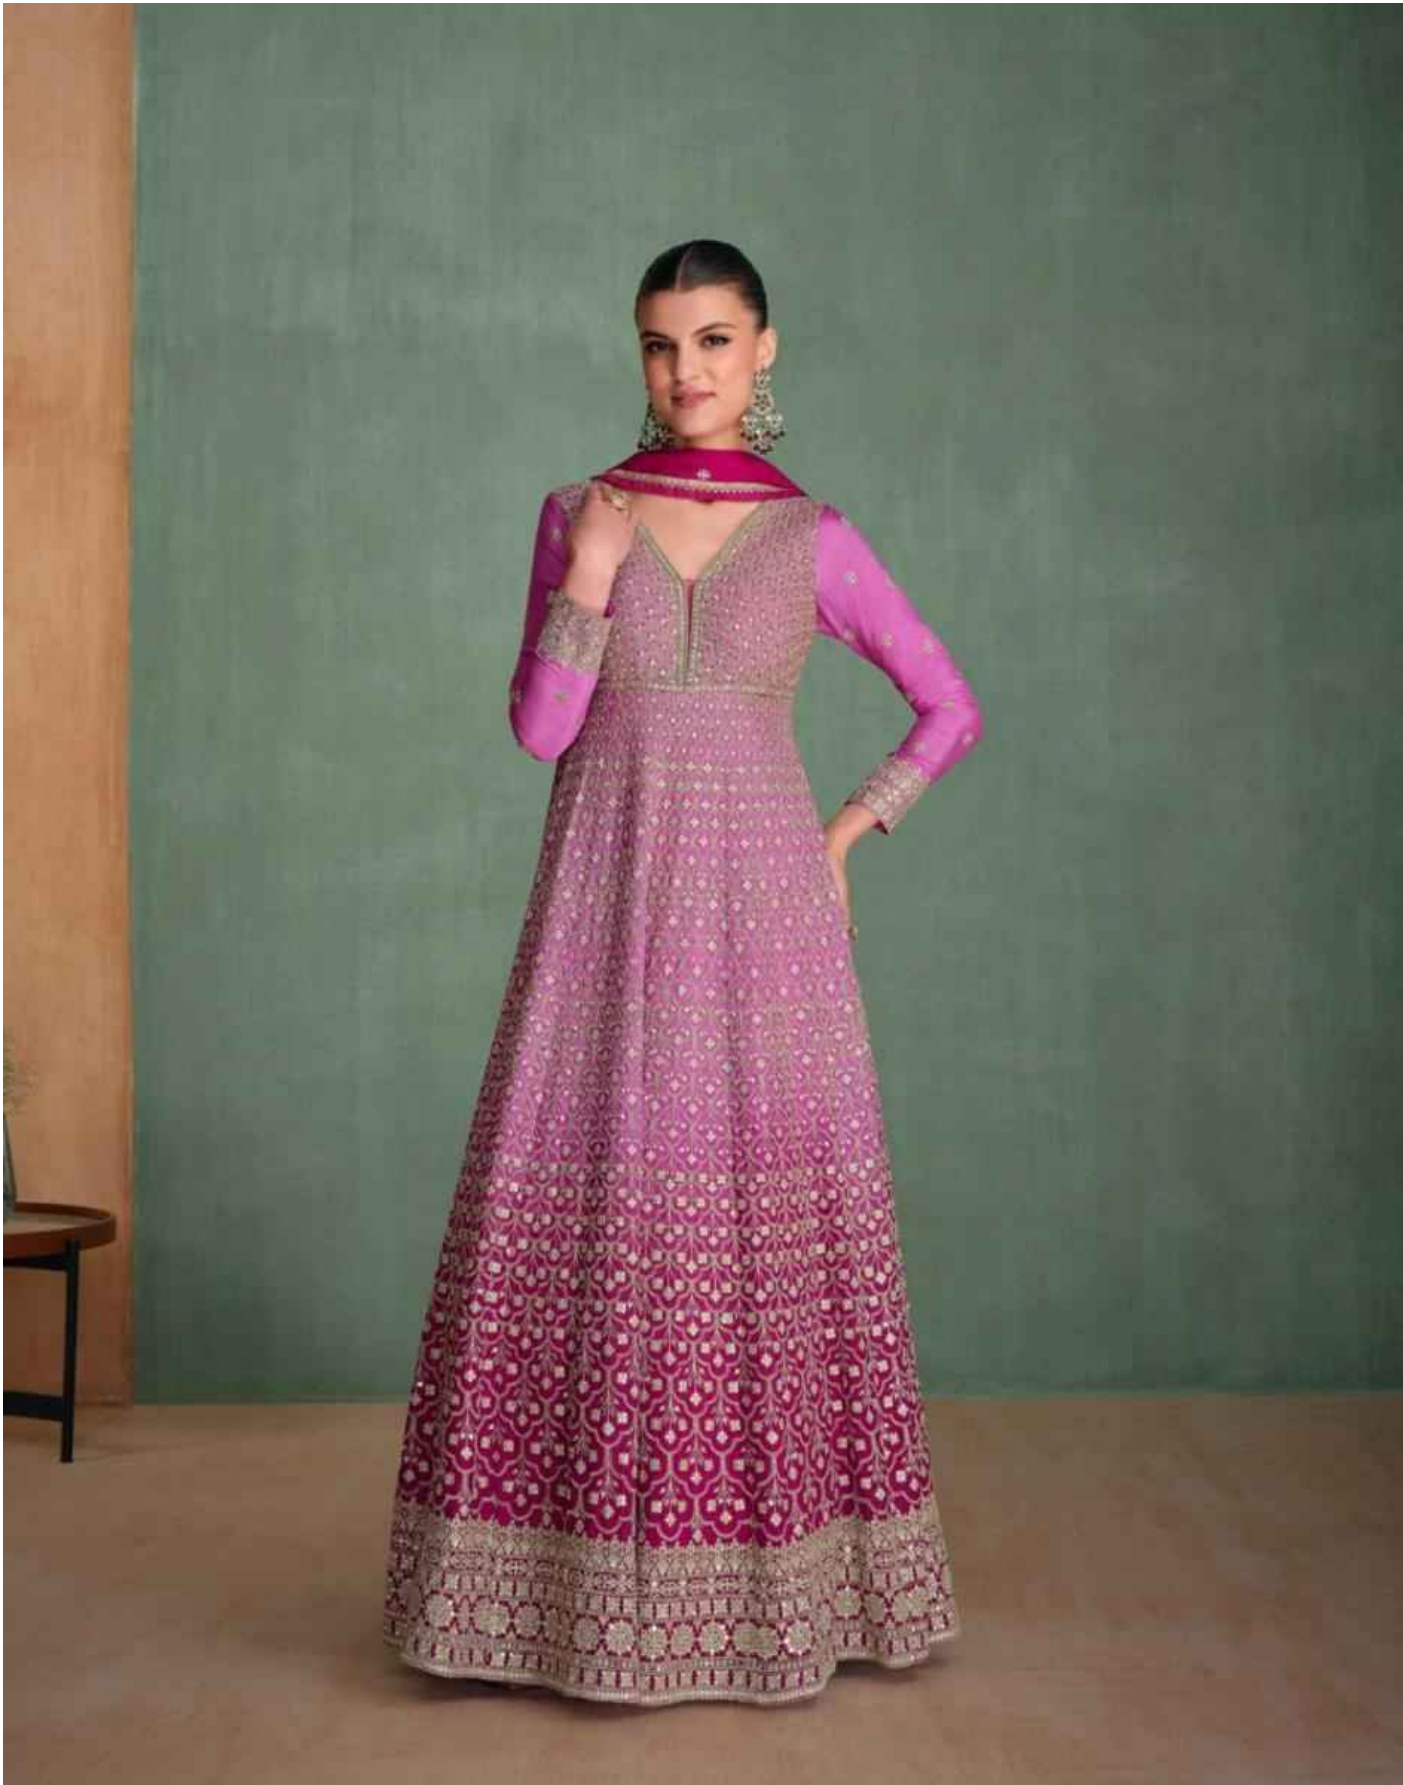

SAYURI<sup>®</sup>  
Designer

ARZOO

SAYURI<sup>®</sup>  
Designer

CODE - 5686

SAYURI®  
Designer

CODE - 5685

5684

5685